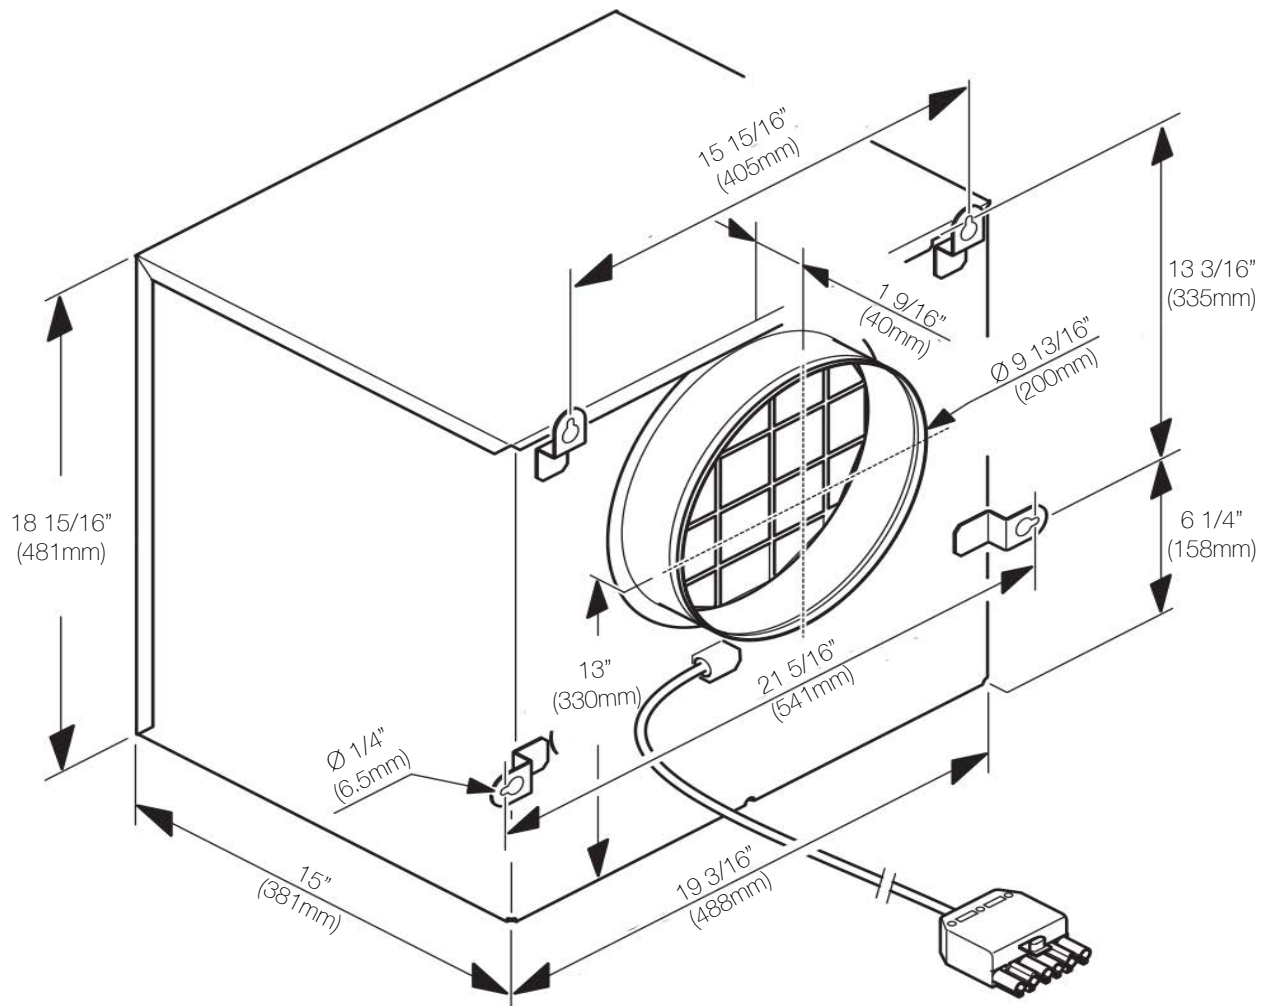

External Blower DREB XXL

DREB XXL Dimensions