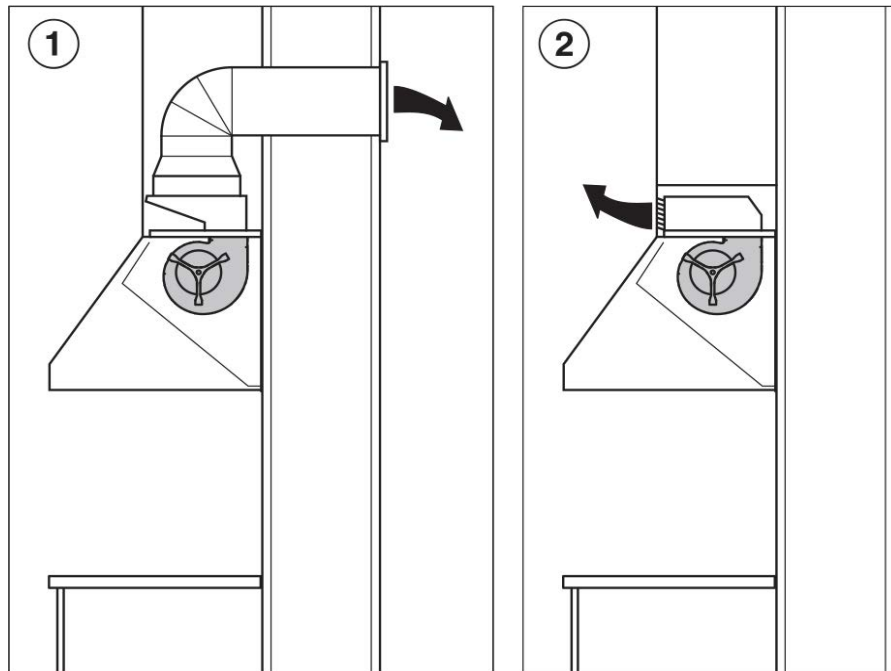

INSTALLATION OPTIONS

- ① Air extraction with internal blower DRIB XL or XXL.
- ② Recirculation with internal blower DRIB XL and conversion kit DRUU.