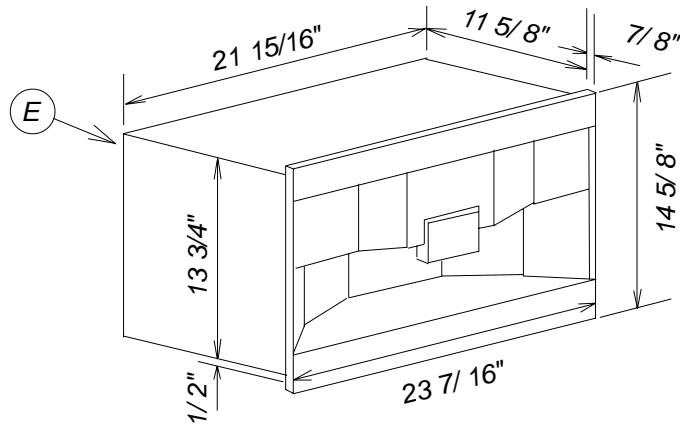

Product and Cut-out Dimensions Built-in Coffee System

CVA 2662 - Wall cabinet installation

Location Codes	
E -	5 foot - 120 Volt - 15 Amp 3-wire molded plug connects left upper rear.
O -	Standard NEMA 5-15 outlet. Location must be accessible.
Notes	
<ul style="list-style-type: none"> All installations must be done in accordance with local codes. 	

NOTE: Drawing is not to scale.
SPECIFICATION SHEETS 062409

Product and Cut-out Dimensions Built-in Coffee System

CVA 2662 - Tall cabinet installation

Location Codes	
E -	5 foot - 120 Volt - 15 Amp 3-wire molded plug connects left upper rear.
O -	Standard NEMA 5-15 outlet. Location must be accessible.
Notes	
<ul style="list-style-type: none"> All installations must be done in accordance with local codes. 	