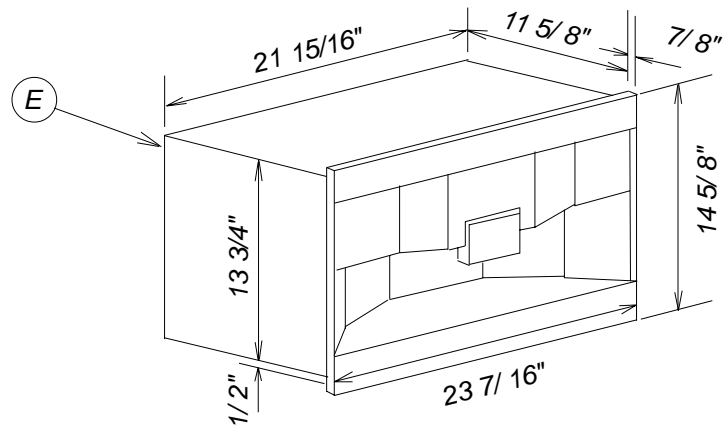

Product and Cut-out Dimensions Built-in Coffee System

CVA 2662 - Wall cabinet installation

Location Codes	
E -	5 foot - 120 Volt - 15 Amp 3-wire molded plug connects left upper rear.
O -	Standard NEMA 5-15 outlet. Location must be accessible.
Notes	
<ul style="list-style-type: none"> All installations must be done in accordance with local codes. 	

NOTE: Drawing is not to scale.
SPECIFICATION SHEETS 062409

Product and Cut-out Dimensions Built-in Coffee System

CVA 2662 - Tall cabinet installation

Location Codes	
E -	5 foot - 120 Volt - 15 Amp 3-wire molded plug connects left upper rear.
O -	Standard NEMA 5-15 outlet. Location must be accessible.
Notes	
<ul style="list-style-type: none"> All installations must be done in accordance with local codes. 	