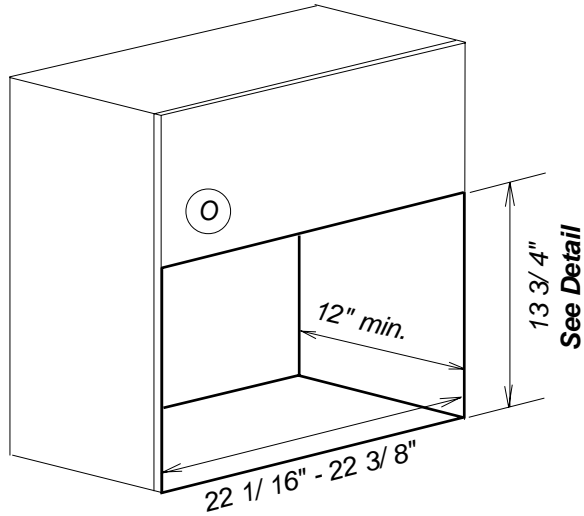

Product and Cut-out Dimensions Built-in Coffee System

CVA 2662 - Wall cabinet installation

Location Codes	
E -	5 foot - 120 Volt - 15 Amp 3-wire molded plug connects left upper rear.
O -	Standard NEMA 5-15 outlet. Location must be accessible.
Notes	
<ul style="list-style-type: none"> All installations must be done in accordance with local codes. 	

NOTE: Drawing is not to scale.
SPECIFICATION SHEETS 062409

Product and Cut-out Dimensions Built-in Coffee System

CVA 2662 - Tall cabinet installation

Location Codes	
E -	5 foot - 120 Volt - 15 Amp 3-wire molded plug connects left upper rear.
O -	Standard NEMA 5-15 outlet. Location must be accessible.
Notes	
<ul style="list-style-type: none"> All installations must be done in accordance with local codes. 	