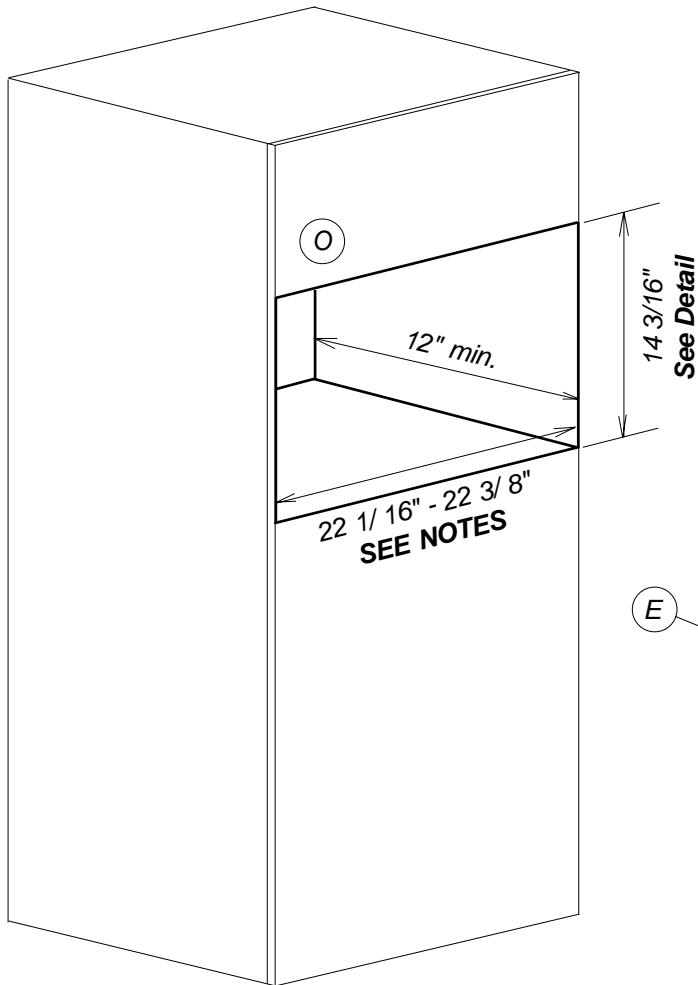

Product and Cut-out Dimensions Built-in Coffee System

CVA 2662 - Wall cabinet installation

Location Codes	
E -	5 foot - 120 Volt - 15 Amp 3-wire molded plug connects left upper rear.
O -	Standard NEMA 5-15 outlet. Location must be accessible.
Notes	
<ul style="list-style-type: none"> All installations must be done in accordance with local codes. 	

NOTE: Drawing is not to scale.
SPECIFICATION SHEETS 062409

Product and Cut-out Dimensions Built-in Coffee System

CVA 2662 - Tall cabinet installation

Location Codes	
E -	5 foot - 120 Volt - 15 Amp 3-wire molded plug connects left upper rear.
O -	Standard NEMA 5-15 outlet. Location must be accessible.
Notes	
<ul style="list-style-type: none"> All installations must be done in accordance with local codes. 	