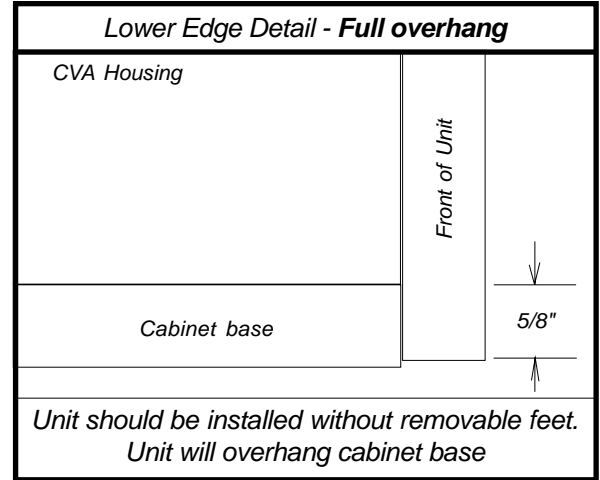

Product and Cut-out Dimensions Built-in Coffee System

CVA 2662 - Wall cabinet installation

Location Codes	
E -	5 foot - 120 Volt - 15 Amp 3-wire molded plug connects left upper rear.
O -	Standard NEMA 5-15 outlet. Location must be accessible.
Notes	
<ul style="list-style-type: none"> All installations must be done in accordance with local codes. 	

NOTE: Drawing is not to scale.
SPECIFICATION SHEETS 062409

Product and Cut-out Dimensions Built-in Coffee System

CVA 2662 - Tall cabinet installation

Location Codes	
E -	5 foot - 120 Volt - 15 Amp 3-wire molded plug connects left upper rear.
O -	Standard NEMA 5-15 outlet. Location must be accessible.
Notes	
<ul style="list-style-type: none"> All installations must be done in accordance with local codes. 	