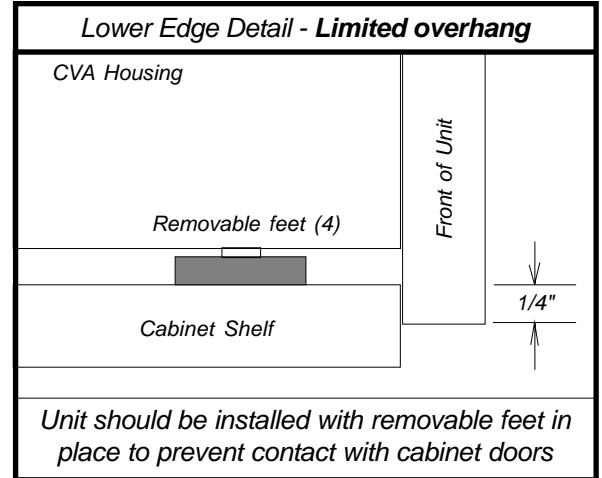

Product and Cut-out Dimensions Built-in Coffee System

CVA 2662 - Wall cabinet installation

Location Codes	
E -	5 foot - 120 Volt - 15 Amp 3-wire molded plug connects left upper rear.
O -	Standard NEMA 5-15 outlet. Location must be accessible.
Notes	
<ul style="list-style-type: none"> All installations must be done in accordance with local codes. 	

NOTE: Drawing is not to scale.
SPECIFICATION SHEETS 062409

Product and Cut-out Dimensions Built-in Coffee System

CVA 2662 - Tall cabinet installation

Location Codes	
E -	5 foot - 120 Volt - 15 Amp 3-wire molded plug connects left upper rear.
O -	Standard NEMA 5-15 outlet. Location must be accessible.
Notes	
<ul style="list-style-type: none"> All installations must be done in accordance with local codes. 	