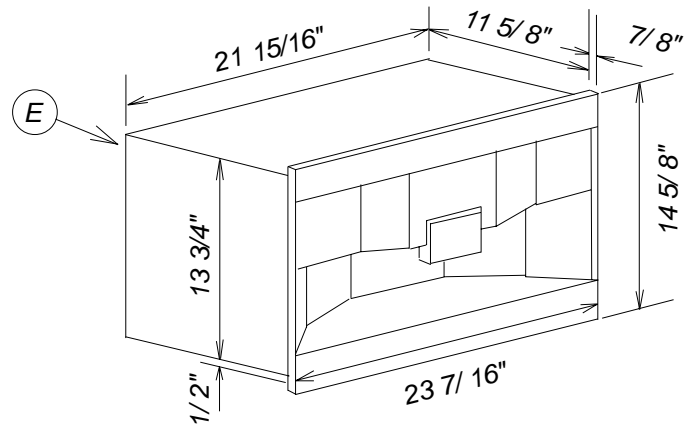

# Product and Cut-out Dimensions System Drawer and Coffee System ESS2062 & CVA2662

Location Codes
E- Plugged electrical main connects left back side (NEMA 5-15P).
O - 120 Volt - 15 Amp - 3 Wire outlet (live / neutral / ground - NEMA 5-15R). Locate in adjoining cabinet
Notes
• All installations must be done in accordance with local codes.

NOTE: Drawing is not to scale.  
SPECIFICATION SHEETS 010409