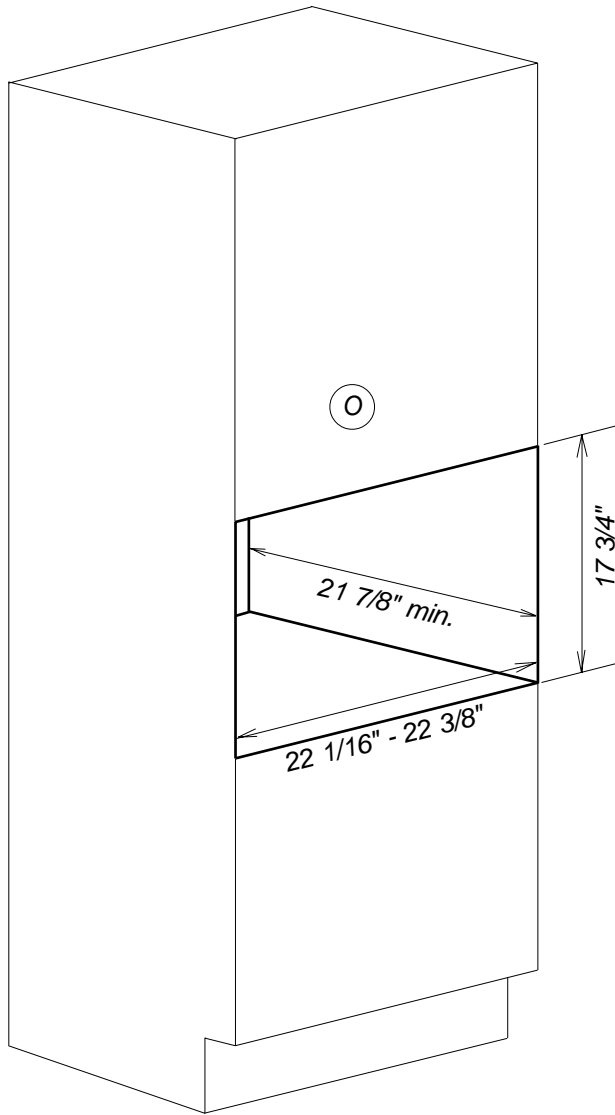

# Product and Cut-out Dimensions System Drawer and Coffee System ESS2062 & CVA2662

Location Codes
E- Plugged electrical main connects left back side (NEMA 5-15P).
O - 120 Volt - 15 Amp - 3 Wire outlet (live / neutral / ground - NEMA 5-15R). Locate in adjoining cabinet
Notes
• All installations must be done in accordance with local codes.

NOTE: Drawing is not to scale.  
SPECIFICATION SHEETS 010409