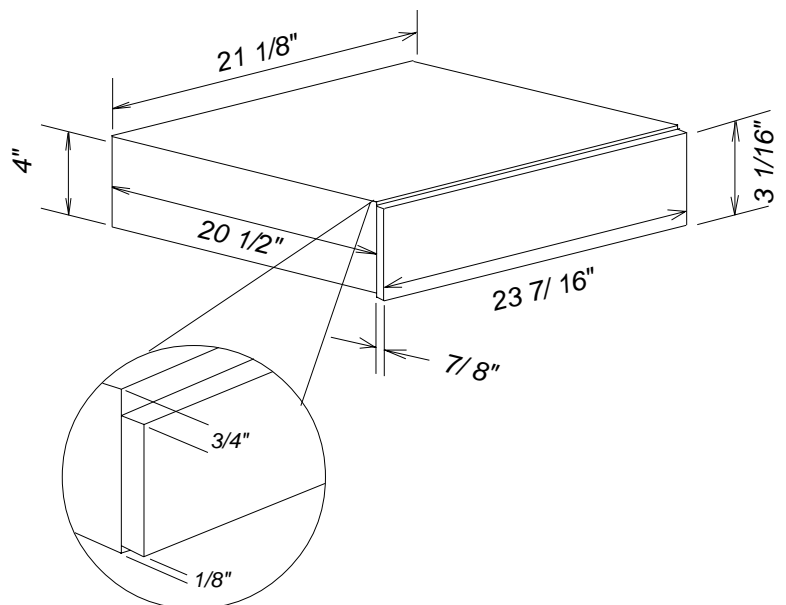

# Product and Cut-out Dimensions System Drawer and Coffee System ESS2062 & CVA2662

Location Codes
E- Plugged electrical main connects left back side (NEMA 5-15P).
O - 120 Volt - 15 Amp - 3 Wire outlet (live / neutral / ground - NEMA 5-15R). Locate in adjoining cabinet
Notes
• All installations must be done in accordance with local codes.

NOTE: Drawing is not to scale.  
SPECIFICATION SHEETS 010409