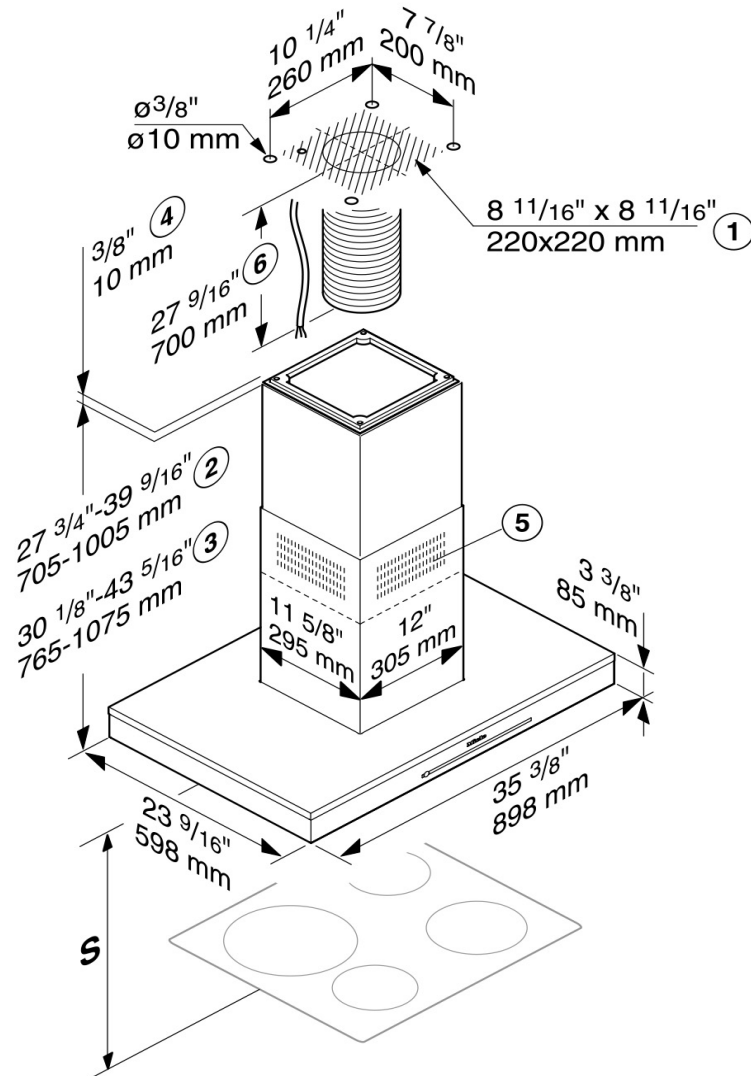

SPECIFICATIONS

DA 6690 D OBSW – Item 28669045USA

Max CFM	625 CFM
Canopy Dimensions	35 ³ / ₈ " (898mm) W x 3 ³ / ₈ " (85mm) H x 23 ⁹ / ₁₆ " (598mm) D
Vented Height	27 ³ / ₄ " (705mm) - 39 ⁹ / ₁₆ " (1005mm)
Recirculation Height	30 ¹ / ₈ " (765mm) - 43 ⁵ / ₁₆ " (1075mm)
Chimney Dimensions	12" (305mm) W x 11 ⁵ / ₈ " (295mm) D
Electrical	
Electrical Requirements	120 V, 60 Hz, 15 Amps
Power Cord Requirements	The hood must be hard wired. A power cord with a minimum length of 27 ⁹ / ₁₆ " (700mm) is required between the ceiling and the hood connectors. Power cord is not included.
Exhaust Duct	
Recommended Duct Diameter	6" (150mm)
Shipping	
Shipping Weight	77 lbs (35kg)
Support	
Call Miele	800.843.7231
Miele Website	www.mieleusa.com
20/20 Link	2020technologies.com

Puristic Island Ventilation Hood DA 6690 D OBSW

PRODUCT VIEW

- ① Mounting area for the exhaust ducting and power cable. In recirculation mode, only the power cord is required.
- ② Possible height range for appliance in vented mode
- ③ Possible height range for appliance in recirculation mode
- ④ Alternative installation with spacer frame
- ⑤ Air vent positioned at the top for recirculation
- ⑥ A power cord is required to connect the hood to the power supply (Power cord is not supplied). With extraction mode flexible ductin is also required.

Exhaust connection \varnothing 6" (150 mm)

S - Distance between cooktop and ventilation hood. Please see manual for further detail.