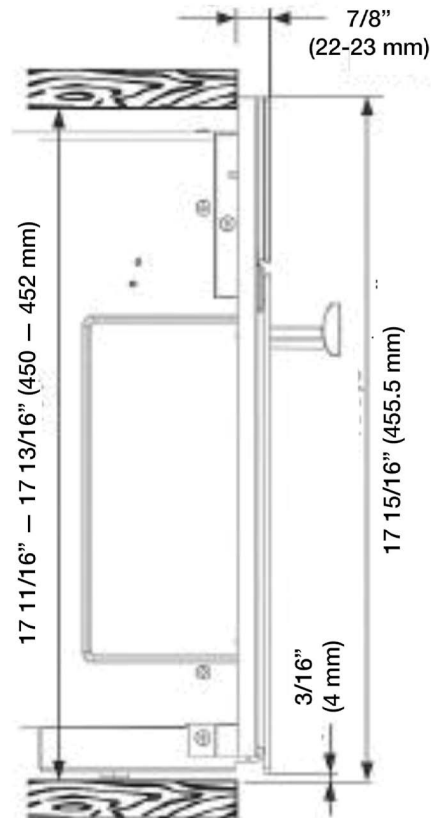

#### M 6260 TC — Item 24626050USA

Overall Unit Width - Excluding Fascia Dimension	21 <sup>5</sup> / <sub>8</sub> " (550 mm)
Overall Height - Excluding Fascia Dimension	16 <sup>1</sup> / <sub>4</sub> " (413 mm)
Overall Depth - Excluding Fascia Dimension	19 <sup>3</sup> / <sub>16</sub> " (487 mm)
Oven Door Clearance	15 <sup>1</sup> / <sub>2</sub> " (394 mm)
Overall Oven Interior Capacity	Suitable for plates with a diameter up to 15.8"
Overall Fascia Dimensions	23 <sup>7</sup> / <sub>16</sub> " (595 mm) W x 17 <sup>15</sup> / <sub>16</sub> " (455.5 mm) H x 7 <sup>7</sup> / <sub>8</sub> " (23 mm) D

#### Shipping

Shipping Weight	49 lbs (22 kg)
Shipping Dimensions	25 <sup>7</sup> / <sub>8</sub> " W x 19 <sup>13</sup> / <sub>16</sub> " H x 21 <sup>1</sup> / <sub>8</sub> " L

## HANDLE DETAILS

All Miele Signature And PureLine  
Handle Dimensions

Please note hinges may require adjusting or replacing when changing from a ContourLine Handle to a Pureline or Signature handle.

All ContourLine Handle  
Dimensions

## INSTALLATION SPECIFICATIONS

Side flush

Side proud