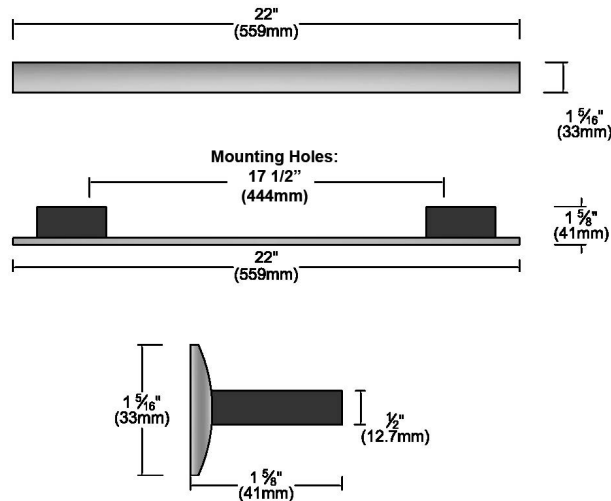

PureLine 24" Microwave Oven M 6260 TC

HANDLE DETAILS

All Miele Signature And PureLine
Handle Dimensions

Please note hinges may require adjusting or replacing when changing from a ContourLine Handle to a Pureline or Signature handle.

All ContourLine Handle
Dimensions