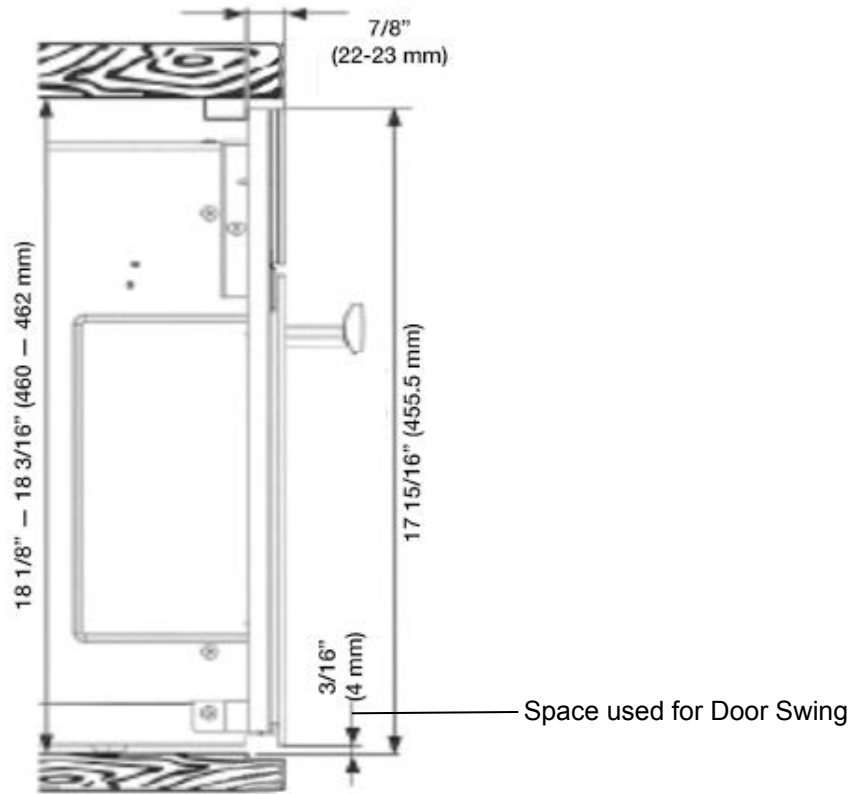

INSTALLATION SPECIFICATIONS

Side flush