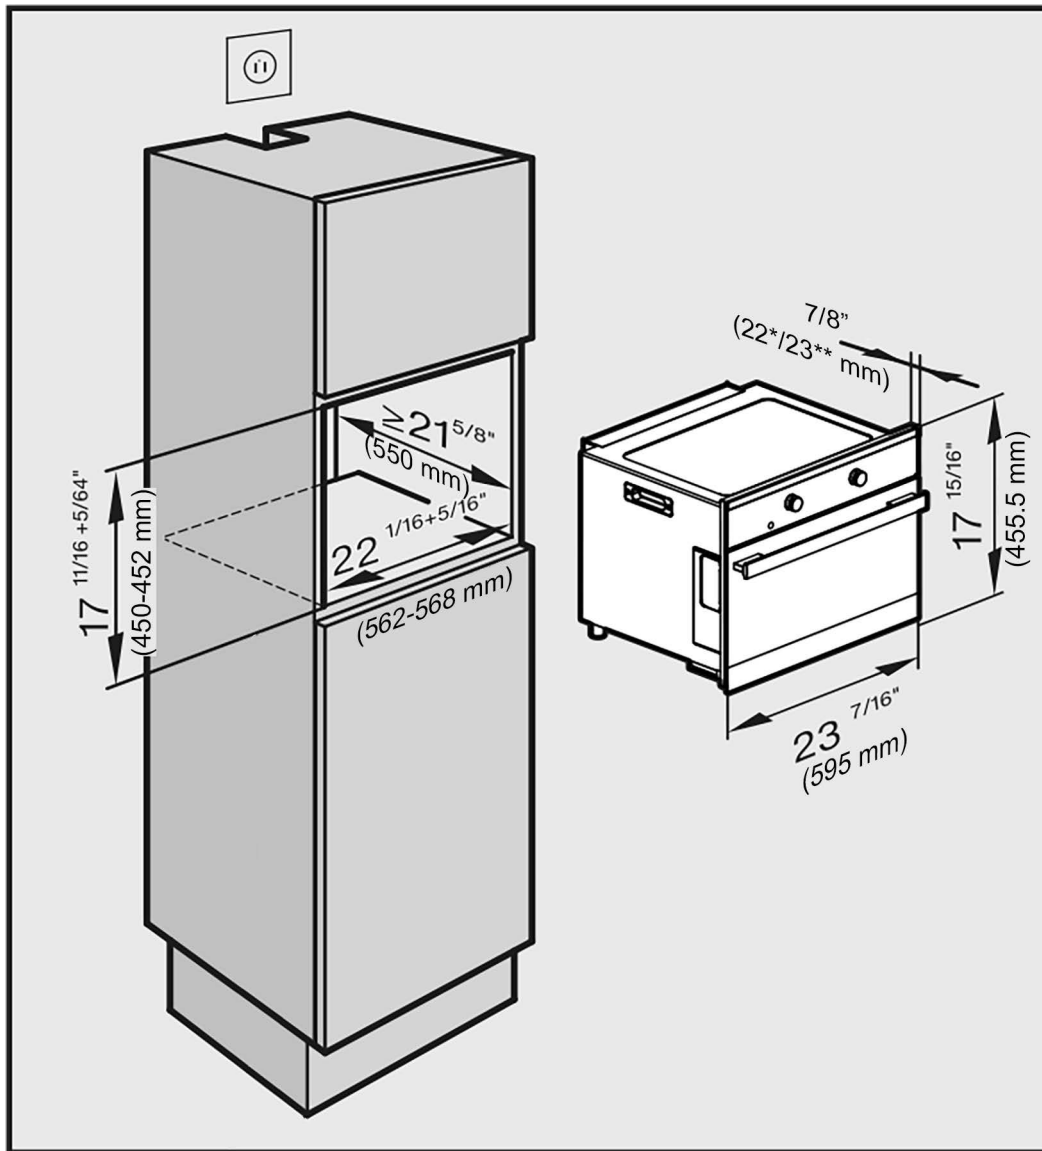

INSTALLATION SPECIFICATIONS

Install in Tall Cabinet

- Oven with glass front
- ** Oven with metal front