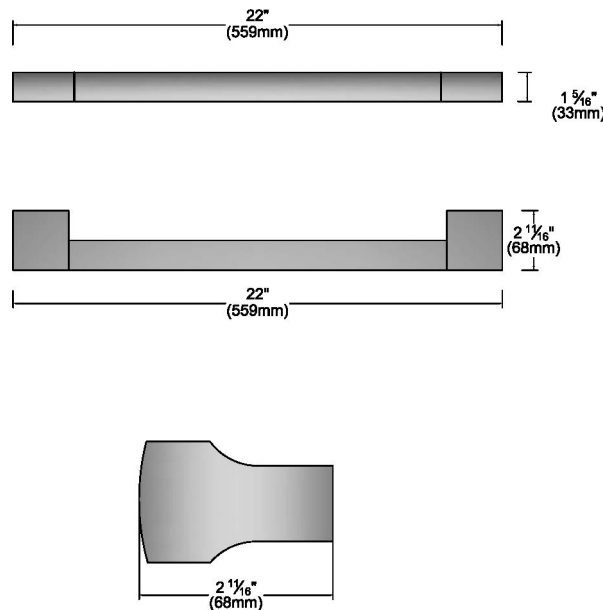

## HANDLE DETAILS

All Miele Signature And PureLine  
Handle Dimensions

Please note hinges may require adjusting or replacing when changing from a ContourLine Handle to a Pureline or Signature handle.

All ContourLine Handle  
Dimensions