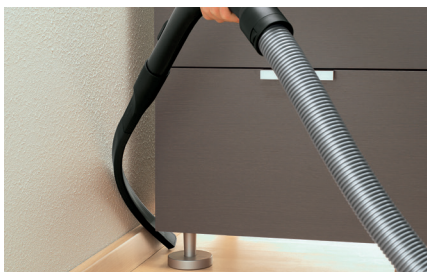

Classic C1 HomeCare

Superior Performance with Exceptional Value

Features:

- Powerful 1,200-watt Miele-made Vortex Motor™
- 6-stage suction control via rotary dial
- Unique AirClean FilterBags™ type G/N, 4.76 quart
- HEPA AirClean filter (HA 30)
- Exceptionally lightweight
- Electric, telescopic, stainless steel wand
- Electro Plus electrobrush (SEB 228)
- AllTeQ combination floor tool (SBD 285-3)
- Deluxe handle grip with electrobrush control
- Dusting brush, upholstery tool and crevice nozzle on VarioClip™
- Flexible crevice tool (SFD 20)
- Universal brush (SUB 20)
- 29.5 ft overall cleaning radius

Electro Plus (SEB 228)

AllTeQ (SBD 285-3)

Flexible Crevice Tool (SFD 20)

Universal brush (SUB 20)

PRICING

\$649.00