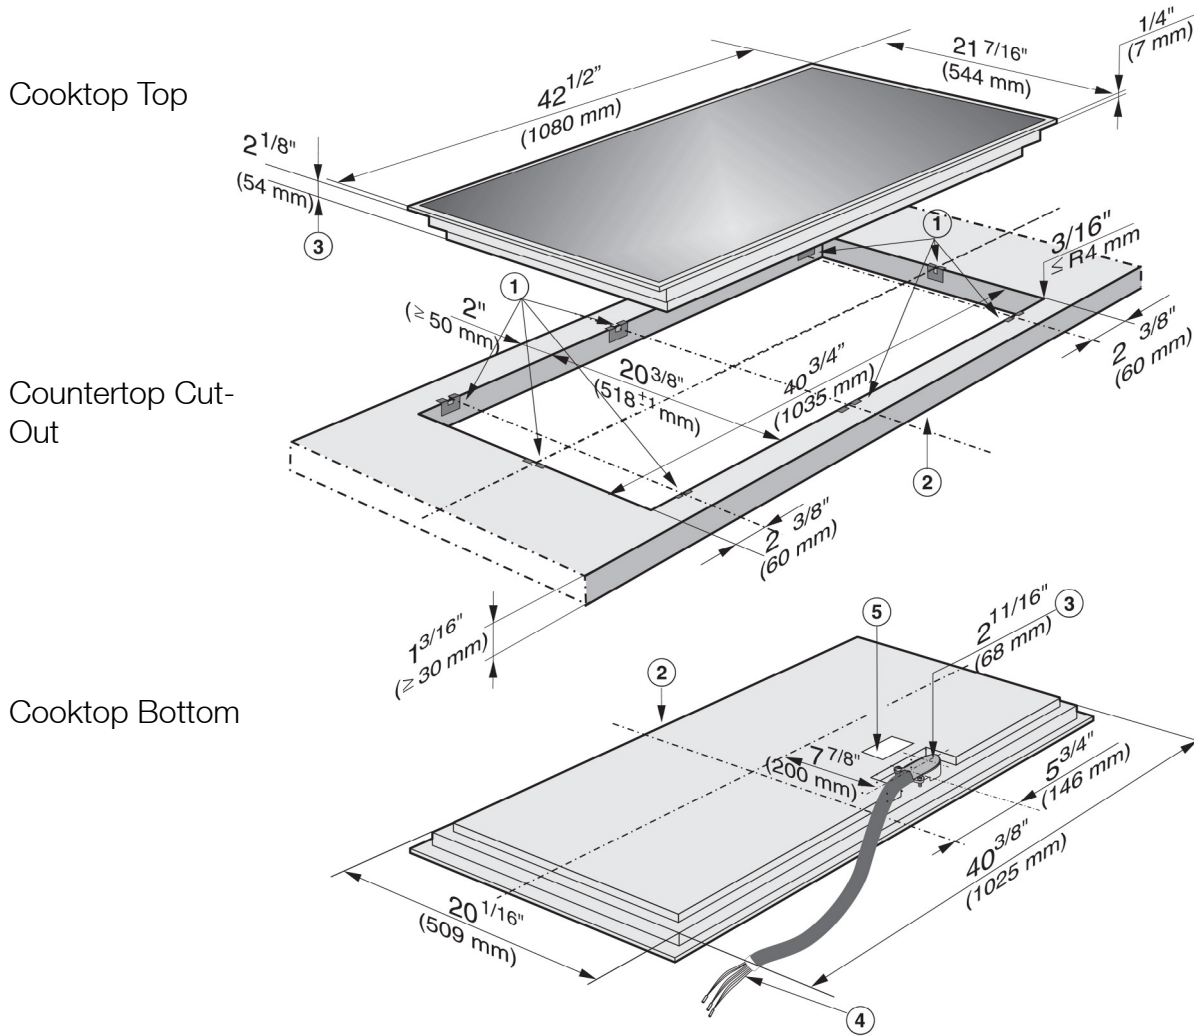

## PRODUCT VIEWS

Top View

- ①③⑤ Two-zone variable burners
- ② One-zone burner
- ④ Three-zone variable burner
- ⑥ Control panel

Burner	Ø Diameter		Output in watts at 208/ 240 V
	inches	cm	
Left front ①	7 1/16"	18	1600
	9 1/16"	23	2500
Left rear ②	5 11/16"	14.5	1200
Center rear ③	5 11/16"	14.5	1100
	8 1/4"	21	2400
Right rear ④	5 11/16"	14.5	1100
	8 1/4"	21	2150
	10 5/8"	27	3100
Center front ⑤	4 3/4"	12	700
	7 1/16"	18	1800
			Total: 11000

## INSTALLATION DIMENSIONS

- ① Spring clips
- ② Front
- ③ Installation height
- ④ Connecting cable, Length = 56 11/16" (1440 mm)
- ⑤ Rating label