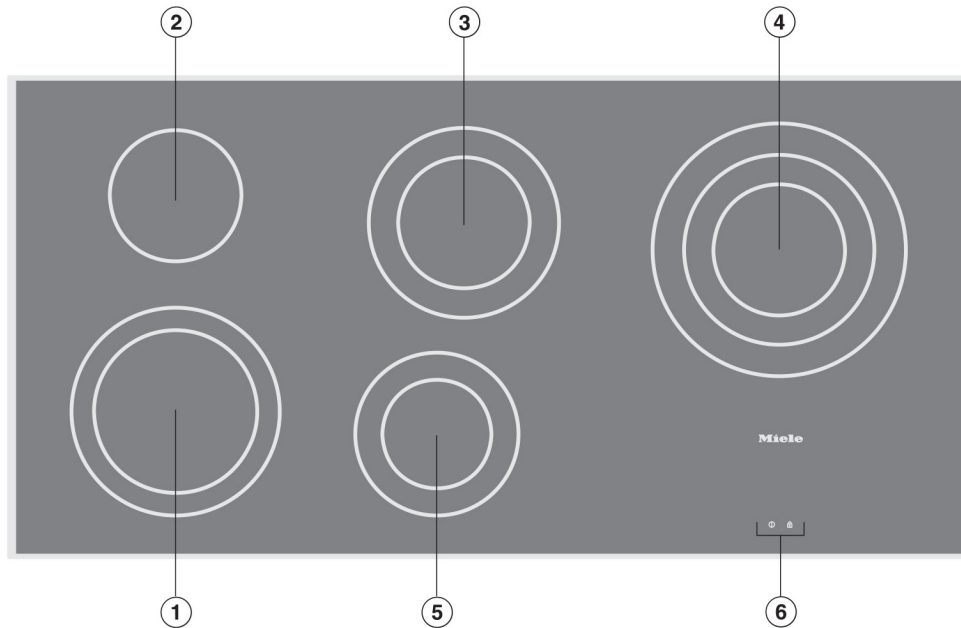

#### SPECIFICATIONS

KM 5880 Electric Cooktop (240V)	Item 26588050USA
KM 5880 Electric Cooktop (208V)	Item 26588051USA
Product Dimensions	42 <sup>1</sup> / <sub>2</sub> " (1080 mm) W x 2 <sup>11</sup> / <sub>16</sub> " (68 mm) H x 21 <sup>7</sup> / <sub>16</sub> " (544 mm) D
Cut-out Dimensions	40 <sup>3</sup> / <sub>4</sub> " (1035 mm) W x 20 <sup>3</sup> / <sub>8</sub> " (518 mm) D
Minimum Back Spacing From Wall	2" (50 mm)
Minimum Countertop Thickness	1 <sup>3</sup> / <sub>16</sub> " (30 mm)
<b>Electrical</b>	
Electrical Requirements	208, 60Hz, 60A 240, 60Hz, 50A
Power Cable	4' 8 <sup>11</sup> / <sub>16</sub> " (1.44 m)
<b>Shipping</b>	
Shipping Weight	55 lbs (25 kg)
Shipping Dimensions	23 <sup>1</sup> / <sub>2</sub> " W x 7 <sup>9</sup> / <sub>16</sub> " H x 45 <sup>7</sup> / <sub>8</sub> " D
<b>Support</b>	
Call Miele	800.999.1360
Miele Website	<a href="http://www.mieleusa.com">www.mieleusa.com</a>
20/20 Link	<a href="http://2020technologies.com">2020technologies.com</a>

## PRODUCT VIEWS

Top View

- ①③⑤ Two-zone variable burners
- ② One-zone burner
- ④ Three-zone variable burner
- ⑥ Control panel

Burner	Ø Diameter		Output in watts at 208/ 240 V
	inches	cm	
Left front ①	7 1/16"	18	1600
	9 1/16"	23	2500
Left rear ②	5 11/16"	14.5	1200
Center rear ③	5 11/16"	14.5	1100
	8 1/4"	21	2400
Right rear ④	5 11/16"	14.5	1100
	8 1/4"	21	2150
	10 5/8"	27	3100
Center front ⑤	4 3/4"	12	700
	7 1/16"	18	1800
			Total: 11000