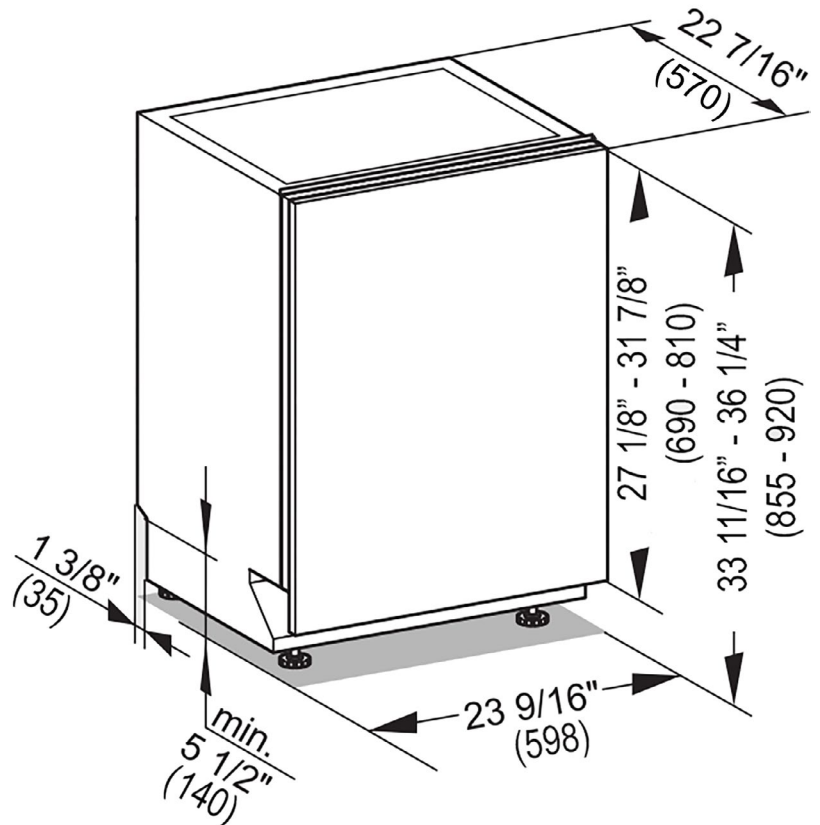

MATERIAL

12496710

SPECIFICATIONS	
Overall Unit Dimensions	23 ⁹ / ₁₆ " (598 mm) W x 33 ¹¹ / ₁₆ " - 36 ¹ / ₄ " (855 - 920 mm) H x 22 ⁷ / ₁₆ " (570 mm) D [Depth does not include door panel]
Niche	
Minimum Cabinet Niche Opening	23 ⁵ / ₈ " (600 mm) W x 33 ³ / ₄ " (857 mm) H x 22 ⁷ / ₁₆ " (570 mm) D
Plumbing	
Water Supply Requirements	<ul style="list-style-type: none"> • Cold or Hot (max 150°F/65°C) water connection • Male 3/8" compression fitting • Water pressure range 7.25 psi (0.5 bar) and 145 psi (10 bar)
Water Connection Line (Supplied)	Length: 5 ft (1.5 m) Female 3/8" compression.
Drain Hose (Supplied)	Length: 5 ft (1.5 m) 7/8" (22 mm) internal diameter
Electrical	
Electrical Requirements	110V / 120V, 60Hz, 15 Amps
Power Cord (Convertible to hardwire)	NEMA 5-15 plug, 5 ft (1.52 m)
Shipping	
Shipping Weight	121 lbs (55 kg)
Shipping Dimensions	27 ¹ / ₈ " W x 38 ⁷ / ₈ " H x 26 ³ / ₈ " D

PRODUCT DIMENSIONS

CUTOUT DIMENSIONS