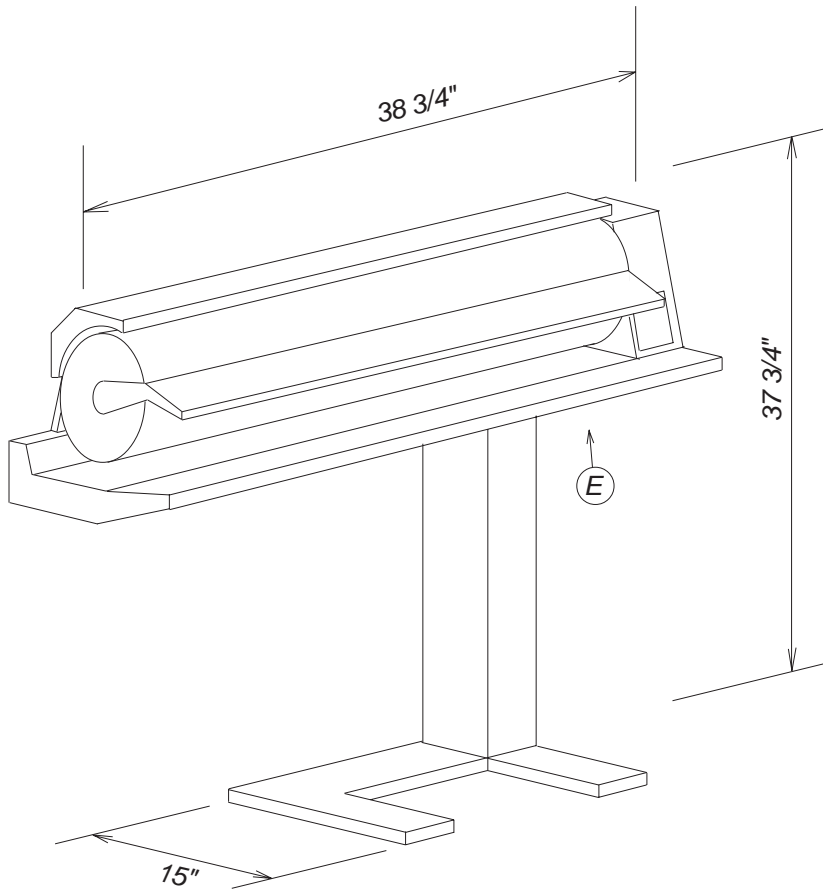

Product Dimensions

Rotary Iron

B990

| Location Codes |
|--|
| E - 120 Volt 15 Amp - 5 foot pigtail electrical main connects right underside (Standard NEMA 5-15 configuration) |
| Notes |
| • Unit folds for storage |

NOTE: Drawing is not to scale.
SPECIFICATION SHEETS 021110