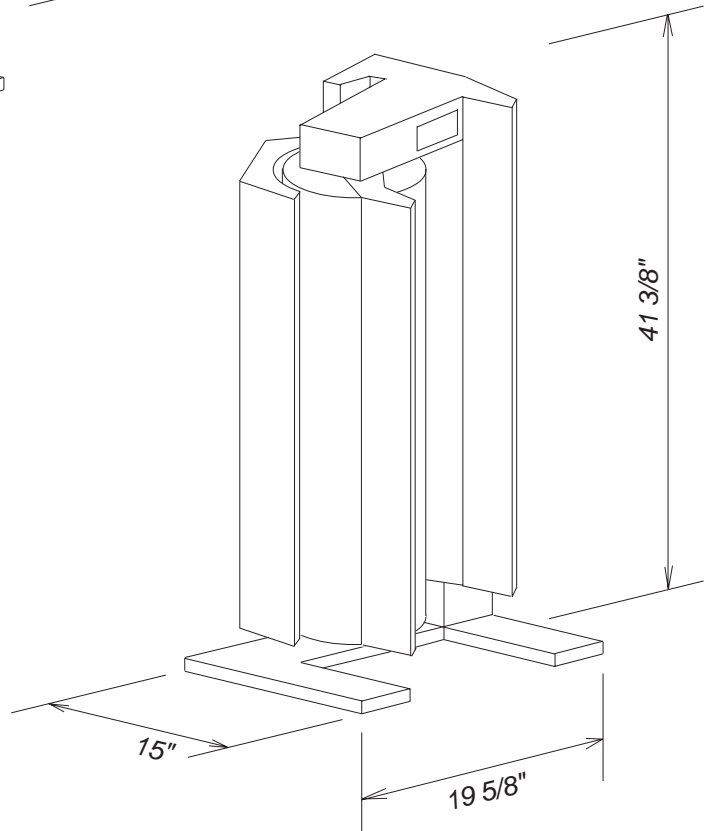

Product Dimensions

Rotary Iron

B990

| Location Codes |
|--|
| E - 120 Volt 15 Amp - 5 foot pigtail electrical main connects right underside (Standard NEMA 5-15 configuration) |
| Notes |
| • Unit folds for storage |

NOTE: Drawing is not to scale.
SPECIFICATION SHEETS 021110