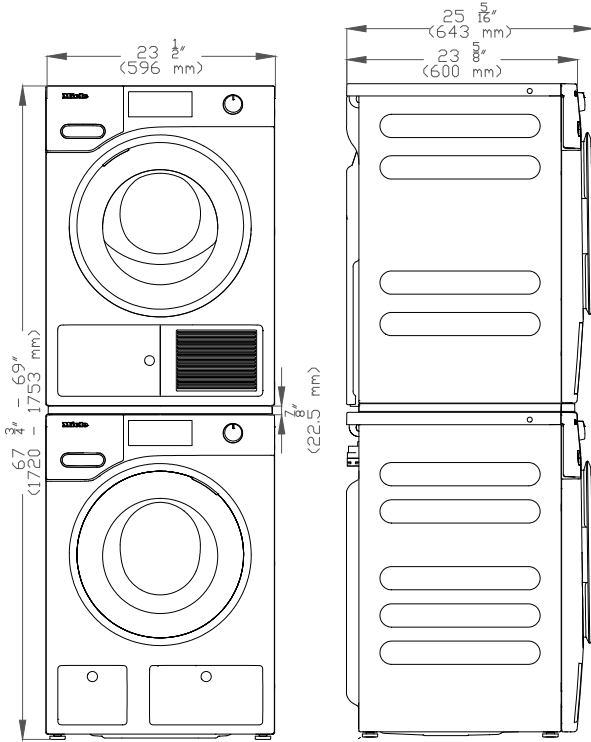

OPTIONAL ACCESSORIES

WTV502

Material# 9256140