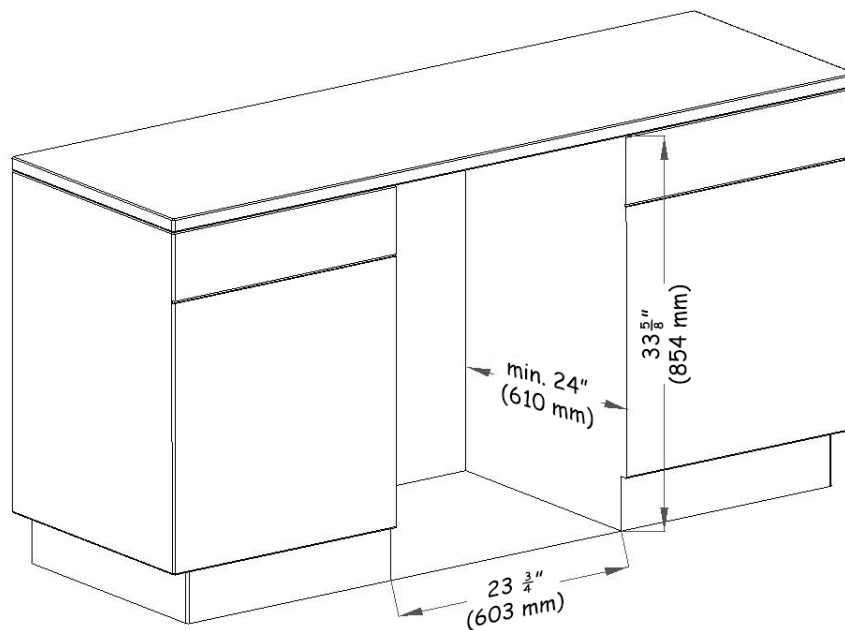

MATERIAL #	EAN #
11614070	4002516377009

SPECIFICATIONS	
Overall Unit Dimensions	23 ¹ / ₂ " (596 mm) W x 33 ¹ / ₂ " - 34 ³ / ₄ " (850 - 882 mm) H x 25 ⁵ / ₁₆ " (643 mm) D
Niche	
Minimum Cabinet Niche Opening	23 ³ / ₄ " (603 mm) W x 33 ⁵ / ₈ " (854 mm) H x 24" (610 mm) D
Plumbing	
Water Supply Requirements	<ul style="list-style-type: none"> • Cold or Hot (max 140°F/60°C) water connection • Male 3/4" GHT fitting • Water pressure range 14.5 psi (1 bar) and 145 psi (10 bar)
Water Connection Line	Length: 5 ft 3 in. (1.6 m) Female 3/4" GHT fitting
Drain Hose (Supplied)	Length: 5 ft (1.5 m)
Electrical	
Electrical Requirements	110 V / 120 V, 60 Hz, 15 Amps
Power Cord	NEMA 5-15 plug, 6 ft 6 in. (2 m)
Shipping	
Shipping Weight	221 lbs (100 kg)
Shipping Dimensions	26" W x 37" H x 27 ³ / ₁₆ " D

PRODUCT DIMENSIONS

ADDITIONAL PRODUCT

DIMENSIONS

Side View

Rear View

NICHE DIMENSIONS

OPTIONAL ACCESSORIES

WTV502