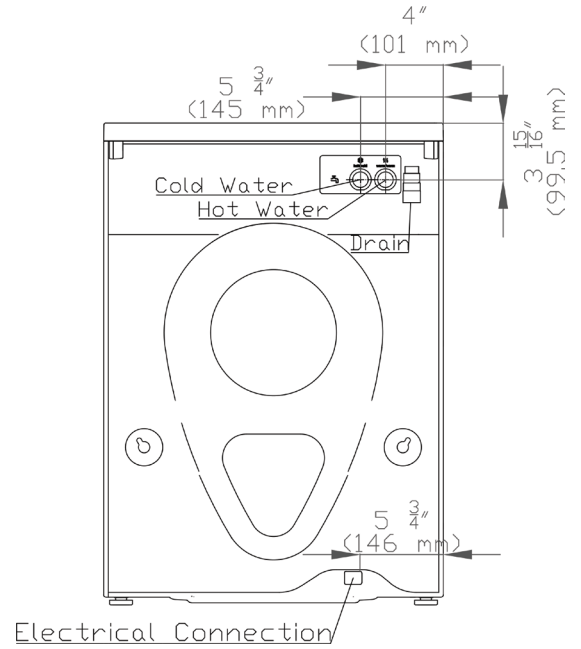

MATERIAL #	EAN #
11614070	4002516377009

SPECIFICATIONS	
Overall Unit Dimensions	23 ¹ / ₂ " (596 mm) W x 33 ¹ / ₂ " - 34 ³ / ₄ " (850 - 882 mm) H x 25 ⁵ / ₁₆ " (643 mm) D
Niche	
Minimum Cabinet Niche Opening	23 ³ / ₄ " (603 mm) W x 33 ⁵ / ₈ " (854 mm) H x 24" (610 mm) D
Plumbing	
Water Supply Requirements	<ul style="list-style-type: none"> • Cold or Hot (max 140°F/60°C) water connection • Male 3/4" GHT fitting • Water pressure range 14.5 psi (1 bar) and 145 psi (10 bar)
Water Connection Line	Length: 5 ft 3 in. (1.6 m) Female 3/4" GHT fitting
Drain Hose (Supplied)	Length: 5 ft (1.5 m)
Electrical	
Electrical Requirements	110 V / 120 V, 60 Hz, 15 Amps
Power Cord	NEMA 5-15 plug, 6 ft 6 in. (2 m)
Shipping	
Shipping Weight	221 lbs (100 kg)
Shipping Dimensions	26" W x 37" H x 27 ³ / ₁₆ " D

PRODUCT DIMENSIONS

ADDITIONAL PRODUCT

DIMENSIONS

Side View

Rear View

NICHE DIMENSIONS

OPTIONAL ACCESSORIES

WTV502