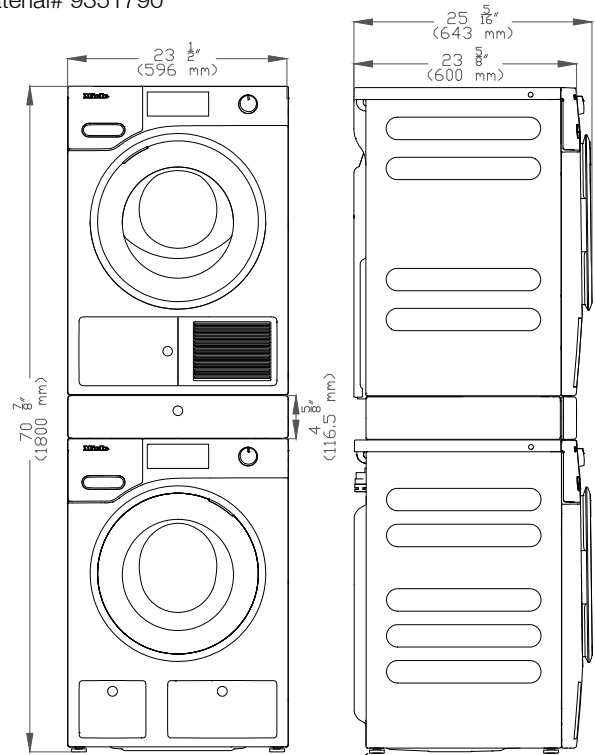

WTV512

Material# 9351790