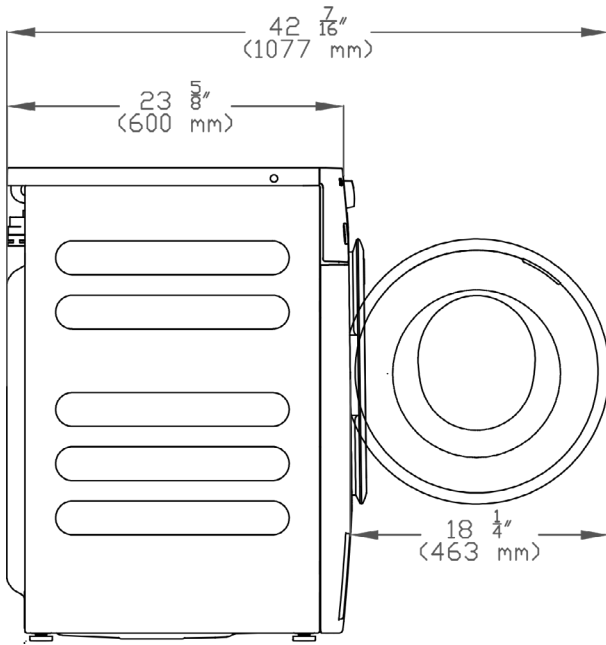

MATERIAL #	EAN #
11614070	4002516377009

SPECIFICATIONS	
Overall Unit Dimensions	23 ¹ / ₂ " (596 mm) W x 33 ¹ / ₂ " - 34 ³ / ₄ " (850 - 882 mm) H x 25 ⁵ / ₁₆ " (643 mm) D
Niche	
Minimum Cabinet Niche Opening	23 ³ / ₄ " (603 mm) W x 33 ⁵ / ₈ " (854 mm) H x 24" (610 mm) D
Plumbing	
Water Supply Requirements	<ul style="list-style-type: none"> • Cold or Hot (max 140°F/60°C) water connection • Male 3/4" GHT fitting • Water pressure range 14.5 psi (1 bar) and 145 psi (10 bar)
Water Connection Line	Length: 5 ft 3 in. (1.6 m) Female 3/4" GHT fitting
Drain Hose (Supplied)	Length: 5 ft (1.5 m)
Electrical	
Electrical Requirements	110 V / 120 V, 60 Hz, 15 Amps
Power Cord	NEMA 5-15 plug, 6 ft 6 in. (2 m)
Shipping	
Shipping Weight	221 lbs (100 kg)
Shipping Dimensions	26" W x 37" H x 27 ³ / ₁₆ " D

PRODUCT DIMENSIONS

ADDITIONAL PRODUCT

DIMENSIONS

Side View

Rear View

NICHE DIMENSIONS

OPTIONAL ACCESSORIES

WTV502