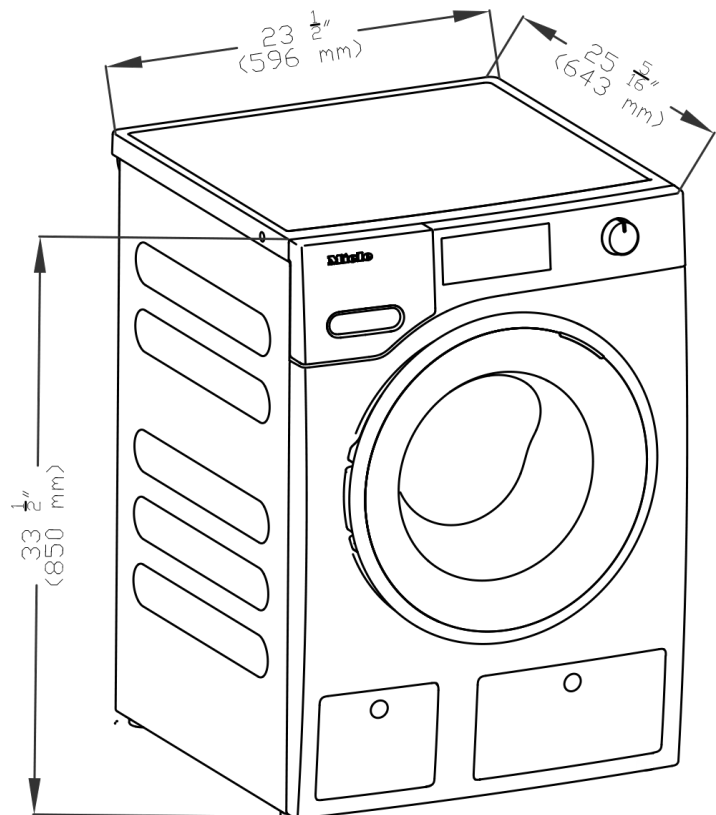

WXD 160 WCS Classic Washing Machine

Features:

- HoneyComb drum (2.26 ft³ capacity; 17.6 lbs)
- 11 Wash Programs including SoftSteam option
- DirectSensor user interface
- WiFiConn@ct and Mobile Control
- CapDos
- Add Laundry feature
- 1600 rpm max spin speed

MATERIAL #	EAN #
11614070	4002516377009

SPECIFICATIONS	
Overall Unit Dimensions	23 ¹ / ₂ " (596 mm) W x 33 ¹ / ₂ " - 34 ³ / ₄ " (850 - 882 mm) H x 25 ⁵ / ₁₆ " (643 mm) D
Niche	
Minimum Cabinet Niche Opening	23 ³ / ₄ " (603 mm) W x 33 ⁵ / ₈ " (854 mm) H x 24" (610 mm) D
Plumbing	
Water Supply Requirements	<ul style="list-style-type: none"> • Cold or Hot (max 140°F/60°C) water connection • Male 3/4" GHT fitting • Water pressure range 14.5 psi (1 bar) and 145 psi (10 bar)
Water Connection Line	Length: 5 ft 3 in. (1.6 m) Female 3/4" GHT fitting
Drain Hose (Supplied)	Length: 5 ft (1.5 m)
Electrical	
Electrical Requirements	110 V / 120 V, 60 Hz, 15 Amps
Power Cord	NEMA 5-15 plug, 6 ft 6 in. (2 m)
Shipping	
Shipping Weight	221 lbs (100 kg)
Shipping Dimensions	26" W x 37" H x 27 ³ / ₁₆ " D

PRODUCT DIMENSIONS

ADDITIONAL PRODUCT

DIMENSIONS

Side View

Rear View

NICHE DIMENSIONS

OPTIONAL ACCESSORIES

WTV502