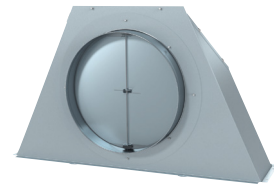

48" Range Insert Hood

DAR 1150

48" Range Hood Insert DAR 1150

DAR 1150

Features:

- Recessed knob controls
- Dishwasher-safe stainless steel baffle filters
- 4 fan speeds including Intensive
- Hood interior with CleanCover
- LED ClearView lighting
- Auto-Vent safety sensor

SPECIFICATIONS

DAR 1150 — Item 28115050USA

Overall Unit Width	45 ¹ / ₂ " (1155mm)
Overall Unit Height	17 ⁵ / ₈ " (448mm)
Overall Unit Depth	22 ¹³ / ₁₆ " (579mm)
Cabinet	
Minimum Cabinet Cut-Out Width	44 ¹ / ₂ " (1130 mm)
Minimum Cabinet Width	45 ⁹ / ₁₆ " (1157 mm)
Minimum Cabinet Cut-Out Depth	21 ⁵ / ₈ " (550 mm)
Minimum Cabinet Cut-Out Height	17 ¹¹ / ₁₆ " (450 mm)
Lighting	
Number of lights and wattage	4 LED lights @ 2 watts each
Fan	
Fan Speeds	4
Maximum CFM With DR*B XL	700 CFM
Maximum CFM With DR*B XXL	1100 CFM
Duct	
Recommended Duct Diameter With DR*B XL	8" (203 mm)
Recommended Duct Diameter With DR*B XXL	10" (254 mm)
Electrical	
Electrical Requirements	120V, 60Hz, 15 Amps
Power Cord	Yes - NEMA 5-15 plug, length 2' 6" (0.75 m)
Shipping	
Shipping Weight	92.6 lbs. (42kg)
Shipping Dimensions	52 ³ / ₄ " (1340mm) W x 28" (710mm) H x 29 ³ / ₁₆ " (740mm) D
Support	
Call Miele	800.999.1360
Miele Website	www.mieleusa.com
20/20 Link	2020technologies.com

INSTALLATION ACCESSORIES

DRIB XXL

Internal Range Hood
Blower - 1100 CFM

DREB XXL

External Range Hood
Blower - 1100 CFM

DRRV 1200

Rear Venting Adapter

48" Range Hood Insert DAR 1150