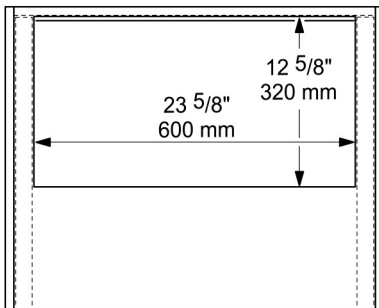

48" Range Hood Insert DAR 1150

CABINET DIMENSIONS

Front:

Side:

Top:

48" Range Hood Insert DAR 1150

DISTANCE BETWEEN COOKTOP AND VENTILATION HOOD (S)

	Distance between cooktop and ventilation hood (S)			
Miele Range Wall / Insert Hood	DAR 1120, DAR 1220 (30")	DAR 1130, DAR 1230 (36")		DAR 1150, DAR 1250 (48")
Internal / External Miele blowers	DRIB/DREB XL (700 cfm)	DRIB/DREB XL (700 cfm)	DRIB/DREB XXL (1100 cfm)	DRIB/DREB XXL (1100 cfm)
Miele electric cooktops	24" (610 mm)			
Miele barbeque and fryer (electric)	26" (660 mm)			
Multi-burner Miele gas cooktop, ≤ 43,000 BTU/h (12.6 kW), none of the burners > 19,800 BTU/h (5.8 kW)	26" (660 mm)			
Multi-burner Miele gas cooktop, > 43,000 BTU/h (12.6 kW) and ≤ 92,200 BTU/h (27.0 kW), none of the burners > 19,800 BTU/h (5.8 kW)	30" (760 mm)			
Multi-burner Miele gas cooktop, > 92,200 BTU/h (27.0 kW) and ≤ 112,600 BTU (33.0 kW), none of the burners > 19,800 BTU/h (5.8 kW)	not possible	36" (910 mm)	30" (760 mm)	
Multi-burner Miele gas cooktop, > 112,200 BTU/h (33.0 kW) and ≤ 142,600 BTU (41.8 kW) none of the burners > 19,800 BTU/h (5.8 kW)	not possible		36" (910 mm)	
Multi-burner Miele gas cooktop, > 142,600 BTU/h (41.8 kW)	not possible			
Multi-burner Miele gas cooktop, one of the burners > 19,800 BTU/h (5.8 kW)	not possible			
Miele single-burner gas cooktop (wok) ≤ 20,500 BTU/h (6.0 kW)	26" (660 mm)			
Miele single-burner gas cooktop (wok) > 20,500 BTU/h, (6.0 kW), ≤ 27,600 BTU/h (8.1 kW)	30" (760 mm)			
Miele single-burner gas cooktop (wok) > 27,600 BTU/h (8.1 kW)	not possible			