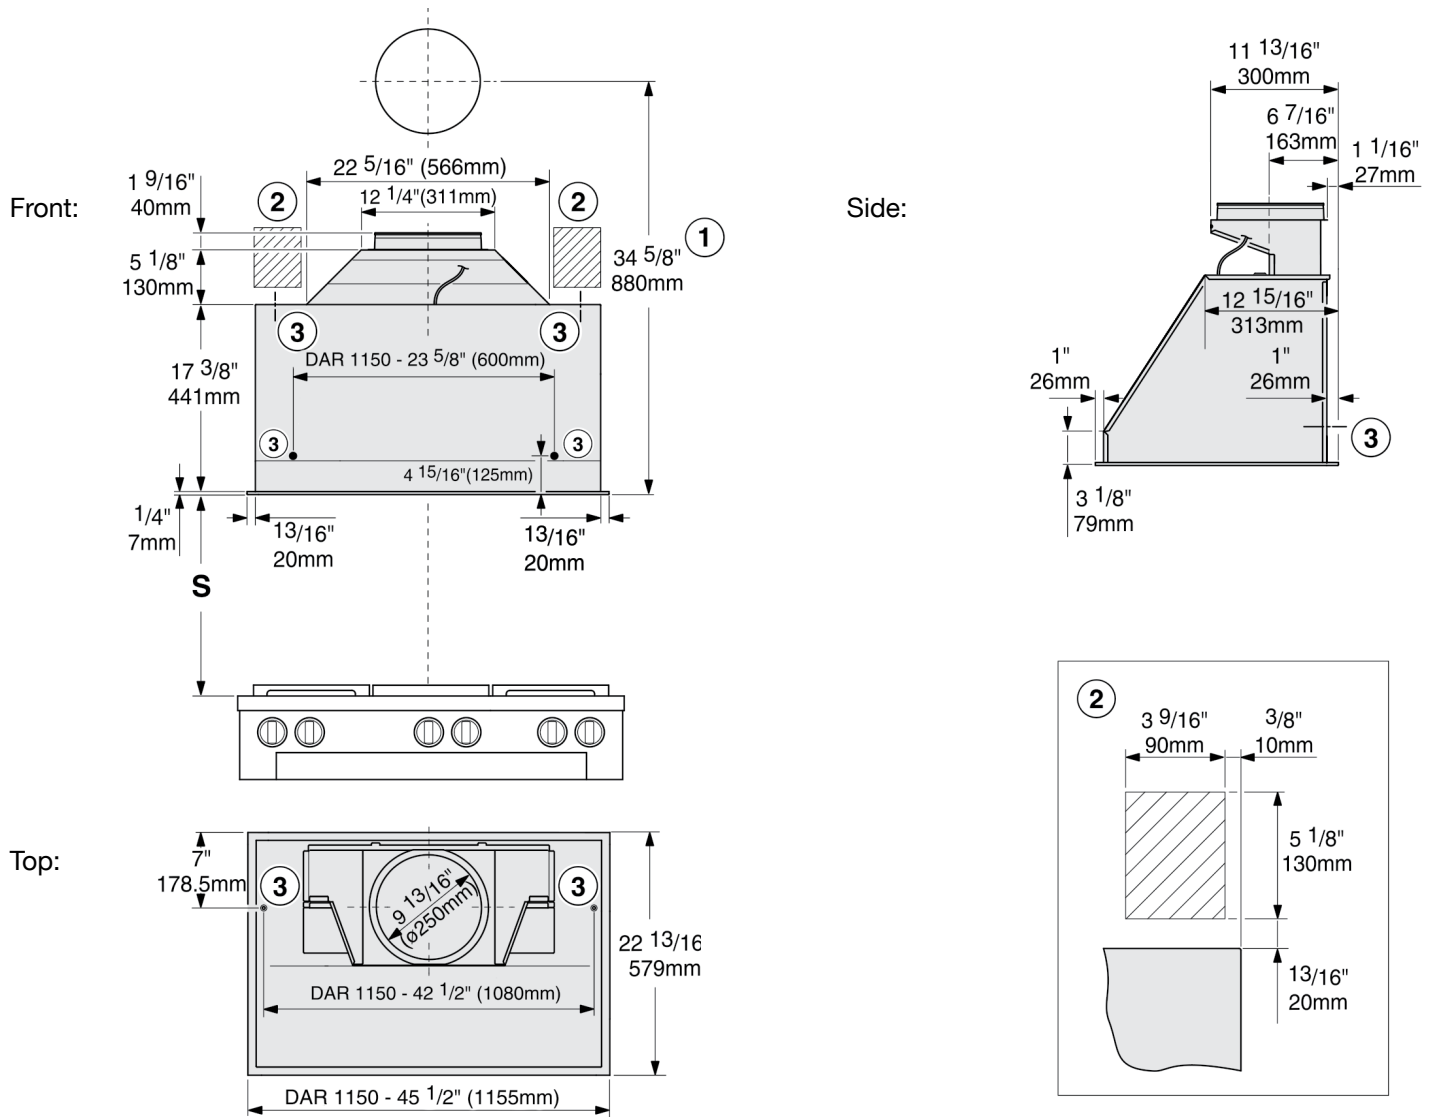

SPECIFICATIONS

DAR 1150 — Item 28115050USA

Overall Unit Width	45 ¹ / ₂ " (1155mm)
Overall Unit Height	17 ⁵ / ₈ " (448mm)
Overall Unit Depth	22 ¹³ / ₁₆ " (579mm)
Cabinet	
Minimum Cabinet Cut-Out Width	44 ¹ / ₂ " (1130 mm)
Minimum Cabinet Width	45 ⁹ / ₁₆ " (1157 mm)
Minimum Cabinet Cut-Out Depth	21 ⁵ / ₈ " (550 mm)
Minimum Cabinet Cut-Out Height	17 ¹¹ / ₁₆ " (450 mm)
Lighting	
Number of lights and wattage	4 LED lights @ 2 watts each
Fan	
Fan Speeds	4
Maximum CFM With DR*B XL	700 CFM
Maximum CFM With DR*B XXL	1100 CFM
Duct	
Recommended Duct Diameter With DR*B XL	8" (203 mm)
Recommended Duct Diameter With DR*B XXL	10" (254 mm)
Electrical	
Electrical Requirements	120V, 60Hz, 15 Amps
Power Cord	Yes - NEMA 5-15 plug, length 2' 6" (0.75 m)
Shipping	
Shipping Weight	92.6 lbs. (42kg)
Shipping Dimensions	52 ³ / ₄ " (1340mm) W x 28" (710mm) H x 29 ³ / ₁₆ " (740mm) D
Support	
Call Miele	800.999.1360
Miele Website	www.mieleusa.com
20/20 Link	2020technologies.com

PRODUCT DIMENSIONS

- ① Minimum height required for exhaust air penetration when using a vent duct.
- ② Recommended installation area for the electrical connection.
- ③ Attachment points: there must be a sub-construction capable of bearing the load in the area of the attachment point.