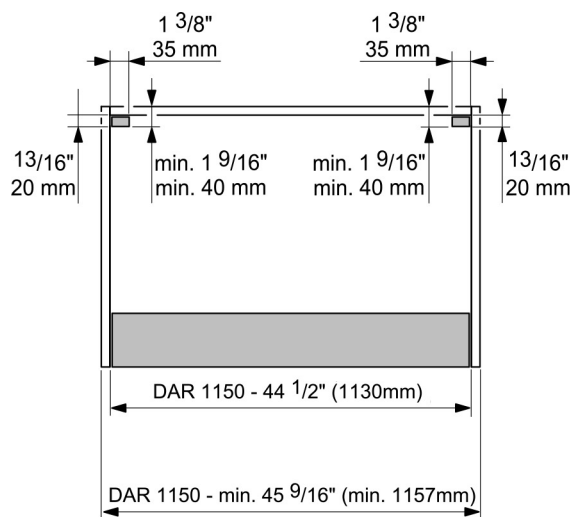

48" Range Hood Insert DAR 1150

CABINET DIMENSIONS

Front:

Top: