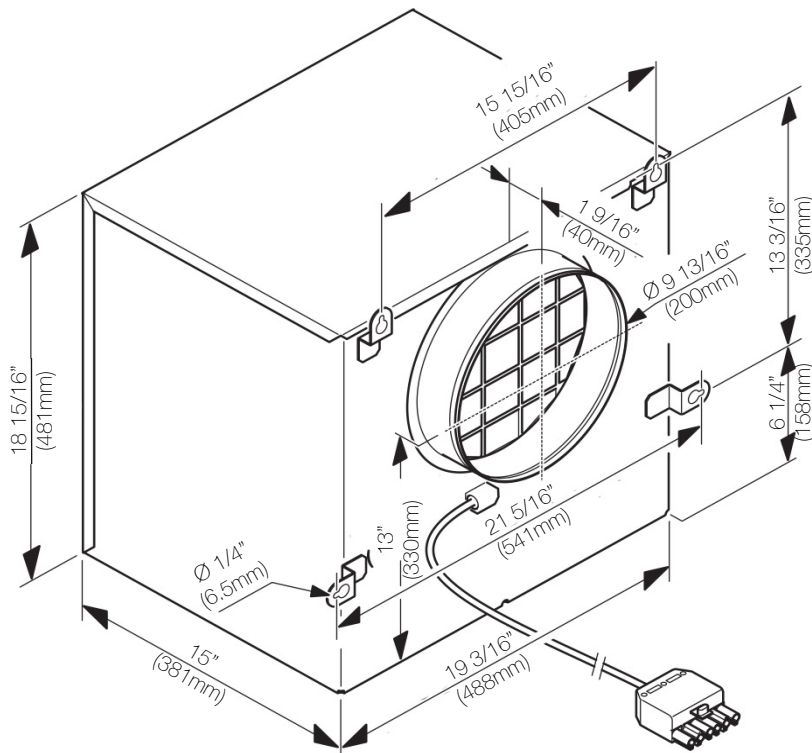

PRODUCT DIMENSIONS

- ① Minimum height required for exhaust air penetration when using a vent duct.
- ② Recommended installation area for the electrical connection.
- ③ Attachment points: there must be a sub-construction capable of bearing the load in the area of the attachment point.

HOOD-BLOWER COMBINATION GUIDE

The following appliance combinations are possible:

	Extraction mode with internal blower	Vented mode with external blower	Recirculation mode	Ducting cover
Range Insert DAR 1120 (30")	Blower DRIB XL or <i>DRIB XXL*</i>	Blower DREB XL or <i>DREB XXL*</i>	-	-
Range Insert DAR 1130 (36")	Blower DRIB XL or DRIB XXL	blower DREB XL or DREB XXL	-	-
Range Insert DAR 1150 (36")	Blower DRIB XXL	Blower DREB XXL	-	-
Range Wall Hood DAR 1220 (30")	Blower DRIB XL or <i>DRIB XXL*</i>	Blower DREB XL or <i>DREB XXL*</i>	blower DRIB XL + recirculation kit DRUU 30**	DRDC 3006 (6") DRDC 3012 (12") DRDC 3018 (18") DRDC 3024 (24")
Range Wall Hood DAR 1230 (36")	Blower DRIB XL or DRIB XXL	blower DREB XL or DREB XXL	Blower DRIB XL + recirculation kit DRUU 36**	DRDC 3606 (6") DRDC 3612 (12") DRDC 3618 (18") DRDC 3624 (24")
Range Wall Hood DAR 1250 (48")	Blower DRIB XXL	Blower DREB XXL	-	DRDC 4806 (6") DRDC 4812 (12") DRDC 4818 (18") DRDC 4824 (24")
Range wall hood DAR 1260 (60")	Blower DRIB XXL	Blower DREB XXL	-	DRDC 6006 (6") DRDC 6012 (12") DRDC 6018 (18") DRDC 6024 (24")

*not recommended

**The DRDC duct cover can also be installed above the recirculation kit panel.

48" Range Hood Insert DAR 1150

DRIB XXL
INTERNAL RANGE HOOD BLOWER
(Optional Accessory) 1100 CFM

① Air extraction with internal blower DRIB XXL

48" Range Hood Insert DAR 1150

DREB XXL
EXTERNAL RANGE HOOD BLOWER
(Optional Accessory) 1100 CFM

DREB XXL Dimensions

48" Range Hood Insert DAR 1150

DRRV 1200 REAR VENTING ADAPTER (Optional Accessory)