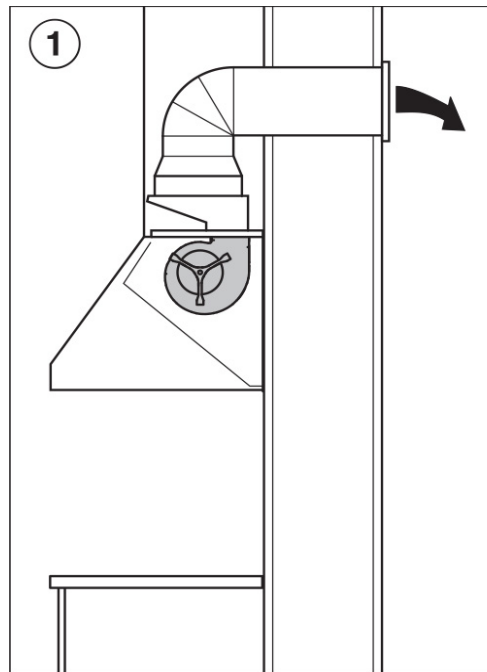

48" Range Hood Insert DAR 1150

DRIB XXL
INTERNAL RANGE HOOD BLOWER
(Optional Accessory) 1100 CFM