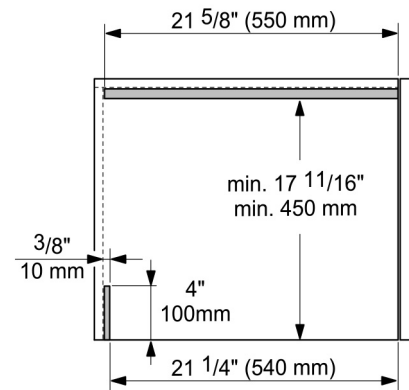

48" Range Hood Insert DAR 1150

CABINET DIMENSIONS

Front:

Side:

Top:

48" Range Hood Insert DAR 1150

DISTANCE BETWEEN COOKTOP AND VENTILATION HOOD (S)

	Distance between cooktop and ventilation hood (S)			
Miele Range Wall / Insert Hood	DAR 1120, DAR 1220 (30")	DAR 1130, DAR 1230 (36")		DAR 1150, DAR 1250 (48")
Internal / External Miele blowers	DRIB/DREB XL (700 cfm)	DRIB/DREB XL (700 cfm)	DRIB/DREB XXL (1100 cfm)	DRIB/DREB XXL (1100 cfm)
Miele electric cooktops	24" (610 mm)			
Miele barbeque and fryer (electric)	26" (660 mm)			
Multi-burner Miele gas cooktop, ≤ 43,000 BTU/h (12.6 kW), none of the burners > 19,800 BTU/h (5.8 kW)	26" (660 mm)			
Multi-burner Miele gas cooktop, > 43,000 BTU/h (12.6 kW) and ≤ 92,200 BTU/h (27.0 kW), none of the burners > 19,800 BTU/h (5.8 kW)	30" (760 mm)			
Multi-burner Miele gas cooktop, > 92,200 BTU/h (27.0 kW) and ≤ 112,600 BTU (33.0 kW), none of the burners > 19,800 BTU/h (5.8 kW)	not possible	36" (910 mm)	30" (760 mm)	
Multi-burner Miele gas cooktop, > 112,200 BTU/h (33.0 kW) and ≤ 142,600 BTU (41.8 kW) none of the burners > 19,800 BTU/h (5.8 kW)	not possible		36" (910 mm)	
Multi-burner Miele gas cooktop, > 142,600 BTU/h (41.8 kW)	not possible			
Multi-burner Miele gas cooktop, one of the burners > 19,800 BTU/h (5.8 kW)	not possible			
Miele single-burner gas cooktop (wok) ≤ 20,500 BTU/h (6.0 kW)	26" (660 mm)			
Miele single-burner gas cooktop (wok) > 20,500 BTU/h, (6.0 kW), ≤ 27,600 BTU/h (8.1 kW)	30" (760 mm)			
Miele single-burner gas cooktop (wok) > 27,600 BTU/h (8.1 kW)	not possible			