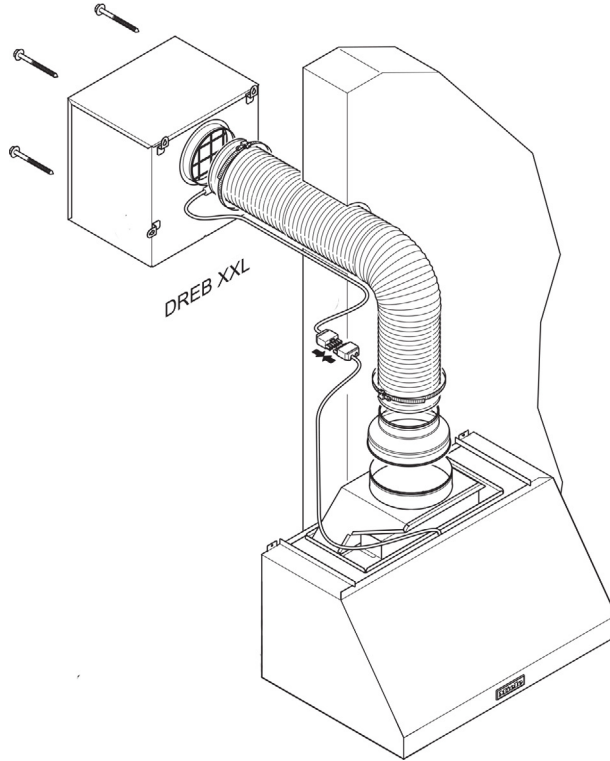

*not recommended

**The DRDC duct cover can also be installed above the recirculation kit panel.

48" Range Hood Insert DAR 1150

DRIB XXL
INTERNAL RANGE HOOD BLOWER
(Optional Accessory) 1100 CFM

① Air extraction with internal blower DRIB XXL

48" Range Hood Insert DAR 1150

DREB XXL
EXTERNAL RANGE HOOD BLOWER
(Optional Accessory) 1100 CFM

DREB XXL Dimensions

48" Range Hood Insert DAR 1150

DRRV 1200 REAR VENTING ADAPTER (Optional Accessory)