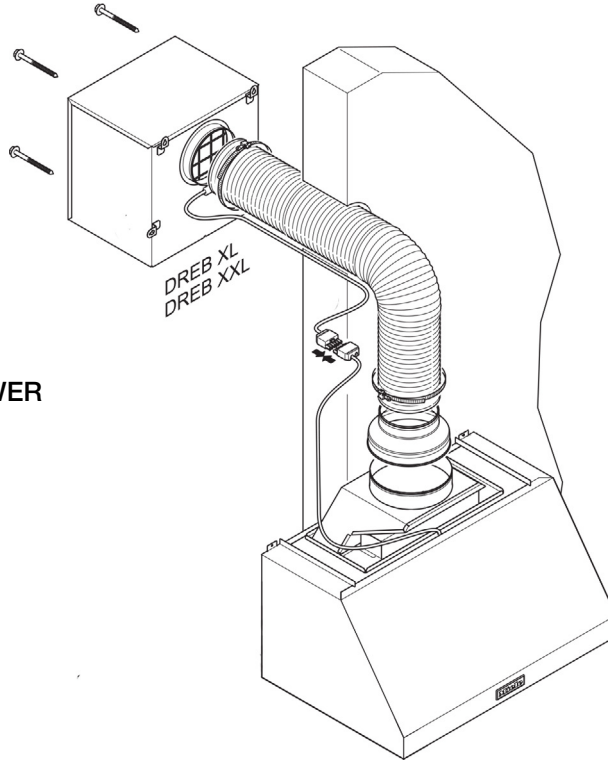

- ① Air extraction with internal blower DRIB XL or XXL.
- ② Recirculation with internal blower DRIB XL and conversion kit DRUU.

36" Range Wall Hood DAR 1230

**DREB XL
EXTERNAL RANGE HOOD BLOWER**
(Optional Accessory) 700 CFM

**DREB XXL
EXTERNAL RANGE HOOD BLOWER**
(Optional Accessory) 1100 CFM

DREB XL and DREB XXL Dimensions

ØA: DREB XL - Ø 7 7/8" (200mm)
ØB: DREB XXL - Ø 9 13/16" (254mm)

36" Range Wall Hood DAR 1230

DRRV 1200 REAR VENTING ADAPTER (Optional Accessory)