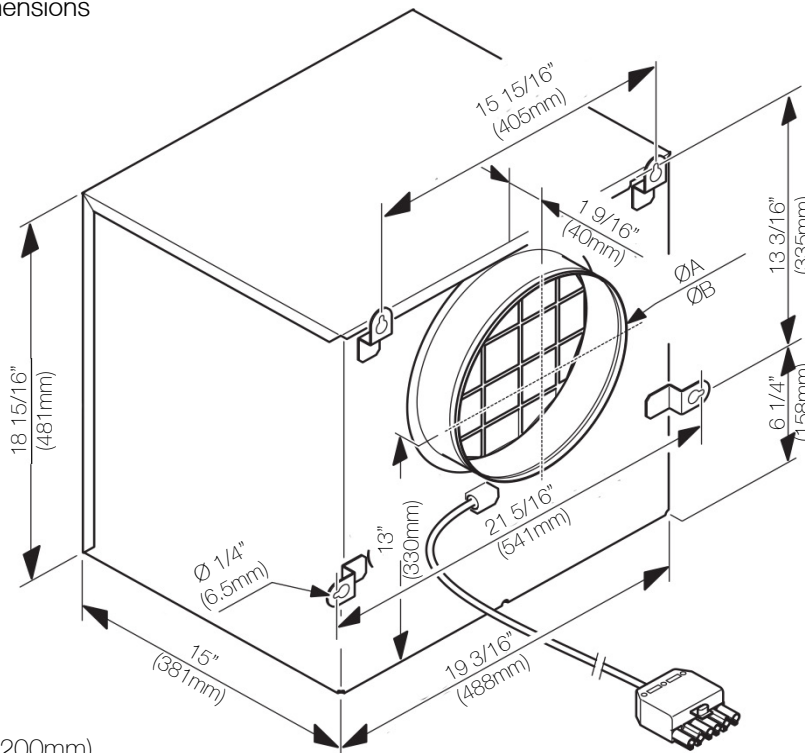

HOOD-BLOWER COMBINATION GUIDE

The following appliance combinations are possible:

| | Extraction mode with internal blower | Vented mode with external blower | Recirculation mode | Ducting cover |
|-----------------------------------|--|--|--|---|
| Range Insert DAR 1120 (30") | Blower DRIB XL or <i>DRIB XXL*</i> | Blower DREB XL or <i>DREB XXL*</i> | - | - |
| Range Insert DAR 1130 (36") | Blower DRIB XL or DRIB XXL | blower DREB XL or DREB XXL | - | - |
| Range Insert DAR 1150 (36") | Blower DRIB XXL | Blower DREB XXL | - | - |
| Range Wall Hood DAR 1220 (30") | Blower DRIB XL or <i>DRIB XXL*</i> | Blower DREB XL or <i>DREB XXL*</i> | blower DRIB XL + recirculation kit DRUU 30** | DRDC 3006 (6") DRDC 3012 (12") DRDC 3018 (18") DRDC 3024 (24") |
| Range Wall Hood DAR 1230 (36") | Blower DRIB XL or DRIB XXL | blower DREB XL or DREB XXL | Blower DRIB XL + recirculation kit DRUU 36** | DRDC 3606 (6") DRDC 3612 (12") DRDC 3618 (18") DRDC 3624 (24") |
| Range Wall Hood DAR 1250 (48") | Blower DRIB XXL | Blower DREB XXL | - | DRDC 4806 (6") DRDC 4812 (12") DRDC 4818 (18") DRDC 4824 (24") |
| Range wall hood DAR 1260 (60") | Blower DRIB XXL | Blower DREB XXL | - | DRDC 6006 (6") DRDC 6012 (12") DRDC 6018 (18") DRDC 6024 (24") |

*not recommended

**The DRDC duct cover can also be installed above the recirculation kit panel.

36" Range Wall Hood DAR 1230

DRIB XL
INTERNAL RANGE HOOD BLOWER
(Optional Accesory) 700 CFM

DRIB XXL
INTERNAL RANGE HOOD BLOWER
(Optional Accesory) 1100 CFM

- ① Air extraction with internal blower DRIB XL or XXL.
- ② Recirculation with internal blower DRIB XL and conversion kit DRUU.

36" Range Wall Hood DAR 1230

**DREB XL
EXTERNAL RANGE HOOD BLOWER**
(Optional Accessory) 700 CFM

**DREB XXL
EXTERNAL RANGE HOOD BLOWER**
(Optional Accessory) 1100 CFM

DREB XL and DREB XXL Dimensions

ØA: DREB XL - Ø 7 7/8" (200mm)
ØB: DREB XXL - Ø 9 13/16" (254mm)

36" Range Wall Hood DAR 1230

DRRV 1200 REAR VENTING ADAPTER (Optional Accessory)