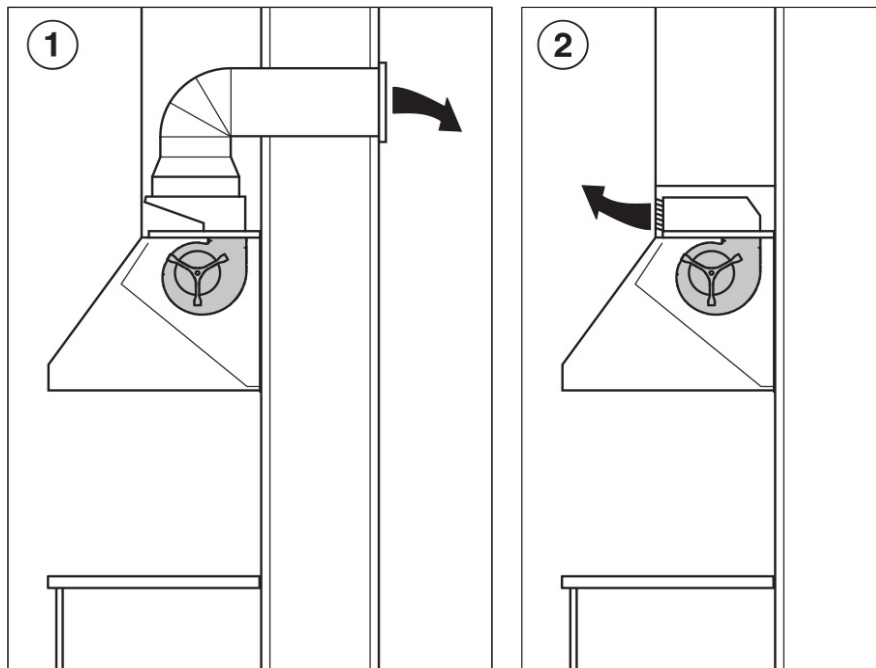

HOOD-BLOWER COMBINATION GUIDE

The following appliance combinations are possible:

| | Extraction mode with internal blower | Vented mode with external blower | Recirculation mode | Ducting cover |
|-----------------------------------|--|--|--|---|
| Range Insert DAR 1120 (30") | Blower DRIB XL or <i>DRIB XXL*</i> | Blower DREB XL or <i>DREB XXL*</i> | - | - |
| Range Insert DAR 1130 (36") | Blower DRIB XL or DRIB XXL | blower DREB XL or DREB XXL | - | - |
| Range Insert DAR 1150 (36") | Blower DRIB XXL | Blower DREB XXL | - | - |
| Range Wall Hood DAR 1220 (30") | Blower DRIB XL or <i>DRIB XXL*</i> | Blower DREB XL or <i>DREB XXL*</i> | blower DRIB XL + recirculation kit DRUU 30** | DRDC 3006 (6") DRDC 3012 (12") DRDC 3018 (18") DRDC 3024 (24") |
| Range Wall Hood DAR 1230 (36") | Blower DRIB XL or DRIB XXL | blower DREB XL or DREB XXL | Blower DRIB XL + recirculation kit DRUU 36** | DRDC 3606 (6") DRDC 3612 (12") DRDC 3618 (18") DRDC 3624 (24") |
| Range Wall Hood DAR 1250 (48") | Blower DRIB XXL | Blower DREB XXL | - | DRDC 4806 (6") DRDC 4812 (12") DRDC 4818 (18") DRDC 4824 (24") |
| Range wall hood DAR 1260 (60") | Blower DRIB XXL | Blower DREB XXL | - | DRDC 6006 (6") DRDC 6012 (12") DRDC 6018 (18") DRDC 6024 (24") |

*not recommended

**The DRDC duct cover can also be installed above the recirculation kit panel.

36" Range Wall Hood DAR 1230

DRIB XL
INTERNAL RANGE HOOD BLOWER
(Optional Accesory) 700 CFM

DRIB XXL
INTERNAL RANGE HOOD BLOWER
(Optional Accesory) 1100 CFM

- ① Air extraction with internal blower DRIB XL or XXL.
- ② Recirculation with internal blower DRIB XL and conversion kit DRUU.

36" Range Wall Hood DAR 1230

**DREB XL
EXTERNAL RANGE HOOD BLOWER**
(Optional Accessory) 700 CFM

**DREB XXL
EXTERNAL RANGE HOOD BLOWER**
(Optional Accessory) 1100 CFM

DREB XL and DREB XXL Dimensions

ØA: DREB XL - Ø 7 7/8" (200mm)
ØB: DREB XXL - Ø 9 13/16" (254mm)

36" Range Wall Hood DAR 1230

DRRV 1200 REAR VENTING ADAPTER (Optional Accessory)