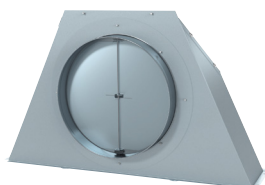

DRRV 1200

Rear Venting Adapter