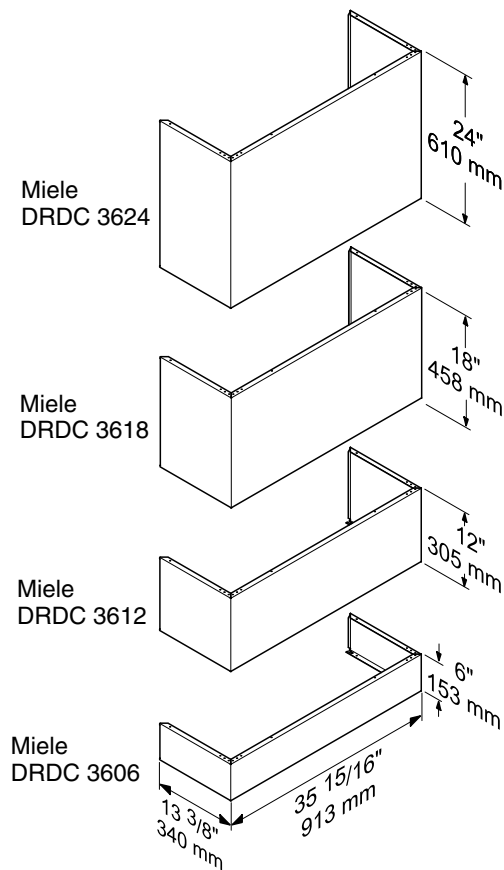

SPECIFICATIONS

DAR 1230 — Item 28123050USA

| | |
|---|---|
| Overall Unit Width | 35 ¹⁵ / ₁₆ " (913mm) |
| Overall Height Without Duct Cover | 18" (457mm) |
| Overall Unit Depth | 24 ¹ / ₁₆ " (611mm) |
| Lighting | |
| Number of Lights and Wattage | 3 LED lights @ 2 watts each |
| Fan | |
| Fan Speeds | 4 |
| Maximum CFM With DR*B XL | 700 CFM |
| Maximum CFM With DR*B XXL | 1100 CFM |
| Duct | |
| Recommended Duct Diameter With DR*B XL | 8" (203 mm) |
| Recommended Duct Diameter With DR*B XXL | 10" (254 mm) |
| Electrical | |
| Electrical Requirements | 120V, 60Hz, 15 Amps |
| Power Cord | Yes - NEMA 5-15 plug, length 2' 6" (0.75 m) |
| Shipping | |
| Shipping Weight | 103.6 lbs. (47kg) |
| Shipping Dimensions | 41 ³ / ₈ " (1050mm) W x 28" (710mm) H x 29 ³ / ₁₆ " (740mm) D |
| Support | |
| Call Miele | 800.843.7231 |
| Miele Website | www.mieleusa.com |
| 20/20 Link | 2020technologies.com |

36" Range Wall Hood DAR 1230

Recirculation Kit DRUU 36

Note: Duct Covers can be stacked on top of Recirculation Kit

Duct Cover Options

- DRDC 3624 - 24" height
- DRDC 3618 - 18" height
- DRDC 3612 - 12" height
- DRDC 3606 - 6" height

**DREB XXL
EXTERNAL RANGE HOOD BLOWER**
(Optional Accessory) 1100 CFM

DREB XL and DREB XXL Dimensions

ØA: DREB XL - Ø 7 7/8" (200mm)
ØB: DREB XXL - Ø 9 13/16" (254mm)

36" Range Wall Hood DAR 1230

DRRV 1200 REAR VENTING ADAPTER (Optional Accessory)