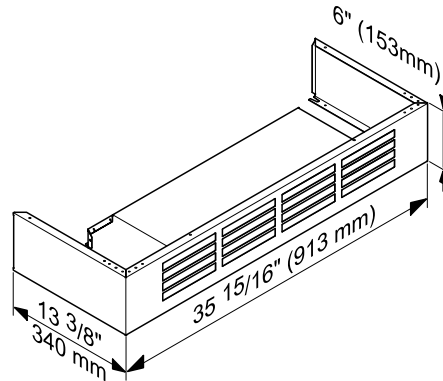

36" Range Wall Hood DAR 1230

Recirculation Kit DRUU 36