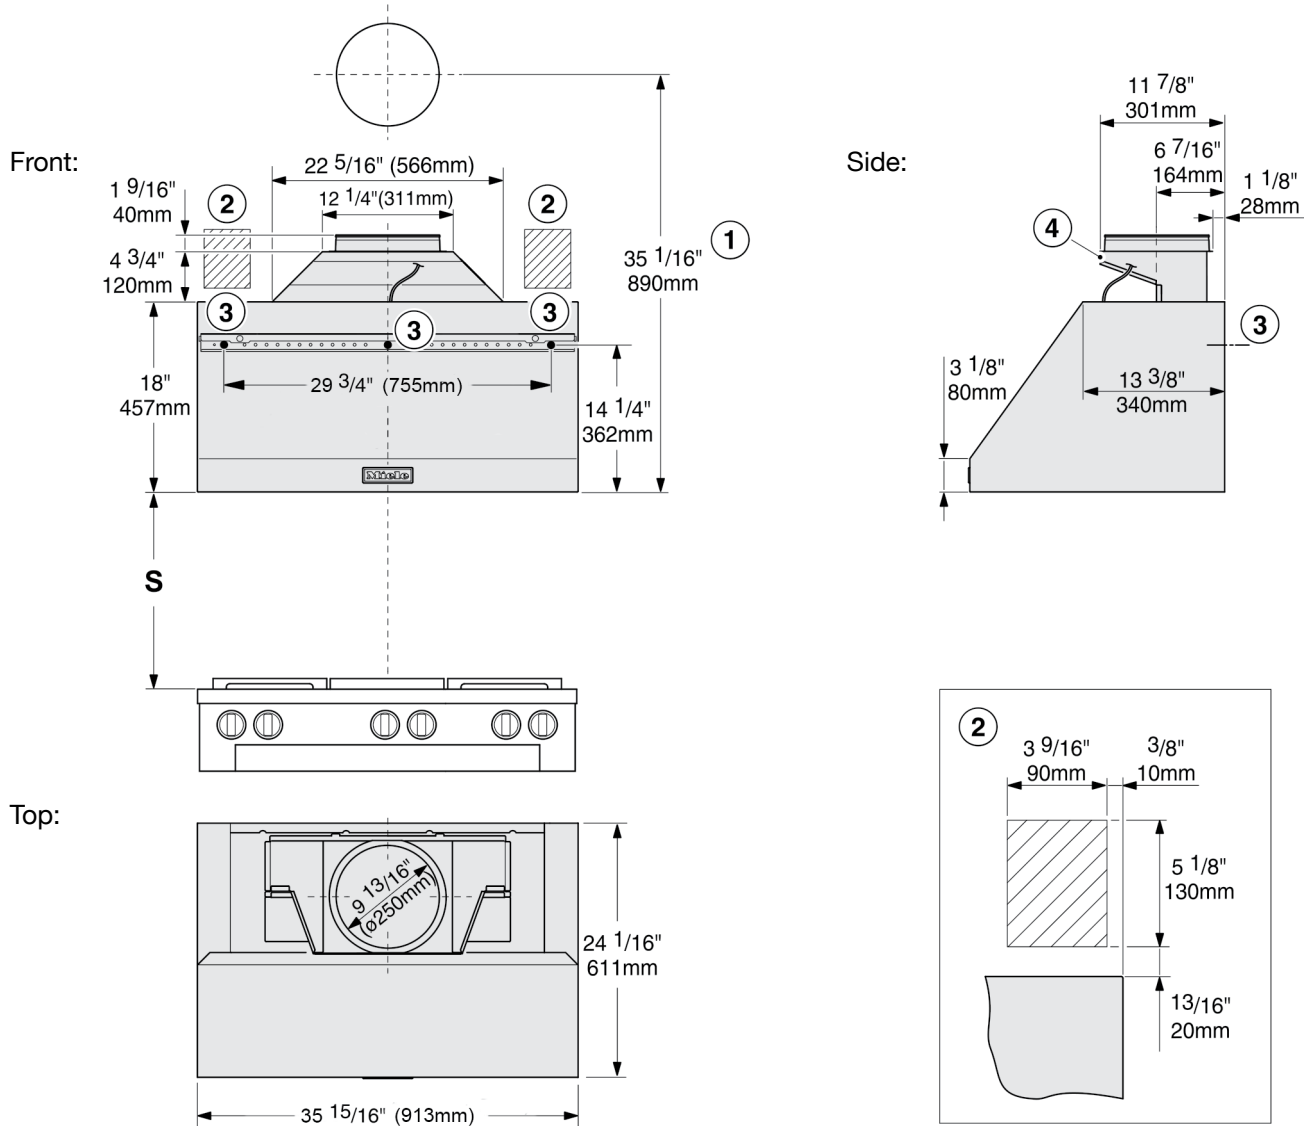

SPECIFICATIONS

DAR 1230 — Item 28123050USA

| | |
|---|---|
| Overall Unit Width | 35 ¹⁵ / ₁₆ " (913mm) |
| Overall Height Without Duct Cover | 18" (457mm) |
| Overall Unit Depth | 24 ¹ / ₁₆ " (611mm) |
| Lighting | |
| Number of Lights and Wattage | 3 LED lights @ 2 watts each |
| Fan | |
| Fan Speeds | 4 |
| Maximum CFM With DR*B XL | 700 CFM |
| Maximum CFM With DR*B XXL | 1100 CFM |
| Duct | |
| Recommended Duct Diameter With DR*B XL | 8" (203 mm) |
| Recommended Duct Diameter With DR*B XXL | 10" (254 mm) |
| Electrical | |
| Electrical Requirements | 120V, 60Hz, 15 Amps |
| Power Cord | Yes - NEMA 5-15 plug, length 2' 6" (0.75 m) |
| Shipping | |
| Shipping Weight | 103.6 lbs. (47kg) |
| Shipping Dimensions | 41 ³ / ₈ " (1050mm) W x 28" (710mm) H x 29 ³ / ₁₆ " (740mm) D |
| Support | |
| Call Miele | 800.843.7231 |
| Miele Website | www.mieleusa.com |
| 20/20 Link | 2020technologies.com |

40" tall by 36" wide flat stainless steel Backsplash panel

36" Range Wall Hood DAR 1230

PRODUCT SPECIFICATIONS

- ① Minimum height required for exhaust air penetration when using a vent duct.
- ② Recommended installation area for the electrical connection.
- ③ Attachment points: there must be a sub-construction capable of bearing the load in the area of the attachment point.
- ④ The vent collar is not used for recirculation mode.