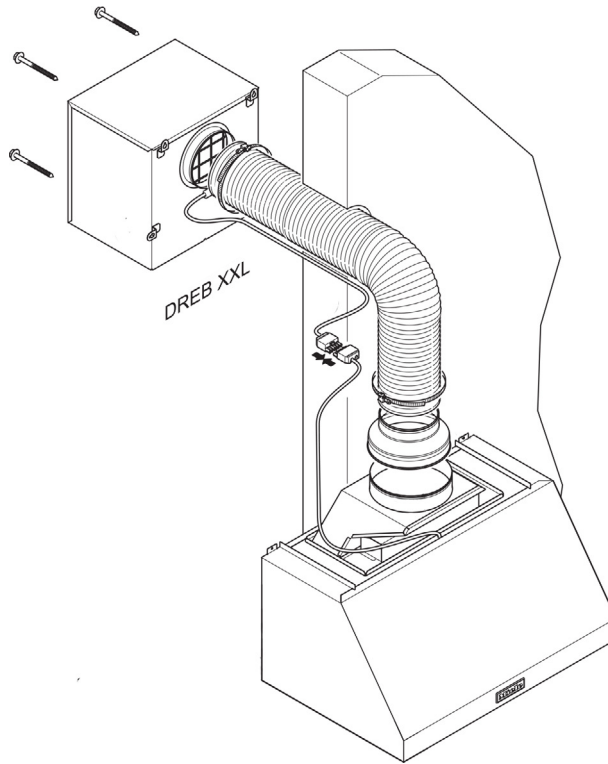

	Extraction mode with internal blower	Vented mode with external blower	Recirculation mode	Ducting cover
Range Insert DAR 1120 (30")	Blower DRIB XL or <i>DRIB XXL*</i>	Blower DREB XL or <i>DREB XXL*</i>	-	-
Range Insert DAR 1130 (36")	Blower DRIB XL or DRIB XXL	blower DREB XL or DREB XXL	-	-
Range Insert DAR 1150 (36")	Blower DRIB XXL	Blower DREB XXL	-	-
Range Wall Hood DAR 1220 (30")	Blower DRIB XL or <i>DRIB XXL*</i>	Blower DREB XL or <i>DREB XXL*</i>	blower DRIB XL + recirculation kit DRUU 30**	DRDC 3006 (6") DRDC 3012 (12") DRDC 3018 (18") DRDC 3024 (24")
Range Wall Hood DAR 1230 (36")	Blower DRIB XL or DRIB XXL	blower DREB XL or DREB XXL	Blower DRIB XL + recirculation kit DRUU 36**	DRDC 3606 (6") DRDC 3612 (12") DRDC 3618 (18") DRDC 3624 (24")
Range Wall Hood DAR 1250 (48")	Blower DRIB XXL	Blower DREB XXL	-	DRDC 4806 (6") DRDC 4812 (12") DRDC 4818 (18") DRDC 4824 (24")
Range wall hood DAR 1260 (60")	Blower DRIB XXL	Blower DREB XXL	-	DRDC 6006 (6") DRDC 6012 (12") DRDC 6018 (18") DRDC 6024 (24")

*not recommended

**The DRDC duct cover can also be installed above the recirculation kit panel.

48" Range Wall Hood DAR 1250

DRIB XXL
INTERNAL RANGE HOOD BLOWER
(Optional Accessory) 1100 CFM

① Air extraction with internal blower DRIB XXL

48" Range Wall Hood DAR 1250

DREB XXL EXTERNAL RANGE HOOD BLOWER (Optional Accessory) 1100 CFM

DREB XXL Dimensions

48" Range Wall Hood DAR 1250

DRRV 1200 REAR VENTING ADAPTER (Optional Accessory)