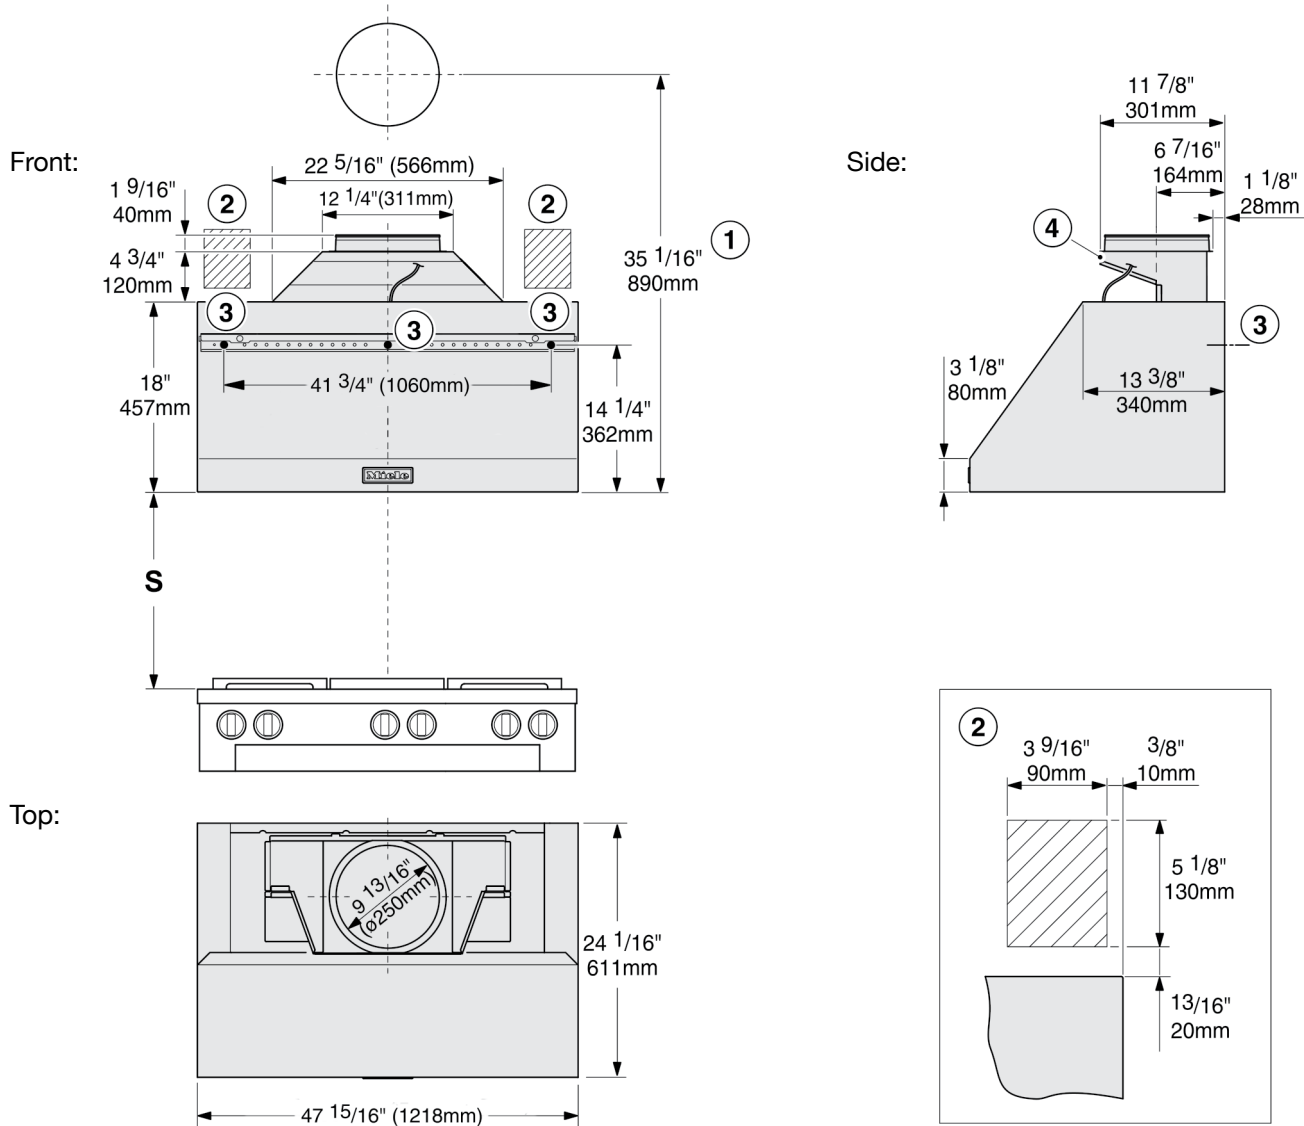

SPECIFICATIONS

DAR 1250 — Item 28125050USA

Overall Unit Width	47 ¹⁵ / ₁₆ " (1218mm)
Overall Height without duct cover	18" (457mm)
Overall Unit Depth	24 ¹ / ₁₆ " (611mm)
Lighting	
Number of lights and wattage	4 LED lights @ 2 watts each
Fan	
Fan Speeds	4
Maximum CFM With DR*B XXL	1100 CFM
Duct	
Recommended Duct Diameter With DR*B XXL	10" (254 mm)
Electrical	
Electrical Requirements	120V, 60Hz, 15 Amps
Power Cord	Yes - NEMA 5-15 plug, length 2' 6" (0.75 m)
Shipping	
Shipping Weight	125.7 lbs. (57kg)
Shipping Dimensions	52 ³ / ₄ " (1340mm) W x 28" (710mm) H x 29 ³ / ₁₆ " (740mm) D
Support	
Call Miele	800.843.7231
Miele Website	www.mieleusa.com
20/20 Link	2020technologies.com

40" tall by 48" wide flat stainless steel
Backsplash panel
(30" and 36" wide panels is available)

48" Range Wall Hood DAR 1250

PRODUCT SPECIFICATIONS

- ① Minimum height required for exhaust air penetration when using a vent duct.
- ② Recommended installation area for the electrical connection.
- ③ Attachment points: there must be a sub-construction capable of bearing the load in the area of the attachment point.
- ④ The vent collar is not used for recirculation mode.