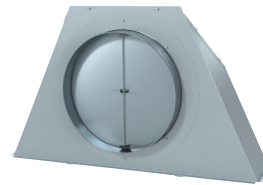

DRRV 1200

Rear Venting Adapter