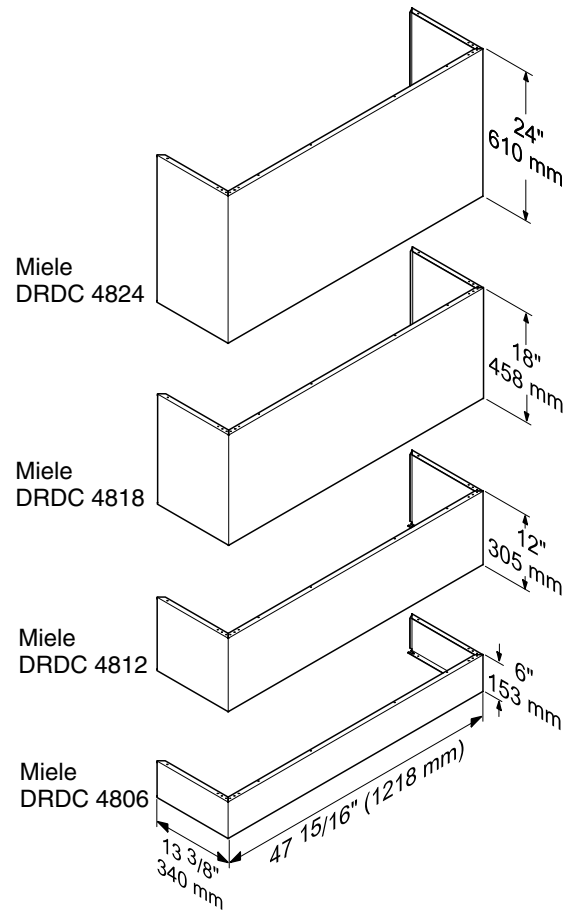

SPECIFICATIONS

DAR 1250 — Item 28125050USA

Overall Unit Width	47 ¹⁵ / ₁₆ " (1218mm)
Overall Height without duct cover	18" (457mm)
Overall Unit Depth	24 ¹ / ₁₆ " (611mm)
Lighting	
Number of lights and wattage	4 LED lights @ 2 watts each
Fan	
Fan Speeds	4
Maximum CFM With DR*B XXL	1100 CFM
Duct	
Recommended Duct Diameter With DR*B XXL	10" (254 mm)
Electrical	
Electrical Requirements	120V, 60Hz, 15 Amps
Power Cord	Yes - NEMA 5-15 plug, length 2' 6" (0.75 m)
Shipping	
Shipping Weight	125.7 lbs. (57kg)
Shipping Dimensions	52 ³ / ₄ " (1340mm) W x 28" (710mm) H x 29 ³ / ₁₆ " (740mm) D
Support	
Call Miele	800.843.7231
Miele Website	www.mieleusa.com
20/20 Link	2020technologies.com

48" Range Wall Hood DAR 1250

DUCT COVER OPTIONS

DRDC 4824 - 24" height

DRDC 4818 - 18" height

DRDC 4812 - 12" height

DRDC 4806 - 6" height

VENTILATION GUIDE

The following appliance combinations are possible:

48" Range Wall Hood DAR 1250

DREB XXL EXTERNAL RANGE HOOD BLOWER (Optional Accessory) 1100 CFM

DREB XXL Dimensions

48" Range Wall Hood DAR 1250

DRRV 1200 REAR VENTING ADAPTER (Optional Accessory)