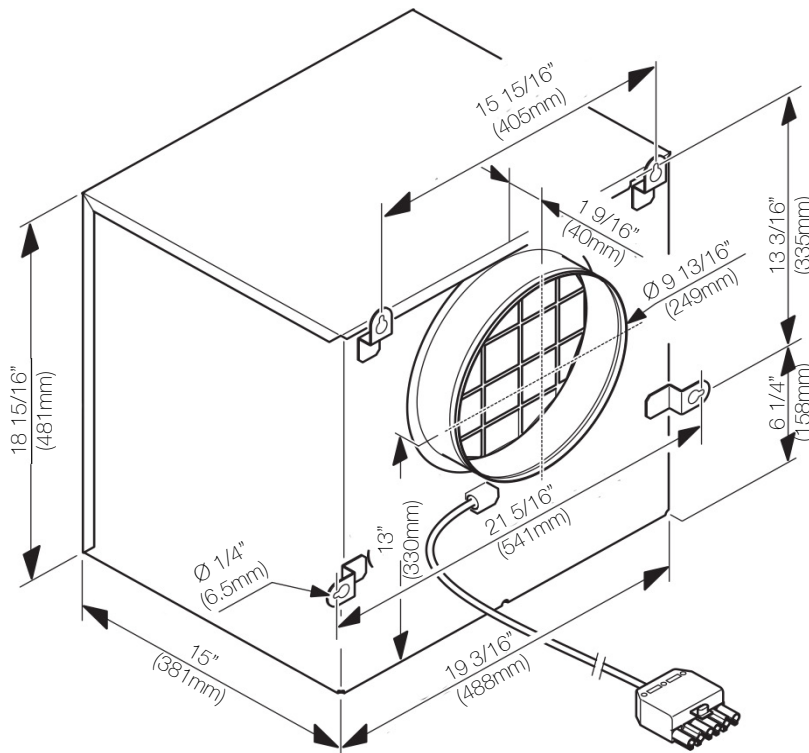

	Extraction mode with internal blower	Vented mode with external blower	Recirculation mode	Ducting cover
Range Insert DAR 1120 (30")	Blower DRIB XL or <i>DRIB XXL*</i>	Blower DREB XL or <i>DREB XXL*</i>	-	-
Range Insert DAR 1130 (36")	Blower DRIB XL or DRIB XXL	blower DREB XL or DREB XXL	-	-
Range Insert DAR 1150 (36")	Blower DRIB XXL	Blower DREB XXL	-	-
Range Wall Hood DAR 1220 (30")	Blower DRIB XL or <i>DRIB XXL*</i>	Blower DREB XL or <i>DREB XXL*</i>	blower DRIB XL + recirculation kit DRUU 30**	DRDC 3006 (6") DRDC 3012 (12") DRDC 3018 (18") DRDC 3024 (24")
Range Wall Hood DAR 1230 (36")	Blower DRIB XL or DRIB XXL	blower DREB XL or DREB XXL	Blower DRIB XL + recirculation kit DRUU 36**	DRDC 3606 (6") DRDC 3612 (12") DRDC 3618 (18") DRDC 3624 (24")
Range Wall Hood DAR 1250 (48")	Blower DRIB XXL	Blower DREB XXL	-	DRDC 4806 (6") DRDC 4812 (12") DRDC 4818 (18") DRDC 4824 (24")
Range wall hood DAR 1260 (60")	Blower DRIB XXL	Blower DREB XXL	-	DRDC 6006 (6") DRDC 6012 (12") DRDC 6018 (18") DRDC 6024 (24")

*not recommended

**The DRDC duct cover can also be installed above the recirculation kit panel.

48" Range Wall Hood DAR 1250

DRIB XXL
INTERNAL RANGE HOOD BLOWER
(Optional Accessory) 1100 CFM

① Air extraction with internal blower DRIB XXL

48" Range Wall Hood DAR 1250

DREB XXL EXTERNAL RANGE HOOD BLOWER (Optional Accessory) 1100 CFM

DREB XXL Dimensions

48" Range Wall Hood DAR 1250

DRRV 1200 REAR VENTING ADAPTER (Optional Accessory)