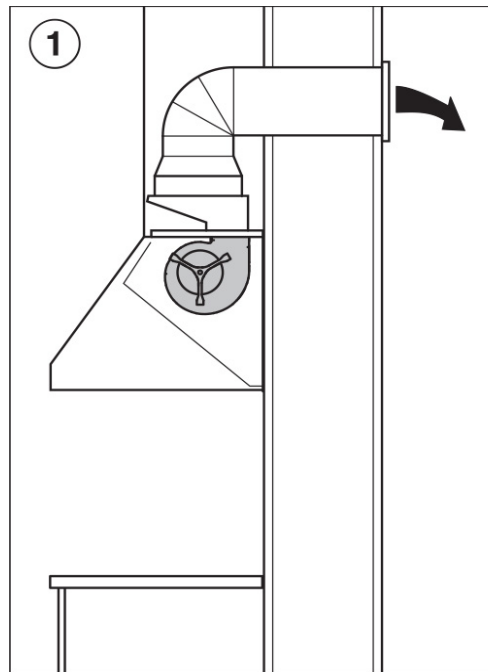

48" Range Wall Hood DAR 1250

DRIB XXL
INTERNAL RANGE HOOD BLOWER
(Optional Accessory) 1100 CFM

① Air extraction with internal blower DRIB XXL