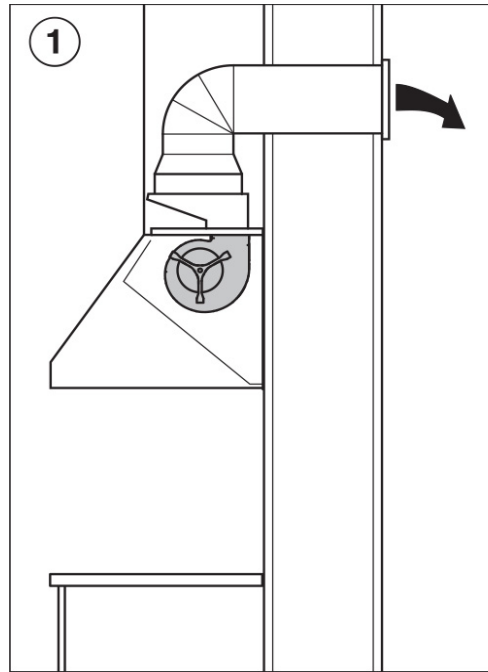

60" Range Wall Hood DAR 1260

DRIB XXL
INTERNAL RANGE HOOD BLOWER
(Optional Accessory) 1100 CFM

① Air extraction with internal blower DRIB XXL