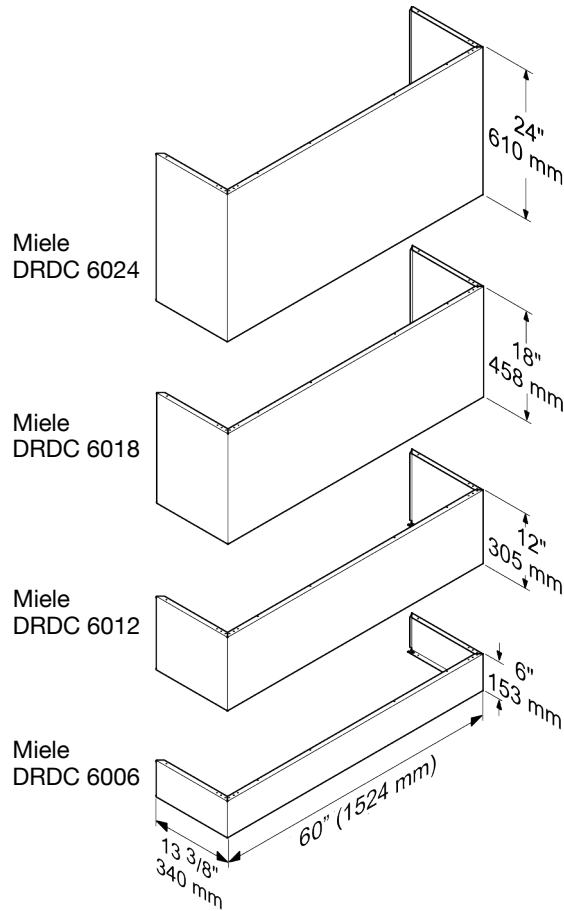

### DAR 1260 — Item 28126050USA

Overall Unit Width 60" (1524mm)

Overall Height Without Duct Cover 18" (457mm)

Overall Unit Depth 24<sup>1</sup>/<sub>16</sub>" (611mm)

### Duct

Recommended Duct Diameter With DR\*B XXL 10" (254 mm)

# 60" Range Wall Hood DAR 1260

## Duct Cover Options

DRDC 6024 - 24" height

DRDC 6018 - 18" height

DRDC 6012 - 12" height

DRDC 6006 - 6" height