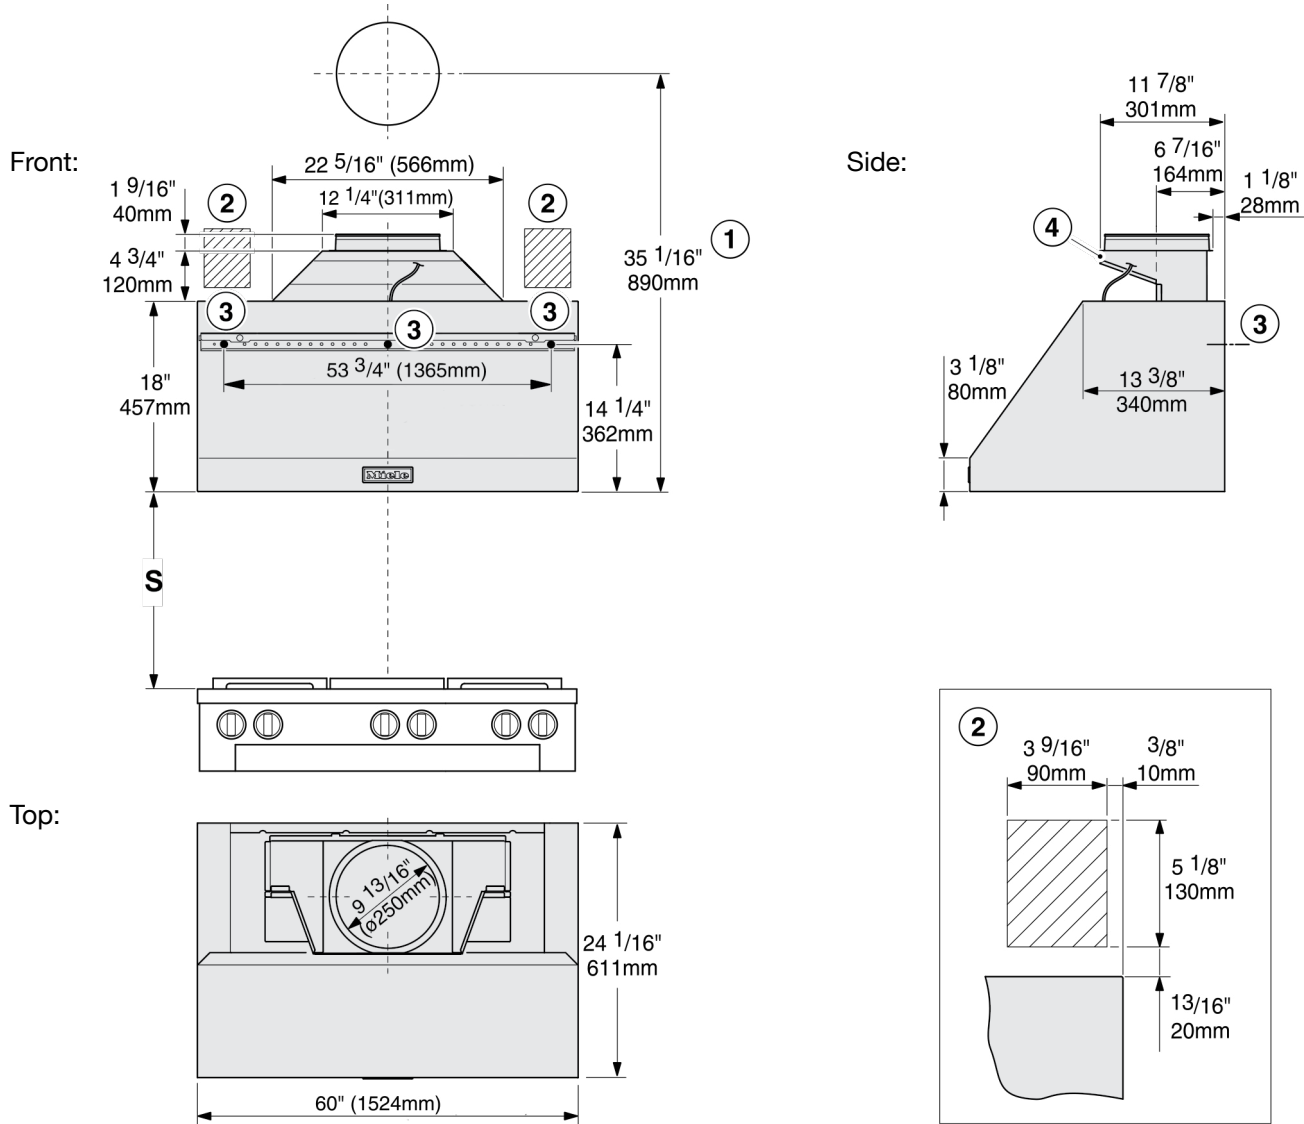

60" Range Wall Hood DAR 1260

PRODUCT SPECIFICATIONS

- ① Minimum height required for exhaust air penetration when using a vent duct.
- ② Recommended installation area for the electrical connection.
- ③ Attachment points: there must be a sub-construction capable of bearing the load in the area of the attachment point.
- ④ The vent collar is not used for recirculation mode.