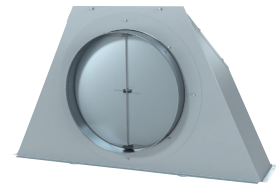

DRRV 1200

Rear Venting Adapter