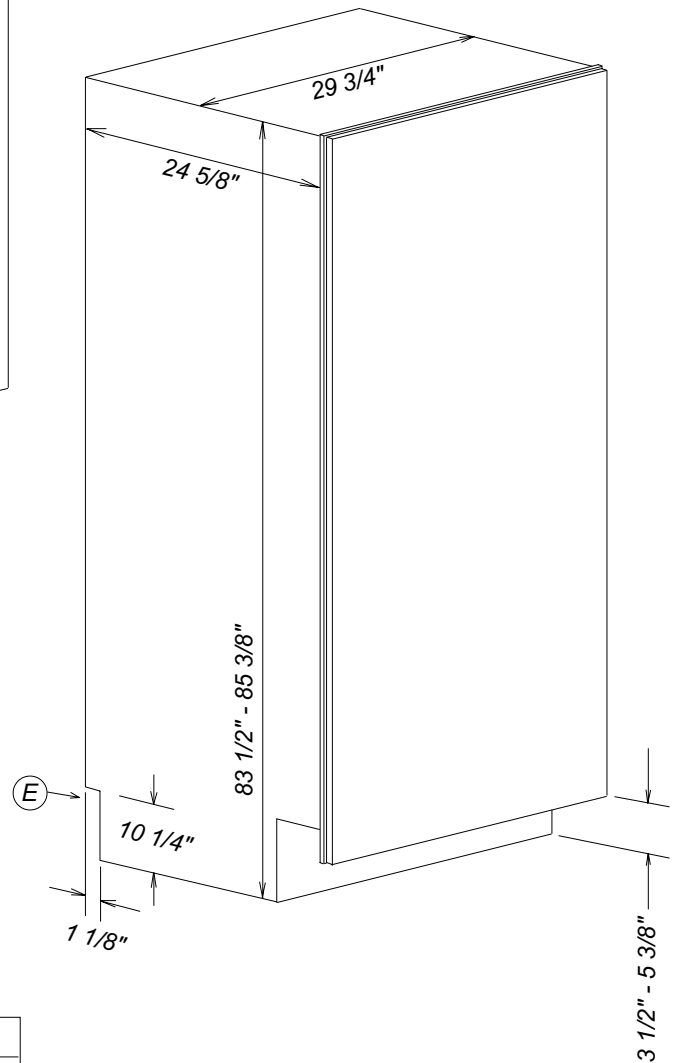

Fully Integrated
30" Refrigerator

K 1801 SF / K 1811 SF

Fully Integrated 30" Refrigerator K 1801 SF / K 1811 SF

FOR PROUD INSTALLATION

Location Codes
<i>E - 5 foot - 120 Volt - 15 Amp 3-wire molded plug power supply connects lower left rear</i>
<i>O - Standard NEMA 5-15 Duplex Outlet - locate less than 9" above finished floor</i>
Notes
<i>• All Installations must be done in accordance with local codes</i>

HINGING DETAILS

90° Door

115° Door

Door Swing

Door Swing