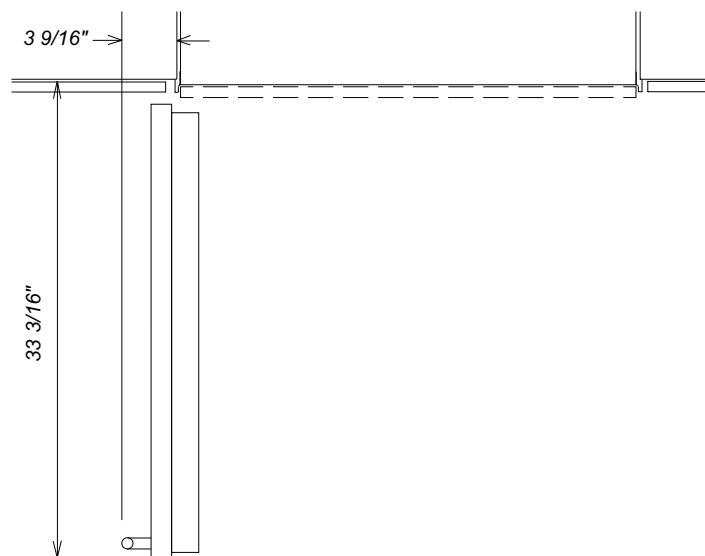

Fully Integrated
30" Refrigerator

K 1801 SF / K 1811 SF

Fully Integrated 30" Refrigerator K 1801 SF / K 1811 SF

FOR PROUD INSTALLATION

Location Codes
<i>E - 5 foot - 120 Volt - 15 Amp 3-wire molded plug power supply connects lower left rear</i>
<i>O - Standard NEMA 5-15 Duplex Outlet - locate less than 9" above finished floor</i>
Notes
<i>• All Installations must be done in accordance with local codes</i>

HINGING DETAILS

90° Door

115° Door

Door Swing

Door Swing