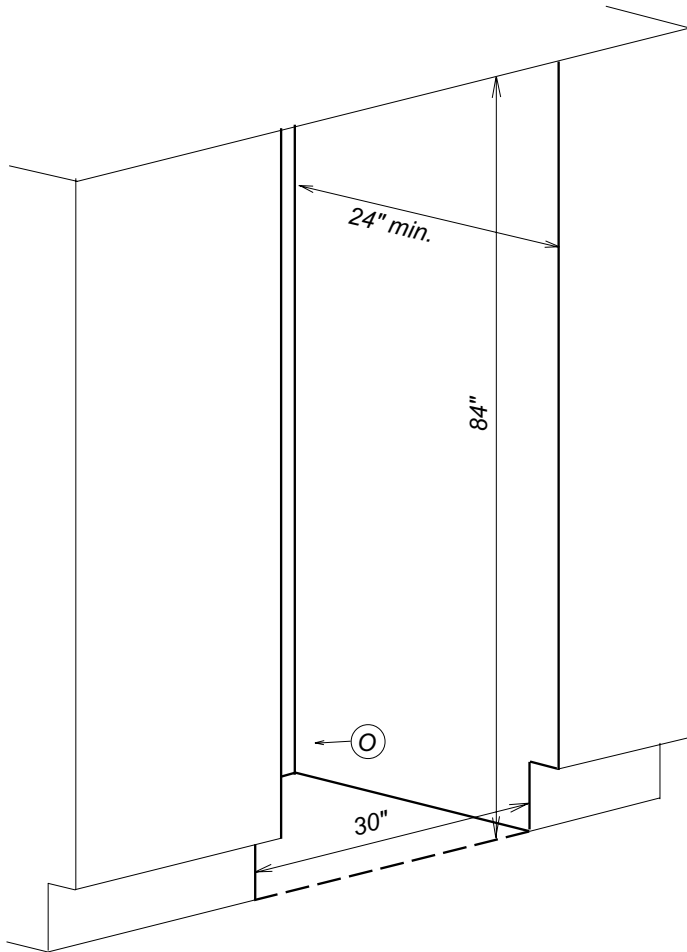

Fully Integrated
30" Refrigerator

K 1801 SF / K 1811 SF

Fully Integrated 30" Refrigerator K 1801 SF / K 1811 SF

FOR PROUD INSTALLATION

Location Codes
<i>E - 5 foot - 120 Volt - 15 Amp 3-wire molded plug power supply connects lower left rear</i>
<i>O - Standard NEMA 5-15 Duplex Outlet - locate less than 9" above finished floor</i>
Notes
<i>• All Installations must be done in accordance with local codes</i>

HINGING DETAILS

90° Door

115° Door

Door Swing

Door Swing