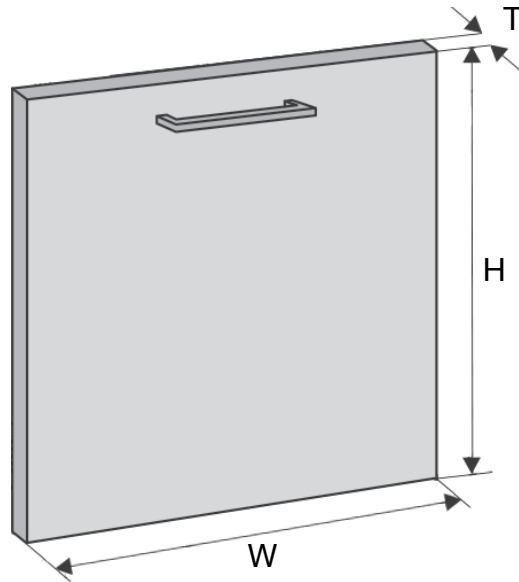

Under-Counter Refrigerator

SPECIFICATIONS	
Overall Unit Dimensions	23 ¹ / ₂ " (597 mm) W x 32 ⁵ / ₁₆ " — 34 ⁵ / ₈ " (820 — 880 mm) H x 21 ⁵ / ₈ " (550 mm) D
Door Clearance	23 ¹ / ₂ " (597 mm)
Niche	
Minimum Cabinet Opening Dimensions	23 ⁵ / ₈ " (600 mm) W x 32 ⁵ / ₁₆ " (820 mm) H x 21 ⁵ / ₈ " (550 mm) D
Interior Volume	
Refrigeration Volume	4.8 cu-ft (136 L)
Electrical	
Electrical Requirements	110V / 120V, 60Hz, 15 Amps (single) 110V / 120V, 60Hz, 20 Amp (side-by-side)
Power Cord	NEMA 5-15 plug, 6' 6 ³ / ₄ " (2 m)
Custom Panel	
Maximum Panel Weight	22 lbs (10 kg)
Maximum Panel Thickness	⁵ / ₈ " (16 mm)
Minimum Panel Thickness	³ / ₄ " (19 mm)
Shipping	
Shipping Weight	116.8 lbs. (53 kg)
Support	
Call Miele	800.843.7231
Miele Website	www.mieleusa.com
20/20 Link	2020technologies.com

K 31222 Ui - Right Hinged
(In Field Convertible)
Item 36312220USA

Under-Counter Refrigerator

PRODUCT DIMENSIONS

 Dimensions for ventilation

NICHE DIMENSIONS

Under-Counter Refrigerator

CUSTOM DOOR PANEL

Panel Dimensions	
Height (H)	
Minimum	25 ⁷ / ₈ " (657 mm)
Maximum	30 ¹¹ / ₁₆ " (780 mm)
Width (W)	
Minimum	23 ³ / ₈ " (594 mm)
Maximum	25 ¹ / ₈ " (638 mm)
Thickness (T)	
Minimum	⁵ / ₈ " (16 mm)
Maximum	³ / ₄ " (19 mm)
Weight	
Maximum	22 lbs (10 kg)
Toekick Dimensions	
Min. Toekick	3 ¹⁵ / ₁₆ " (100 mm)
Max. Toekick	6 ⁵ / ₁₆ " (160 mm)