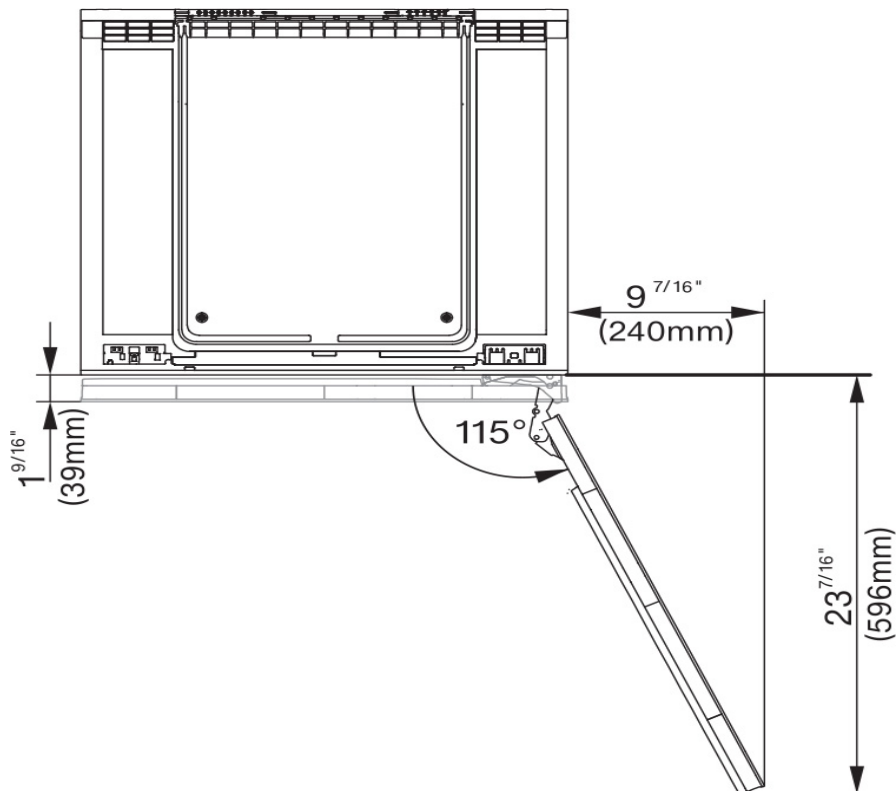

### SPECIFICATIONS

#### KWT 6312 UGS — Item 36631200USA

Overall Unit Width	23 <sup>7</sup> / <sub>16</sub> " (596mm)
Overall Unit Height	32 <sup>1</sup> / <sub>4</sub> " — 34 <sup>1</sup> / <sub>4</sub> " (819 — 870mm)
Overall Unit Depth	22 <sup>1</sup> / <sub>2</sub> " (571mm)
Door Clearance	23 <sup>7</sup> / <sub>16</sub> " (596mm)
<b>Niche</b>	
Minimum Cabinet Opening Width	23 <sup>5</sup> / <sub>8</sub> " (600mm)
Minimum Cabinet Opening Height	32 <sup>5</sup> / <sub>16</sub> " (820mm)
Minimum Cabinet Opening Depth	24" (610mm)
<b>Interior Volume</b>	
Wine Cooling Volume	3.9 cu-ft (110 L)
Bottle Capacity Based on Bordeaux Bottles	46 Bottles *Without Sommelier Set
<b>Operational Altitudes</b>	
High Altitude	Miele Undercounter Wine will function up to 4900 ft (1500 m) in altitude. At altitudes above 4900 ft (1500 m) there is a risk of the glass door breaking due to changed air pressure conditions.
<b>Electrical</b>	
Electrical Requirements	110V / 120V, 60Hz, 15 Amps (single) 110V / 120V, 60Hz, 20Amp (side-by-side)
Power Cord	NEMA 5-15 plug, 6' 6 <sup>3</sup> / <sub>4</sub> " (2m)
<b>Shipping</b>	
Shipping Weight	110 lbs. (50 kg)
Shipping Weight w/ Sommelier Set	135.6 lbs. (61.5 kg)
<b>Support</b>	
Call Miele	800.843.7231
Miele Website	🌐www.mieleusa.com
20/20 Link	🌐2020technologies.com

\*without Sommelier set

Installation Dimension

Top View