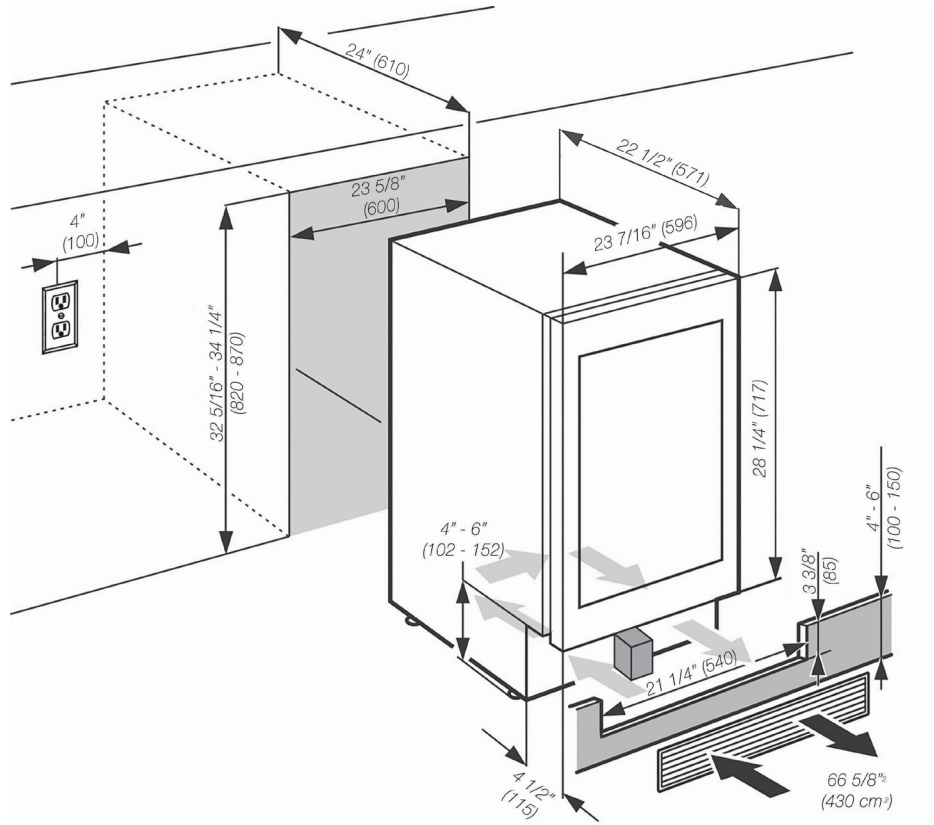

Installation Dimension