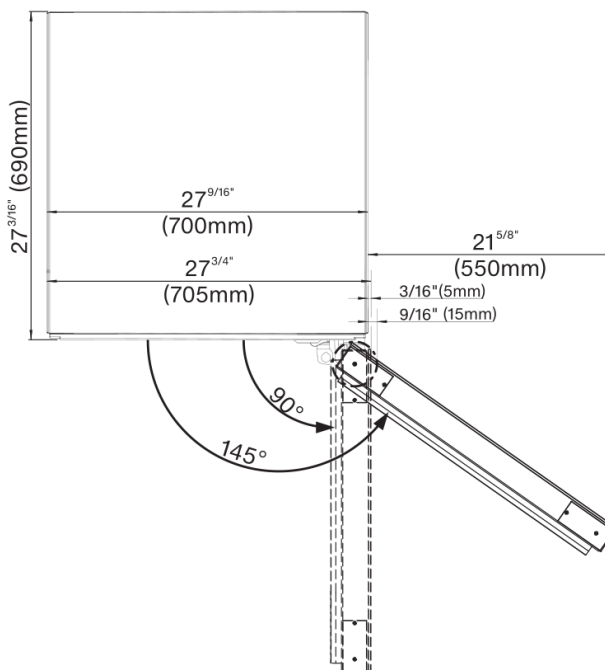

Note:
Door hinge is interchangeable, see manual for further instructions
Freestanding unit - does not require cabinetry