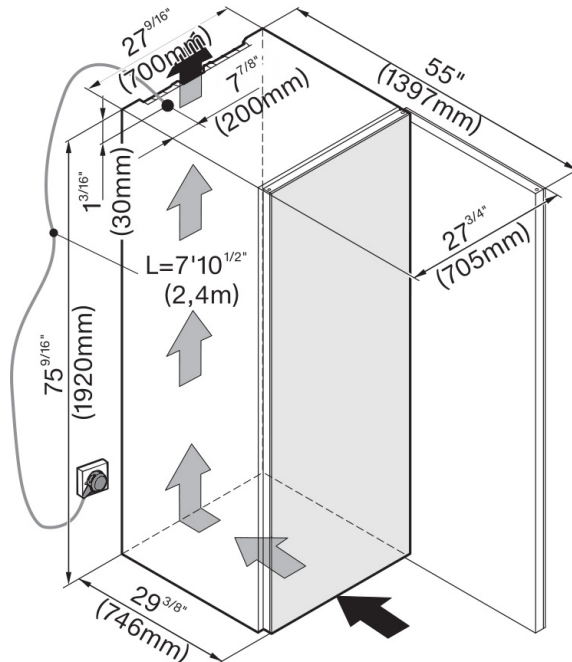

Door Clearance 25<sup>5</sup>/<sub>8</sub>" (651mm)

#### Shipping

Shipping Weight 347 lbs (157.4 kg)

Shipping Dimensions 28<sup>3</sup>/<sub>16</sub>" W x 78" H x 32<sup>11</sup>/<sub>16</sub>" D

## APPLIANCE DIMENSIONS

DIMENSIONS	
Width:	27 <sup>9</sup> / <sub>16</sub> "
Height:	75 <sup>9</sup> / <sub>16</sub> "
Depth:	29 <sup>3</sup> / <sub>8</sub> "