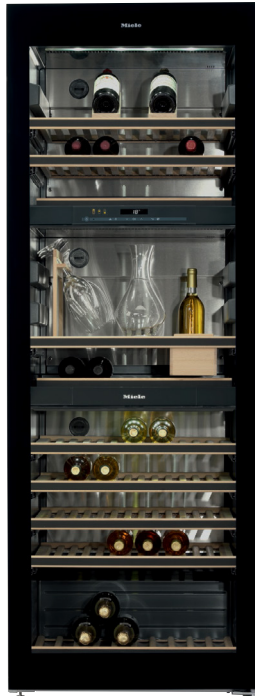

Freestanding Wine Storage Unit

KWT 6832 SGS

KWT 6832 SGS

Features:

- Freestanding unit
- UV-resistant safety glass
- Soft Close door
- Integrated side handle strip
- Low-vibration compressor
- Active AirClean filter
- DynaCool
- Room for up to 178 bottles*
- Neck to neck storage
- 13 rack levels with beachwood slats
- 3 Temperature zones
- Door and temperature alarm
- Selector bottle presenter
- ConvinoBox
- Accessory Box
- Glass Holder
- 2 inclinable decanting racks
- FlexiFrame with Noteboard
- Sabbath mode

SPECIFICATIONS

KWT 6832 SGS — Item 36683200USA

Overall Unit Width 27³/₄" (705mm)

Overall Unit Height 75⁹/₁₆" (1920mm)

Overall Unit Depth 29³/₈" (746mm)

Door Clearance 25⁵/₈" (651mm)

Interior Volume

Wine Cooling Volume 17.7 cu-ft (502 L)

Bottle Capacity Based on Bordeaux Bottles 178 Bottles *Without Sommelier Set

Operational Altitudes

High Altitude Miele Wine will function up to 4900 ft (1500 m) in altitude. At altitudes above 4900 ft (1500 m) there is a risk of the glass door breaking due to changed air pressure conditions.

Electrical

Electrical Requirements 110V / 120V, 60Hz, 15 Amps (single)

Power Cord NEMA 5-15 plug, 7' 10¹/₂" (2.4m)

Shipping

Shipping Weight 347 lbs (157.4 kg)

Shipping Dimensions 28³/₁₆" W x 78" H x 32¹¹/₁₆" D

Support

Call Miele 800.843.7231

Miele Website www.mieleusa.com

20/20 Link 2020technologies.com