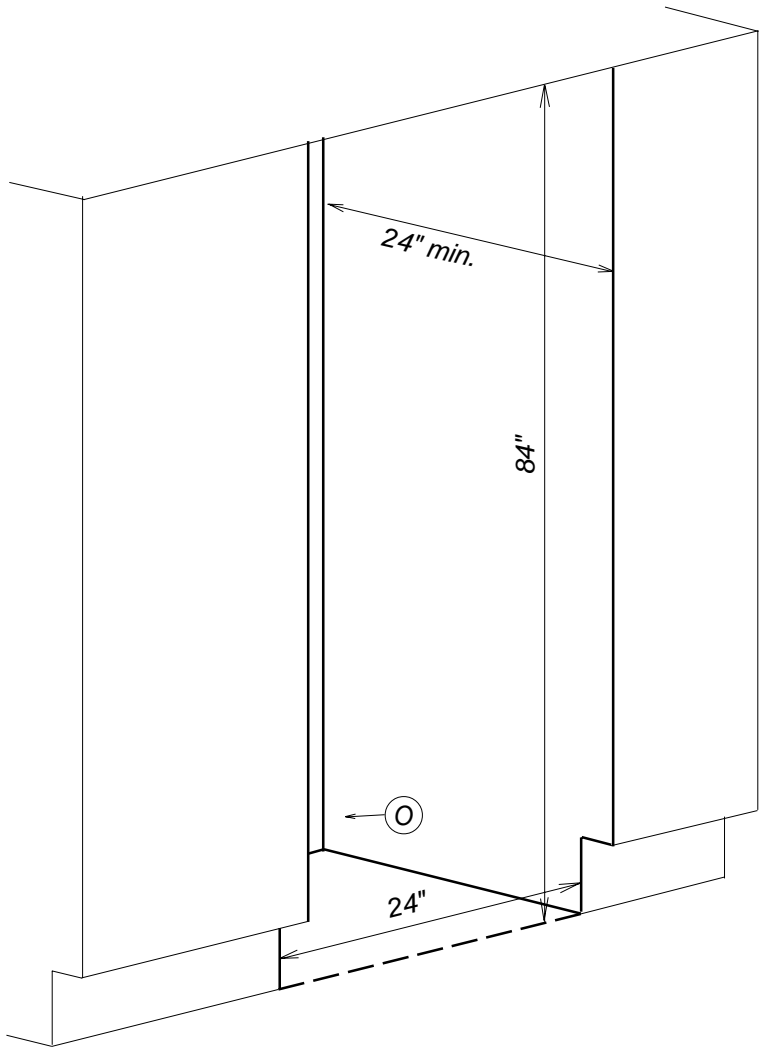

# Product and Cut-out Dimensions KWT1611SF / KWT1601SF

Location Codes
E - 5 foot - 120 Volt - 15 Amp 3-wire molded plug power supply connects lower left rear.
O - Standard NEMA 5-15 Outlet - locate less than 9" above finished floor
Notes
• All Installations must be done in accordance with local codes

NOTE: Drawing is not to scale.  
SPECIFICATION SHEETS 010709

## KWT1611SF / KWT1601SF

NOTE: Drawing is not to scale.  
SPECIFICATION SHEETS 010709

# Hinging Details

90° Door

Door Swing

115° Door

Door Swing

NOTE: Drawing is not to scale.  
SPECIFICATION SHEETS 010709