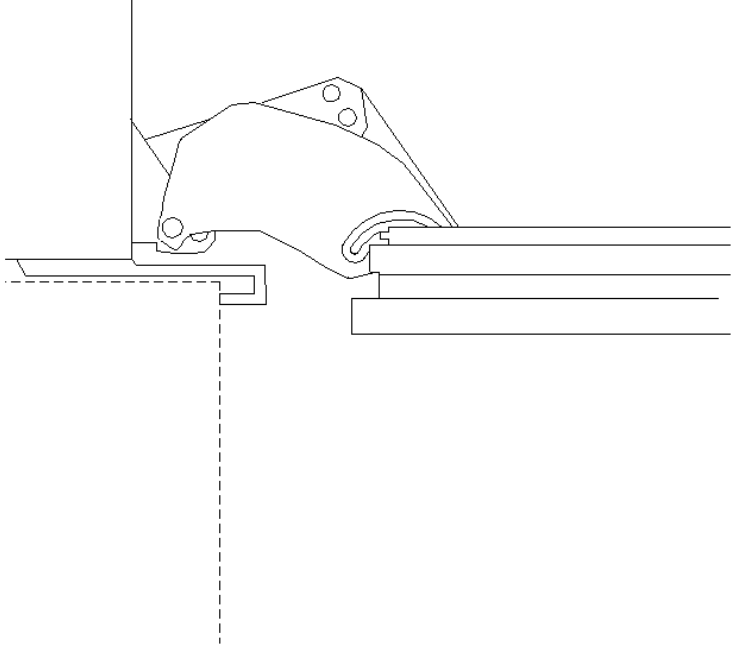

## KWT1611SF / KWT1601SF

NOTE: Drawing is not to scale.  
SPECIFICATION SHEETS 010709

# Hinging Details

90° Door

Door Swing

115° Door

Door Swing

NOTE: Drawing is not to scale.  
SPECIFICATION SHEETS 010709