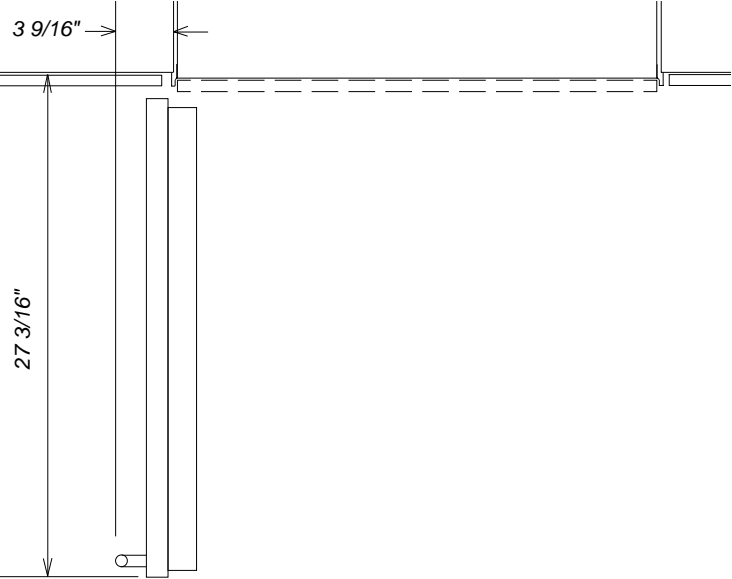

NOTE: Drawing is not to scale.  
SPECIFICATION SHEETS 010709

## KWT1611SF / KWT1601SF

NOTE: Drawing is not to scale.  
SPECIFICATION SHEETS 010709

# Hinging Details

90° Door

Door Swing

115° Door

Door Swing

NOTE: Drawing is not to scale.  
SPECIFICATION SHEETS 010709