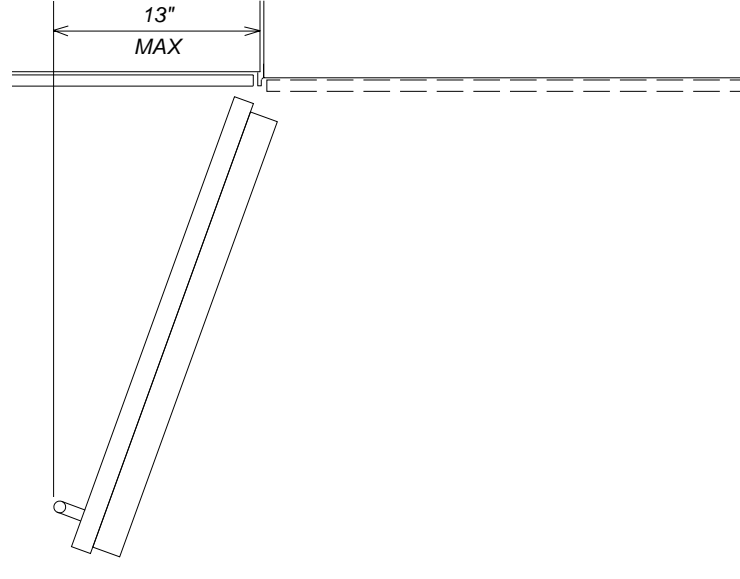

NOTE: Drawing is not to scale.  
SPECIFICATION SHEETS 010709

## KWT1611SF / KWT1601SF

NOTE: Drawing is not to scale.  
SPECIFICATION SHEETS 010709

# Hinging Details

90° Door

Door Swing

115° Door

Door Swing

NOTE: Drawing is not to scale.  
SPECIFICATION SHEETS 010709