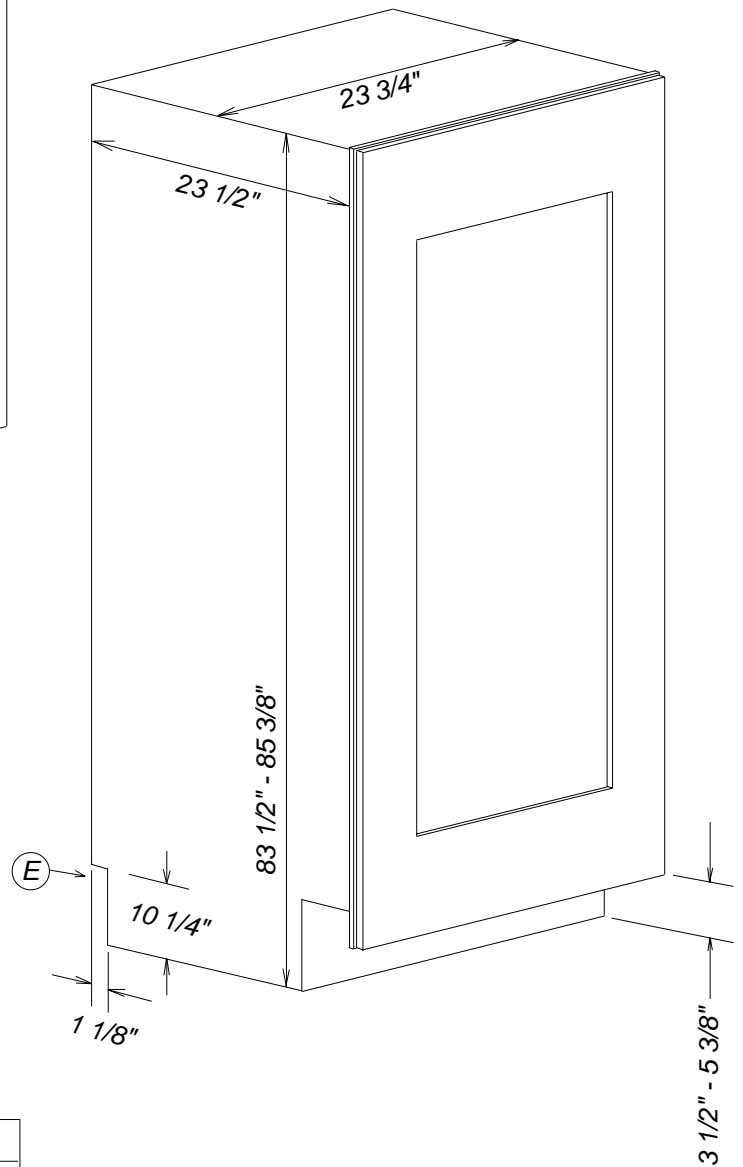

# Product and Cut-out Dimensions KWT1611SF / KWT1601SF

Location Codes
E - 5 foot - 120 Volt - 15 Amp 3-wire molded plug power supply connects lower left rear.
O - Standard NEMA 5-15 Outlet - locate less than 9" above finished floor
Notes
• All Installations must be done in accordance with local codes

NOTE: Drawing is not to scale.  
SPECIFICATION SHEETS 010709

## KWT1611SF / KWT1601SF

NOTE: Drawing is not to scale.  
SPECIFICATION SHEETS 010709

# Hinging Details

90° Door

Door Swing

115° Door

Door Swing

NOTE: Drawing is not to scale.  
SPECIFICATION SHEETS 010709