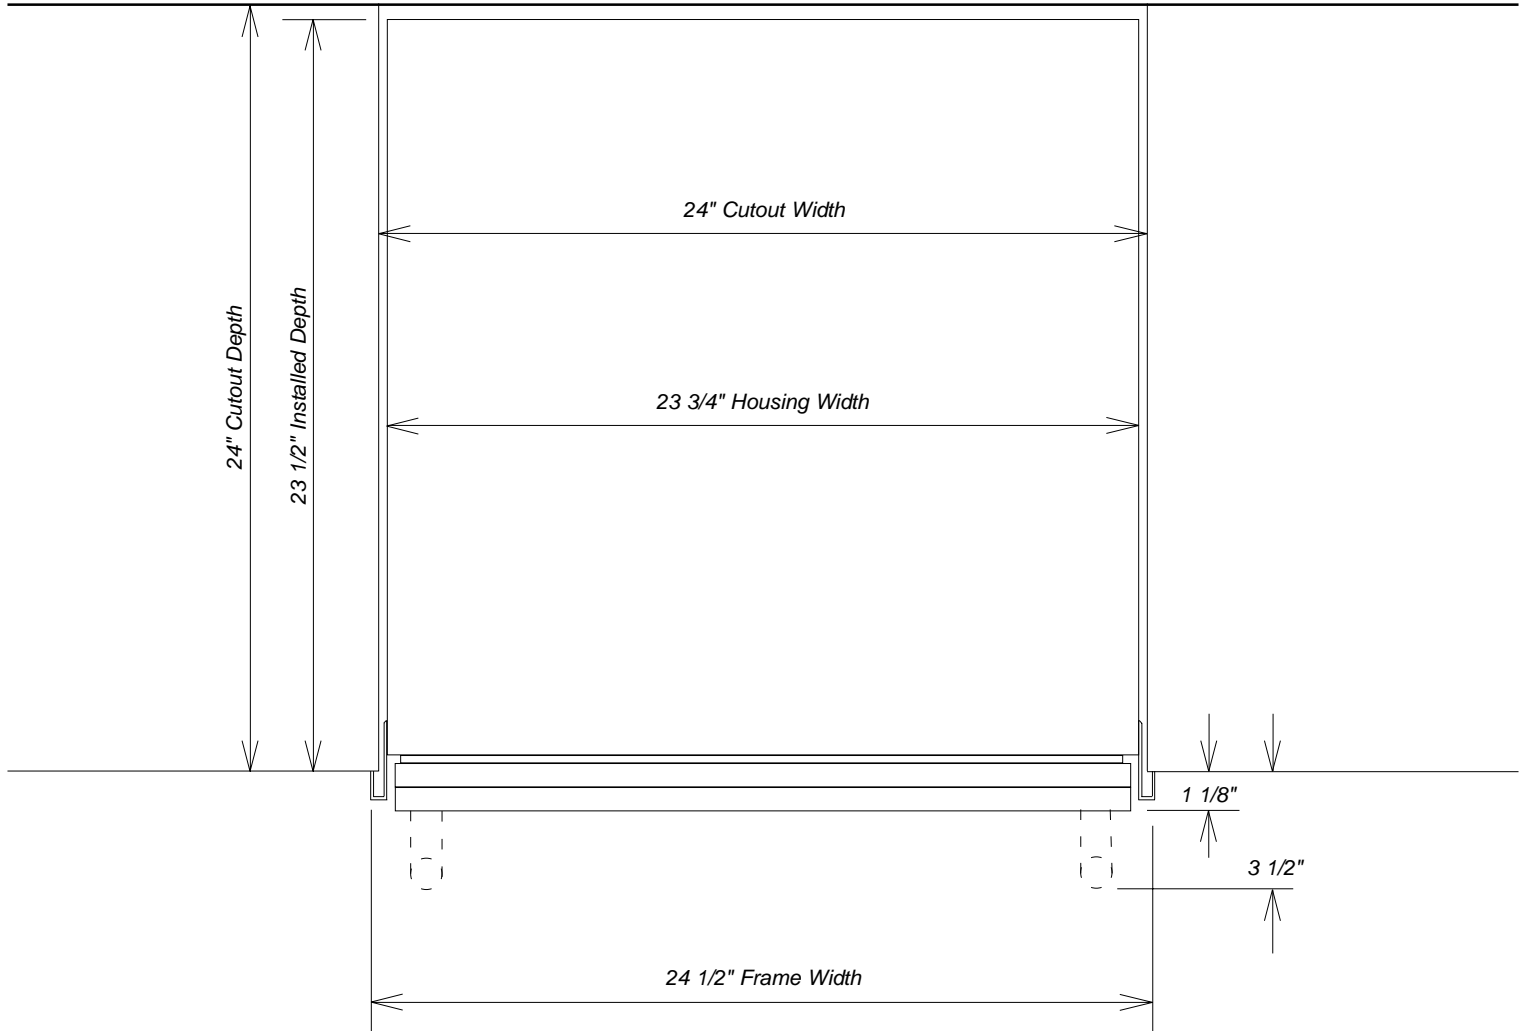

# Product and Cut-out Dimensions KWT1611SF / KWT1601SF

Location Codes
E - 5 foot - 120 Volt - 15 Amp 3-wire molded plug power supply connects lower left rear.
O - Standard NEMA 5-15 Outlet - locate less than 9" above finished floor
Notes
• All Installations must be done in accordance with local codes

NOTE: Drawing is not to scale.  
SPECIFICATION SHEETS 010709

## KWT1611SF / KWT1601SF

NOTE: Drawing is not to scale.  
SPECIFICATION SHEETS 010709

# Hinging Details

90° Door

Door Swing

115° Door

Door Swing

NOTE: Drawing is not to scale.  
SPECIFICATION SHEETS 010709