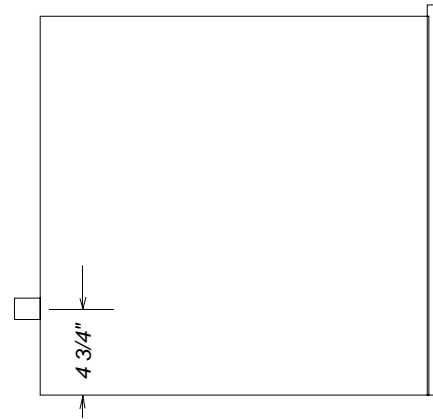

Notes

- Width with optional EBA Trim Kits:
 - EBA5470MC 26" - 26 1/4"
 - EBA5476MC 28 3/8" - 28 1/2"
- Unit depth includes 2 1/8" for water connection
- All installations must be done in accordance with local codes.

NOTE: Drawing is not to scale.
SPECIFICATION SHEETS 010409

Product Dimensions

Plumbed Built-in Coffee System

CVA4066

Rear View

Side View

Location Codes

- E - 5 foot - 120 Volt - 15 Amp 3-wire molded plug.
- W - 1/4 copper compression connection fitting rotates 360 degrees

NOTE: Drawing is not to scale.
SPECIFICATION SHEETS 010409

Product and Cut-out Dimensions Plumbed Built-in Coffee System CVA 4066 over H4XXX Oven

Location Codes	
E -	5 foot - 120 Volt - 15 Amp 3-wire molded plug connects left upper rear.
W -	1/4 copper compression fitting connects right lower rear.
O -	Standard NEMA 5-15 outlet. Do not locate at point of water connection. Location must be accessible.
Notes	
<ul style="list-style-type: none"> Width with optional EBA Trim Kits: EBA5470MC 26" - 26 1/4" EBA5476MC 28 3/8" - 28 1/2" Unit depth includes 2 1/8" for water connection All installations must be done in accordance with local codes. 	

NOTE: Drawing is not to scale.
SPECIFICATION SHEETS 010409