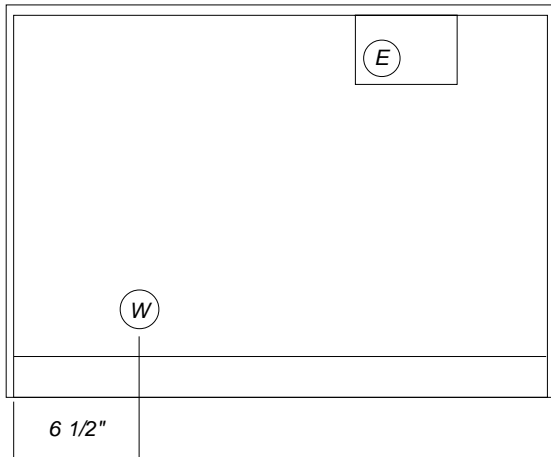

Notes

- Width with optional EBA Trim Kits:
 - EBA5470MC 26" - 26 1/4"
 - EBA5476MC 28 3/8" - 28 1/2"
- Unit depth includes 2 1/8" for water connection
- All installations must be done in accordance with local codes.

NOTE: Drawing is not to scale.
SPECIFICATION SHEETS 010409

Product Dimensions

Plumbed Built-in Coffee System

CVA4066

Rear View

Side View

Location Codes

- E - 5 foot - 120 Volt - 15 Amp 3-wire molded plug.
- W - 1/4 copper compression connection fitting rotates 360 degrees

NOTE: Drawing is not to scale.
SPECIFICATION SHEETS 010409

Product and Cut-out Dimensions Plumbed Built-in Coffee System CVA 4066 over H4XXX Oven

Location Codes	
E -	5 foot - 120 Volt - 15 Amp 3-wire molded plug connects left upper rear.
W -	1/4 copper compression fitting connects right lower rear.
O -	Standard NEMA 5-15 outlet. Do not locate at point of water connection. Location must be accessible.
Notes	
<ul style="list-style-type: none"> Width with optional EBA Trim Kits: EBA5470MC 26" - 26 1/4" EBA5476MC 28 3/8" - 28 1/2" Unit depth includes 2 1/8" for water connection All installations must be done in accordance with local codes. 	

NOTE: Drawing is not to scale.
SPECIFICATION SHEETS 010409