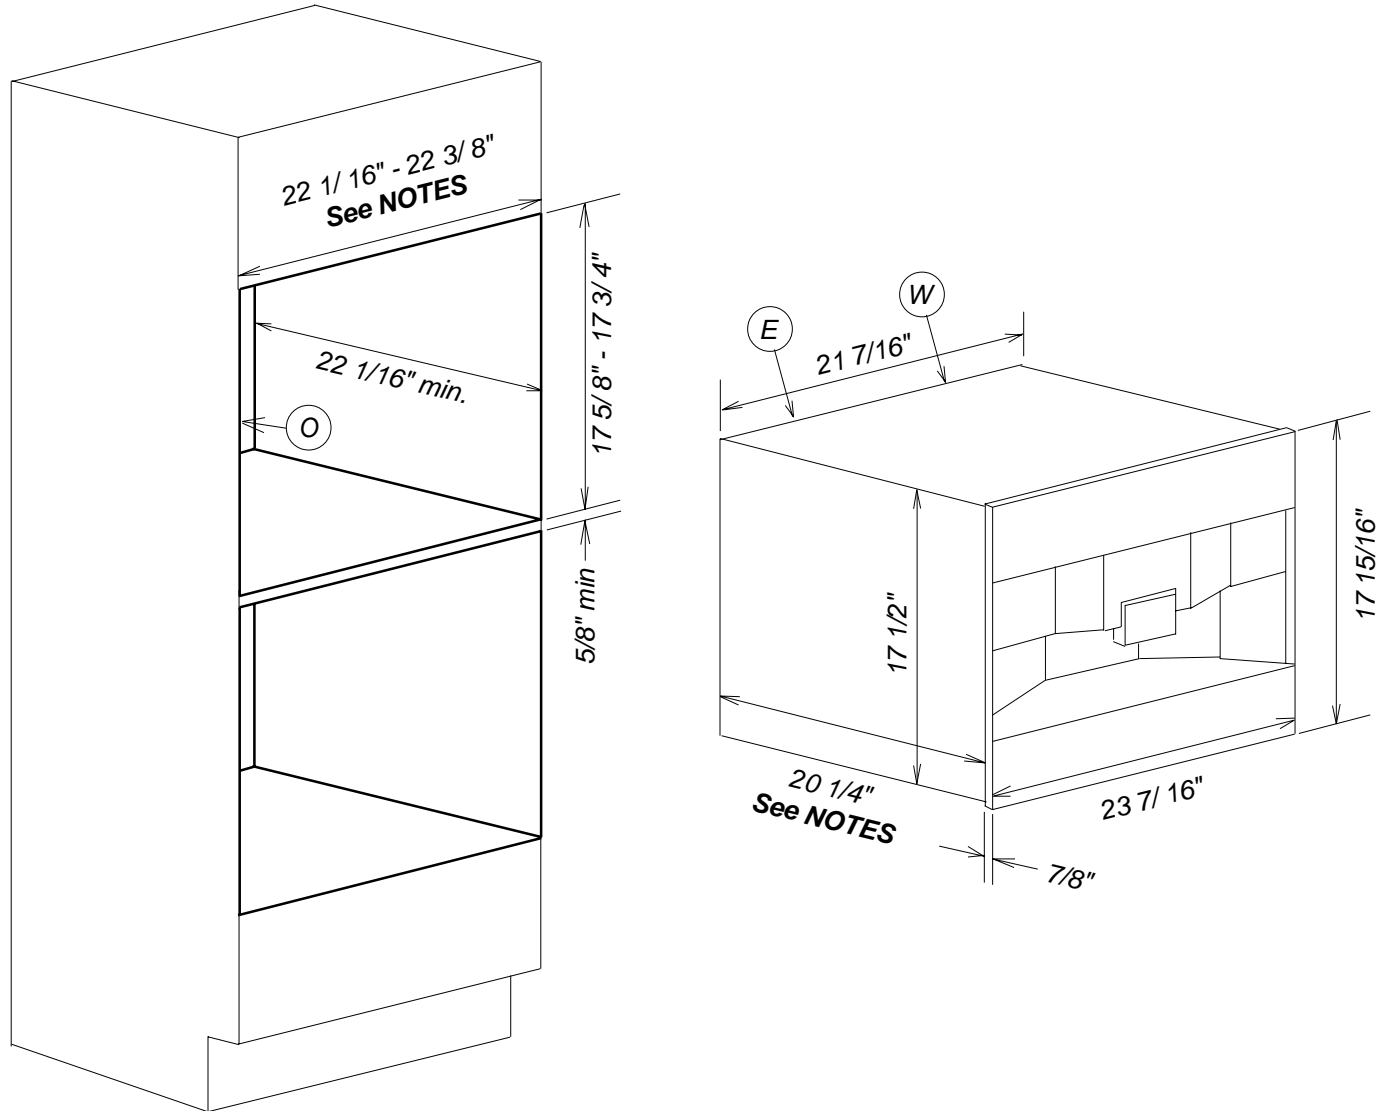

Notes

- Width with optional EBA Trim Kits:
 - EBA5470MC 26" - 26 1/4"
 - EBA5476MC 28 3/8" - 28 1/2"
- Unit depth includes 2 1/8" for water connection
- All installations must be done in accordance with local codes.

NOTE: Drawing is not to scale.
SPECIFICATION SHEETS 010409

Product Dimensions

Plumbed Built-in Coffee System

CVA4066

Rear View

Side View

Location Codes

- E - 5 foot - 120 Volt - 15 Amp 3-wire molded plug.
- W - 1/4 copper compression connection fitting rotates 360 degrees

NOTE: Drawing is not to scale.
SPECIFICATION SHEETS 010409

Product and Cut-out Dimensions Plumbed Built-in Coffee System CVA 4066 over H4XXX Oven

Location Codes	
E -	5 foot - 120 Volt - 15 Amp 3-wire molded plug connects left upper rear.
W -	1/4 copper compression fitting connects right lower rear.
O -	Standard NEMA 5-15 outlet. Do not locate at point of water connection. Location must be accessible.
Notes	
<ul style="list-style-type: none"> Width with optional EBA Trim Kits: EBA5470MC 26" - 26 1/4" EBA5476MC 28 3/8" - 28 1/2" Unit depth includes 2 1/8" for water connection All installations must be done in accordance with local codes. 	

NOTE: Drawing is not to scale.
SPECIFICATION SHEETS 010409