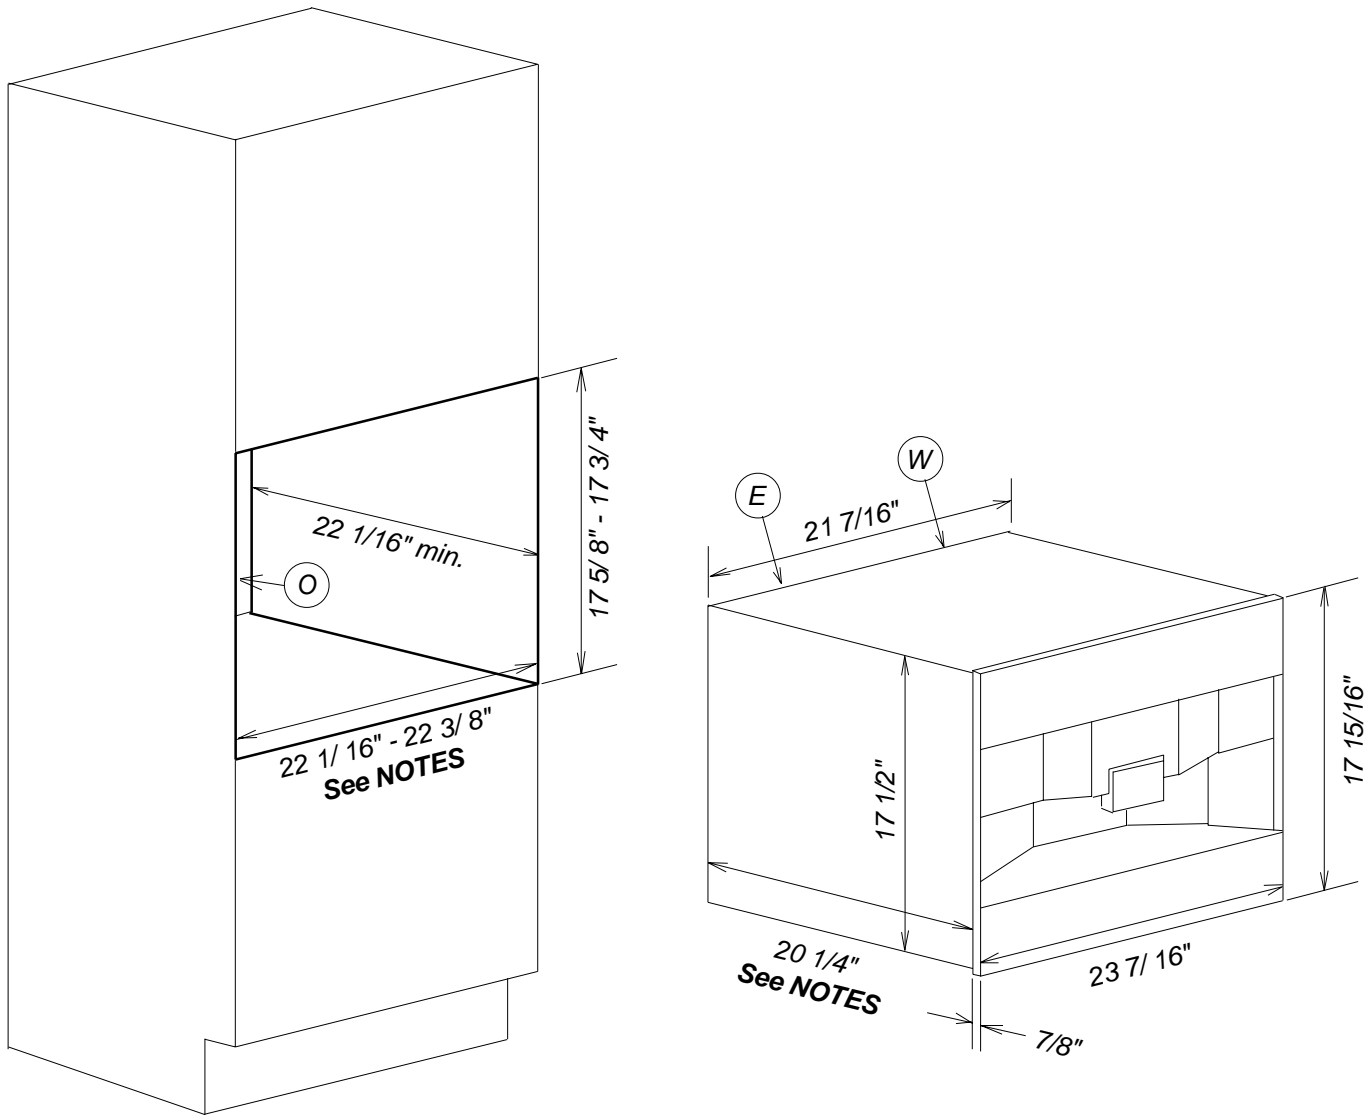

Product and Cut-out Dimensions Plumbed Built-in Coffee System CVA4066

Location Codes

- E - 5 foot - 120 Volt - 15 Amp 3-wire molded plug connects left upper rear.
- W - 1/4 copper compression fitting connects right lower rear.
- O - Standard NEMA 5-15 outlet. **Do not locate at point of water connection.** Location must be accessible.

Notes

- Width with optional EBA Trim Kits:
 - EBA5470MC 26" - 26 1/4"
 - EBA5476MC 28 3/8" - 28 1/2"
- Unit depth includes 2 1/8" for water connection
- All installations must be done in accordance with local codes.

NOTE: Drawing is not to scale.
SPECIFICATION SHEETS 010409

Product Dimensions

Plumbed Built-in Coffee System

CVA4066

Rear View

Side View

Location Codes

- E - 5 foot - 120 Volt - 15 Amp 3-wire molded plug.
- W - 1/4 copper compression connection fitting rotates 360 degrees

NOTE: Drawing is not to scale.
SPECIFICATION SHEETS 010409

Product and Cut-out Dimensions Plumbed Built-in Coffee System CVA 4066 over H4XXX Oven

Location Codes	
E -	5 foot - 120 Volt - 15 Amp 3-wire molded plug connects left upper rear.
W -	1/4 copper compression fitting connects right lower rear.
O -	Standard NEMA 5-15 outlet. Do not locate at point of water connection. Location must be accessible.
Notes	
<ul style="list-style-type: none"> Width with optional EBA Trim Kits: EBA5470MC 26" - 26 1/4" EBA5476MC 28 3/8" - 28 1/2" Unit depth includes 2 1/8" for water connection All installations must be done in accordance with local codes. 	