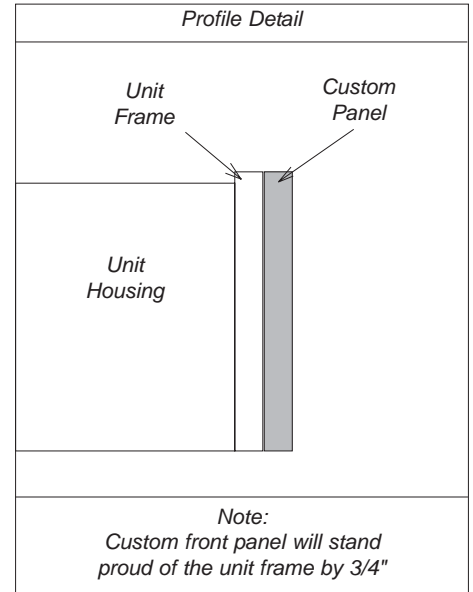

Product and Cutout Dimensions

30" Warming Drawers

ESW76X-25

Location Codes
E - 5 foot cord and plug connects upper rear right side
O - 120 Volt 15 Amp service Location must be accessible
Notes
• All installations must be done in accordance with local codes.

NOTE: Drawing is not to scale.
SPECIFICATION SHEETS 011204

Product and Cutout Dimensions

30" Warming Drawers

ESW760-25 FB

Location Codes
E - 5 foot cord and plug connects upper rear right side
O - 120 Volt 15 Amp service Location must be accessible
Notes
• All installations must be done in accordance with local codes.

NOTE: Drawing is not to scale.
SPECIFICATION SHEETS 011204