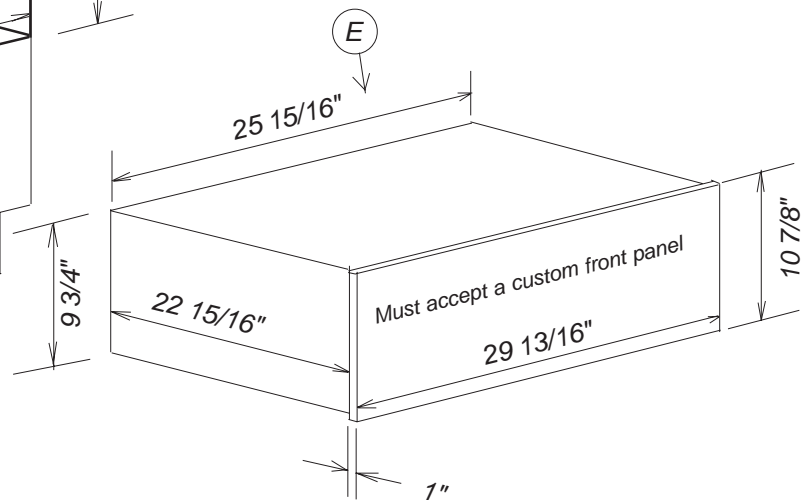

Product and Cutout Dimensions

30" Warming Drawers

ESW76X-25

Location Codes
E - 5 foot cord and plug connects upper rear right side
O - 120 Volt 15 Amp service Location must be accessible
Notes
• All installations must be done in accordance with local codes.

NOTE: Drawing is not to scale.
SPECIFICATION SHEETS 011204

Product and Cutout Dimensions

30" Warming Drawers

ESW760-25 FB

Location Codes
E - 5 foot cord and plug connects upper rear right side
O - 120 Volt 15 Amp service Location must be accessible
Notes
• All installations must be done in accordance with local codes.

NOTE: Drawing is not to scale.
SPECIFICATION SHEETS 011204