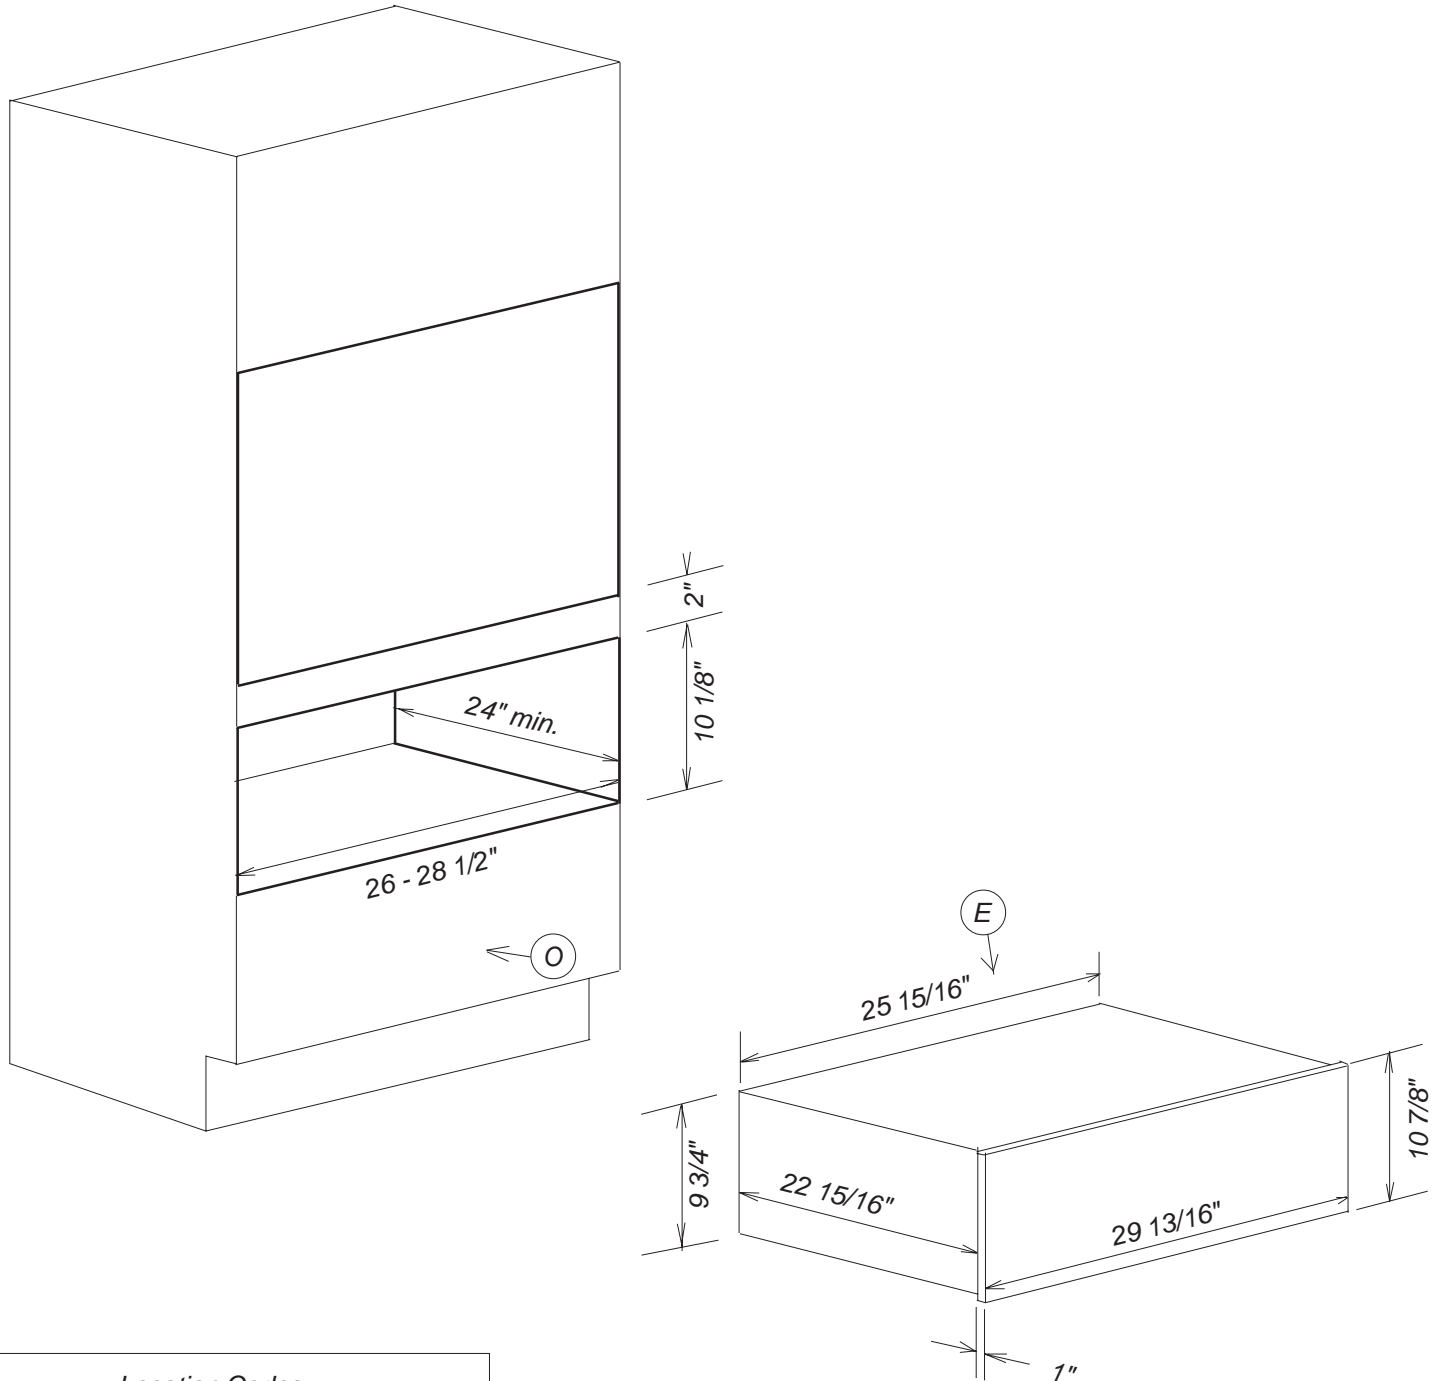

Product and Cutout Dimensions

30" Warming Drawers

ESW76X-25

Location Codes
E - 5 foot cord and plug connects upper rear right side
O - 120 Volt 15 Amp service Location must be accessible
Notes
• All installations must be done in accordance with local codes.

NOTE: Drawing is not to scale.
SPECIFICATION SHEETS 011204

Product and Cutout Dimensions

30" Warming Drawers

ESW760-25 FB

Location Codes
E - 5 foot cord and plug connects upper rear right side
O - 120 Volt 15 Amp service Location must be accessible
Notes
• All installations must be done in accordance with local codes.

NOTE: Drawing is not to scale.
SPECIFICATION SHEETS 011204