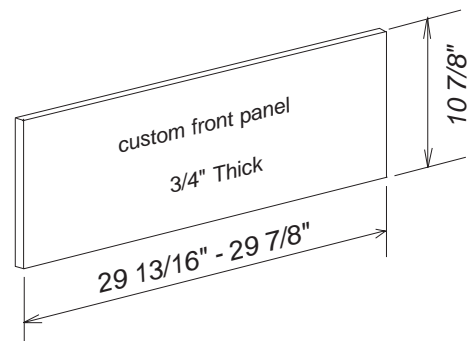

Product and Cutout Dimensions

30" Warming Drawers

ESW76X-25

Location Codes
E - 5 foot cord and plug connects upper rear right side
O - 120 Volt 15 Amp service Location must be accessible
Notes
• All installations must be done in accordance with local codes.

NOTE: Drawing is not to scale.
SPECIFICATION SHEETS 011204

Product and Cutout Dimensions

30" Warming Drawers

ESW760-25 FB

Location Codes
E - 5 foot cord and plug connects upper rear right side
O - 120 Volt 15 Amp service Location must be accessible
Notes
• All installations must be done in accordance with local codes.

NOTE: Drawing is not to scale.
SPECIFICATION SHEETS 011204