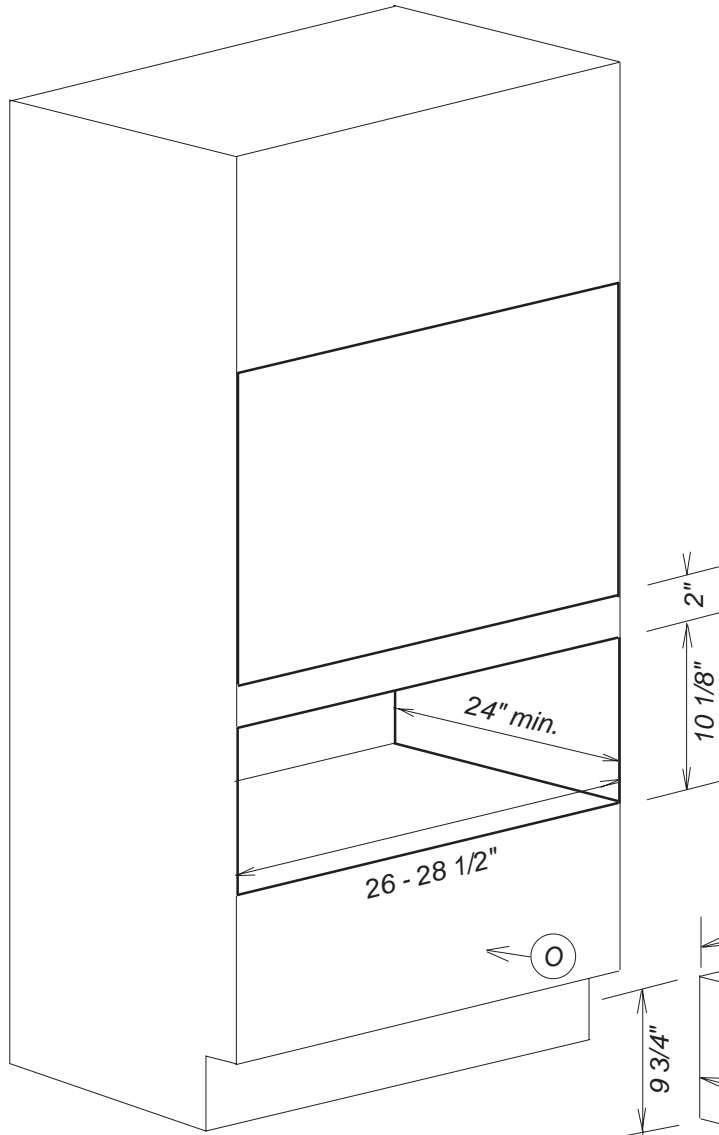

Product and Cutout Dimensions

30" Warming Drawers

ESW76X-25

Location Codes
E - 5 foot cord and plug connects upper rear right side
O - 120 Volt 15 Amp service Location must be accessible
Notes
• All installations must be done in accordance with local codes.

NOTE: Drawing is not to scale.
SPECIFICATION SHEETS 011204

Product and Cutout Dimensions

30" Warming Drawers

ESW760-25 FB

Location Codes
E - 5 foot cord and plug connects upper rear right side
O - 120 Volt 15 Amp service Location must be accessible
Notes
• All installations must be done in accordance with local codes.

NOTE: Drawing is not to scale.
SPECIFICATION SHEETS 011204