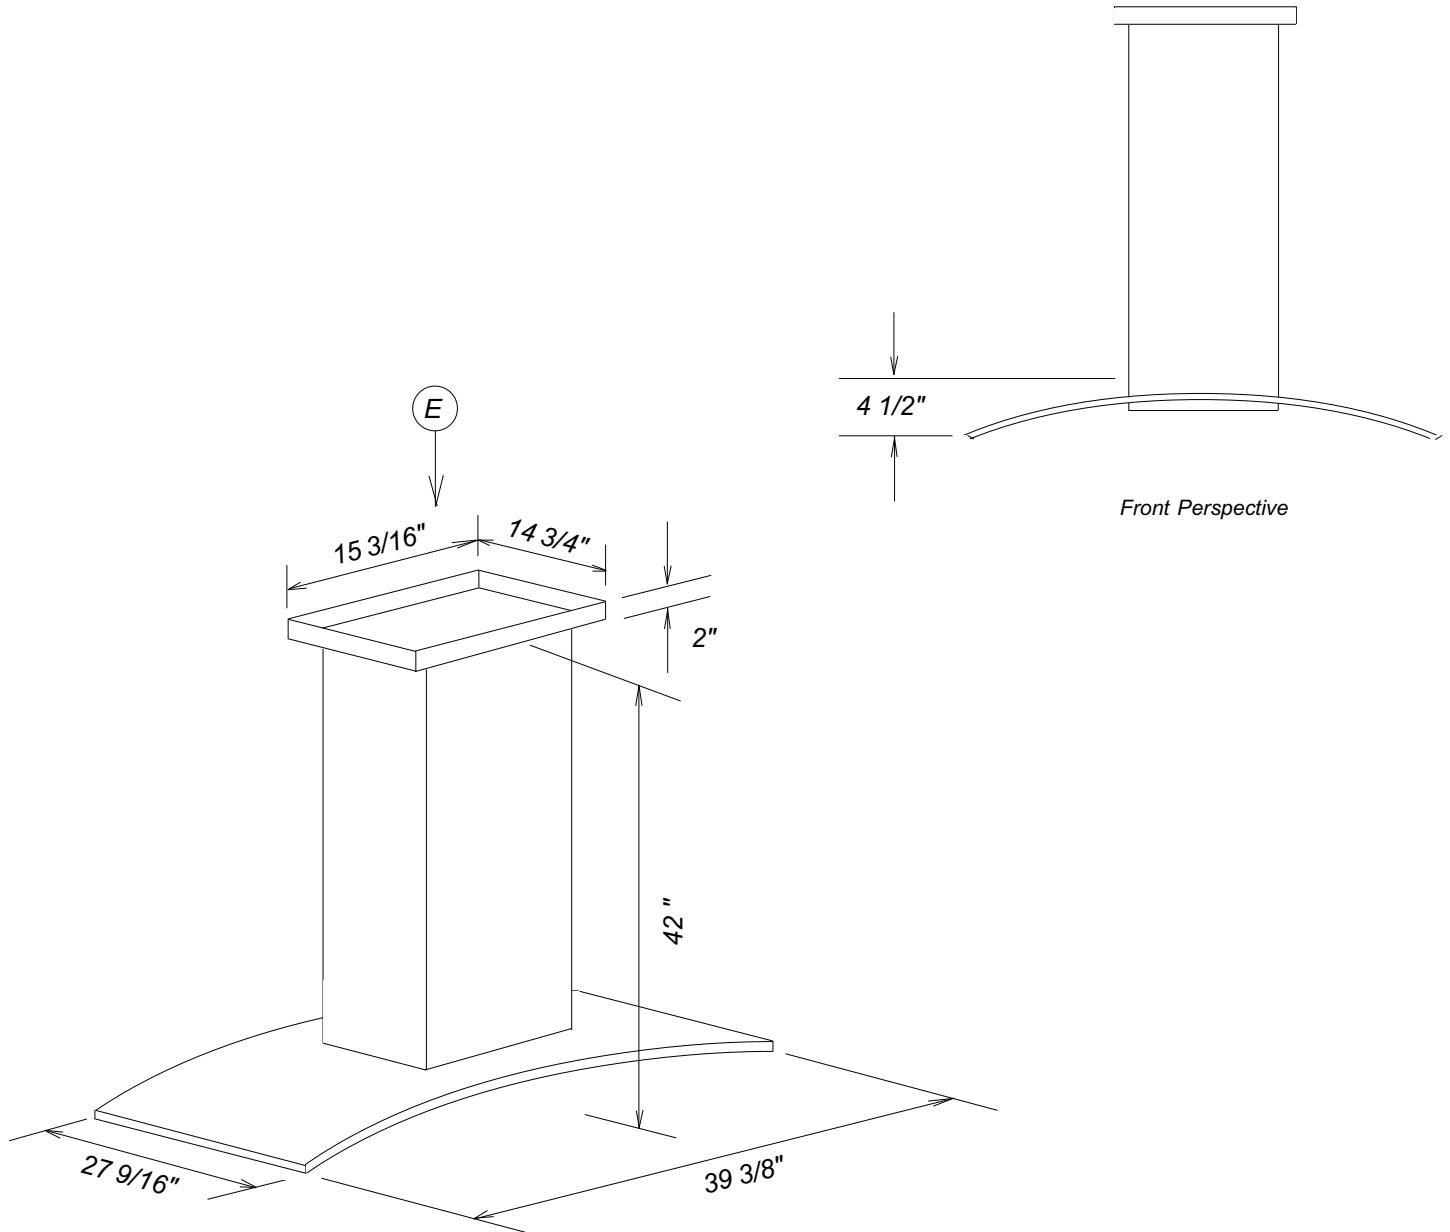

Product Dimensions

Decorator Island Hood

DA5100

Location Codes
E - 120 Volt - 15 Amp 3-wire power supply connects at top of chimney.
Notes
<ul style="list-style-type: none"> • All installations must be done in accordance with local codes. • Mounting plate must be used. • 6" duct connects to mounting plate at top of chimney.

NOTE: Drawing is not to scale.
SPECIFICATION SHEETS 082310