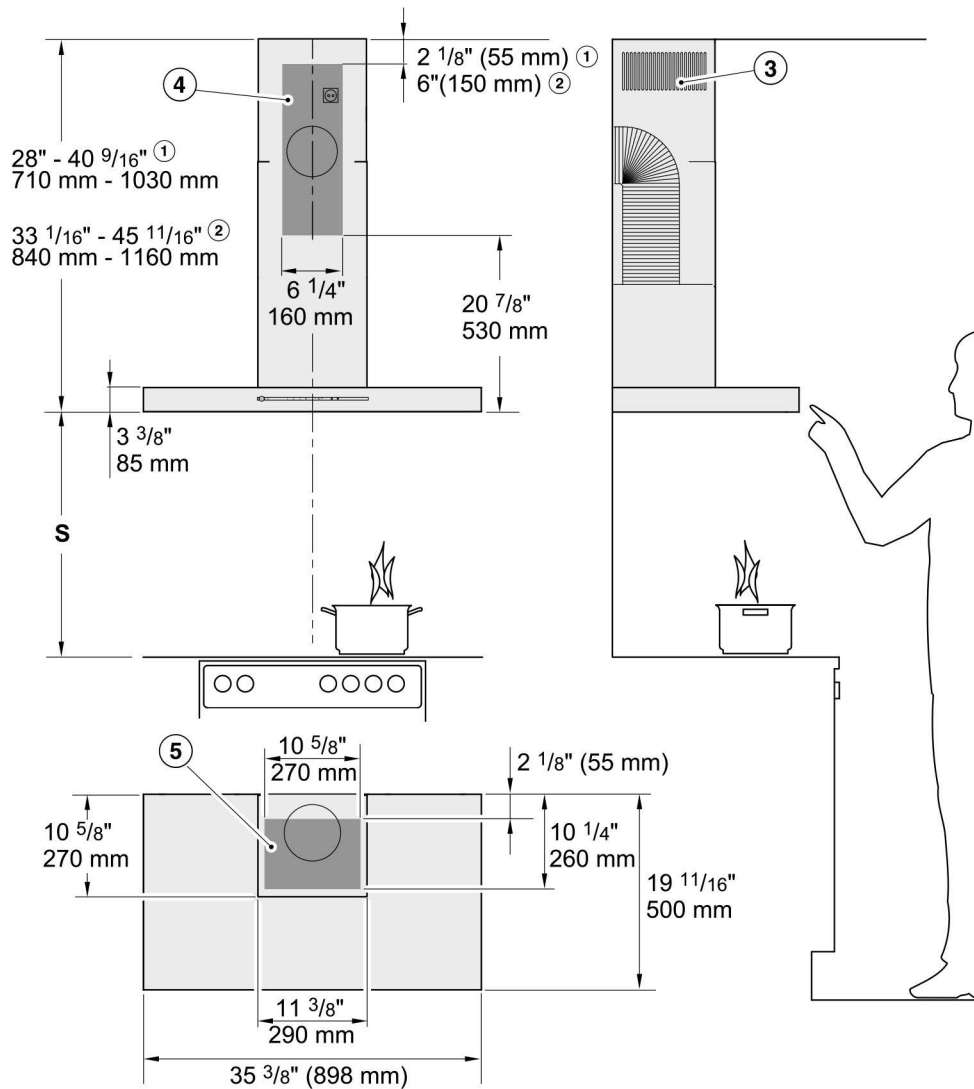

Puristic Wall Ventilation Hood DA 6690 W HVBR

PRODUCT VIEW

The drawing is not to scale.

- ① Extraction
- ② Recirculation
- ③ Air vent positioned at top for recirculation
- ④⑤ Mounting area (only ④ is required for recirculation hoods). Wall and ceiling area for exhaust duct opening and for wall receptacle installation. Placement of receptacle on wall is required for recirculating hoods.

Vent collar $\varnothing$ 6" (150 mm), with adapter $\varnothing$ 5" (125 mm).

S - Distance between cooktop and ventilation hood. Please see manual for further detail.