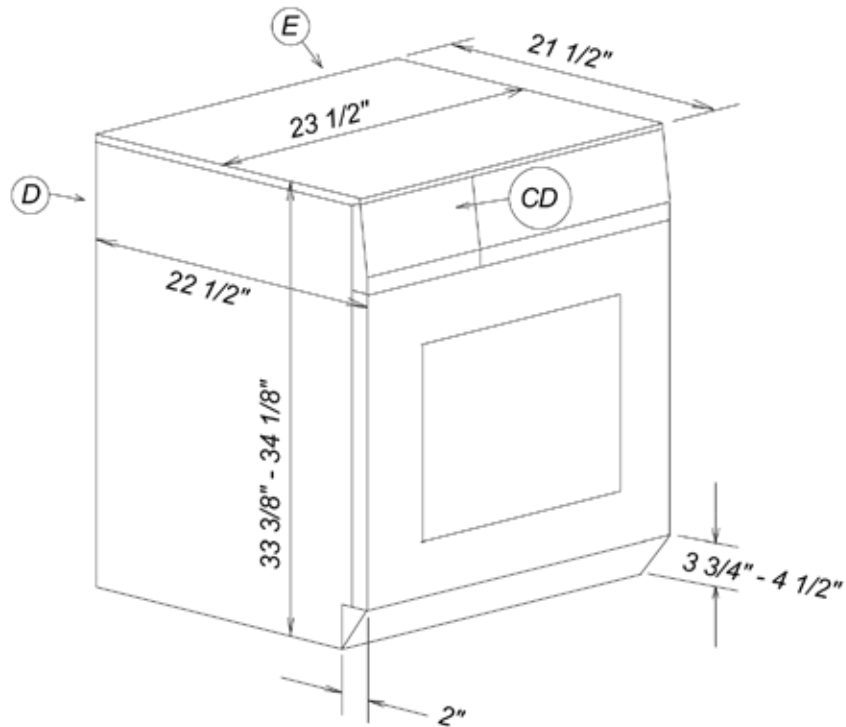

Condenser Tumble Dryer

T 8023 C

Condenser Tumble Dryer T 8023 C

FEATURES

- European standard capacity
- Honeycomb Drum™ with interior light
- Electronic moisture monitoring
- Buzzer on/off
- Anti-creasing after program end
- RemoteVision™ capable
- Standard programs: Extra Dry, Wrinkle-Free, Woolens, Smooth, Sturdy, Fluff, 20 minute, 30 minute
- Program options: Turbo, Full Load, Gentle

Condenser Tumble Dryer T 8023 C

PRODUCT VIEW

Location Codes

E - 208/240 Volt, 30 Amp 5 foot molded plug power supply connects upper right rear (NEMA 14-30 Configuration).

Notes

- **All installations must be done in accordance with local codes**
- See "Cut-out Dimensions" sheet for undercounter or built-in space requirements